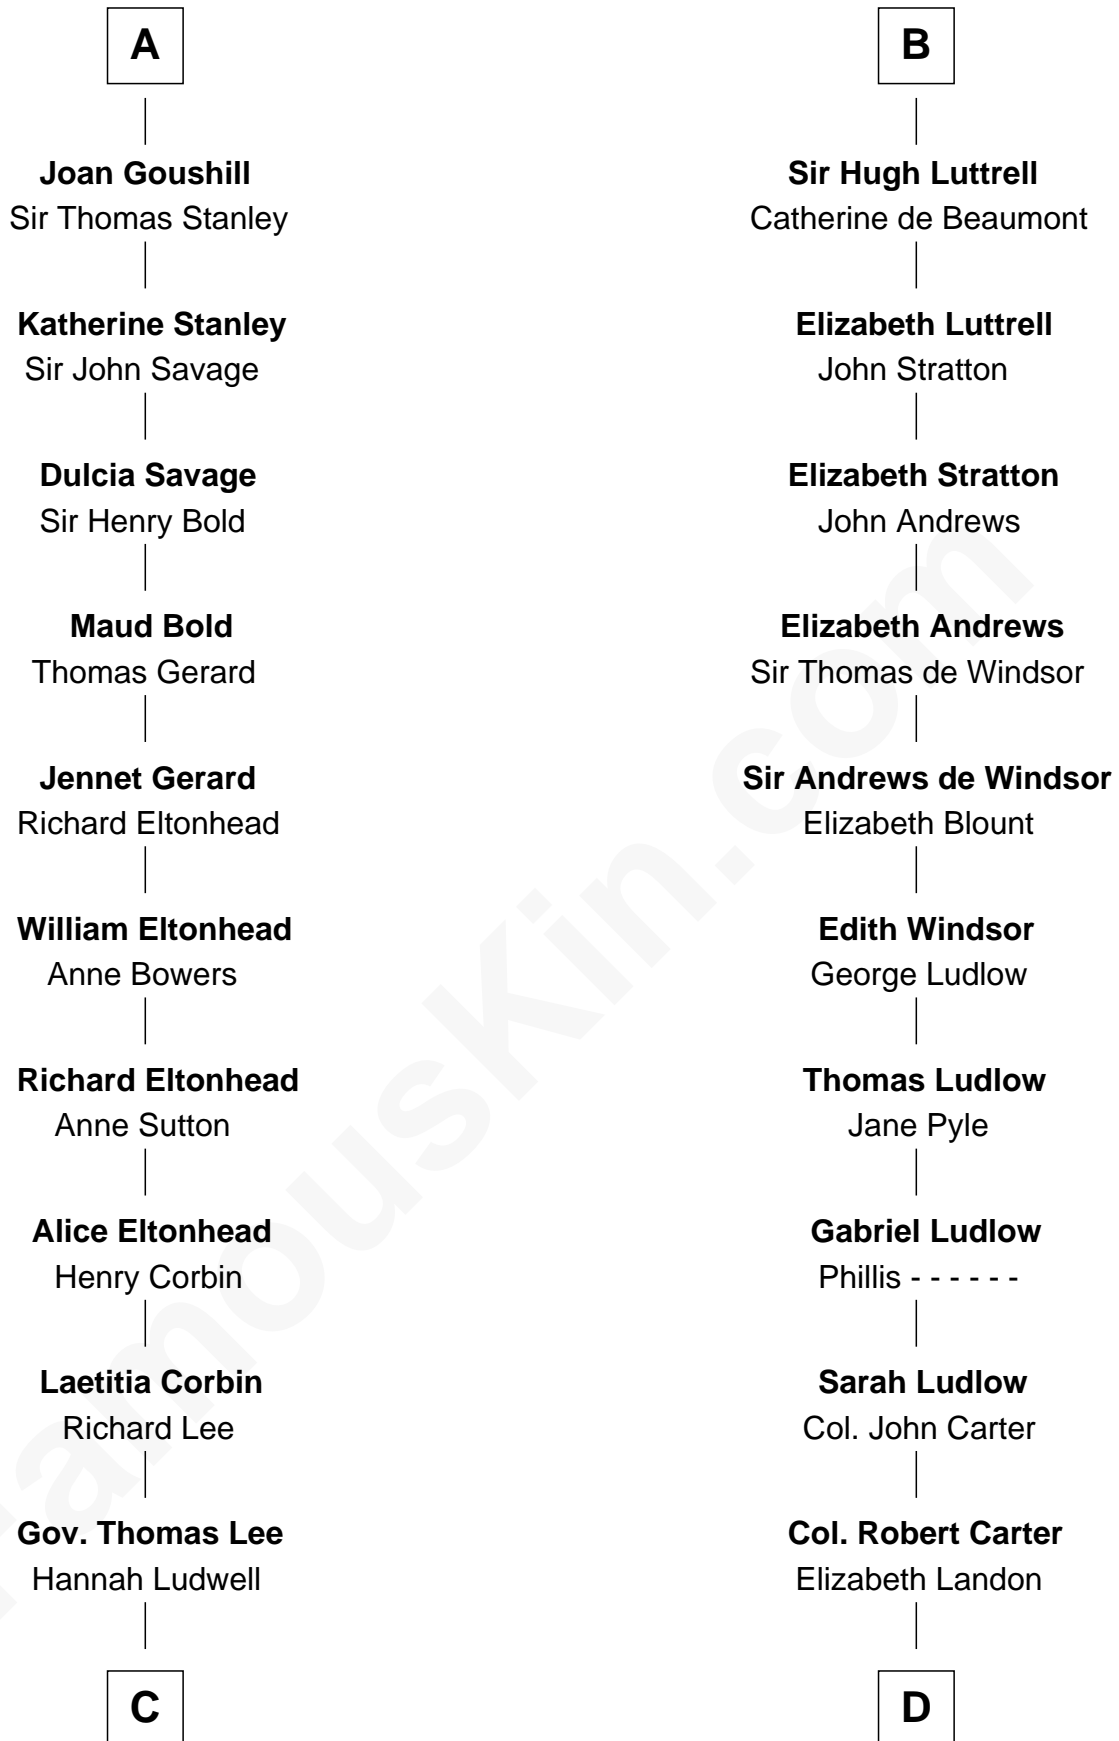

FamousKin.com

Relationship Chart of

Edward Douglass White, Jr.

9th U.S. Supreme Court Chief Justice

18th cousin 3 times removed of

Carter Braxton

Signer of the Declaration of Independence

C

Thomas Ludwell Lee

Mary Aylett

Thomas Ludwell Lee

Fanny Carter

Mary Aylett Lee

Tench Ringgold

Catherine Sidney Lee Ringgold

Edward Douglass White