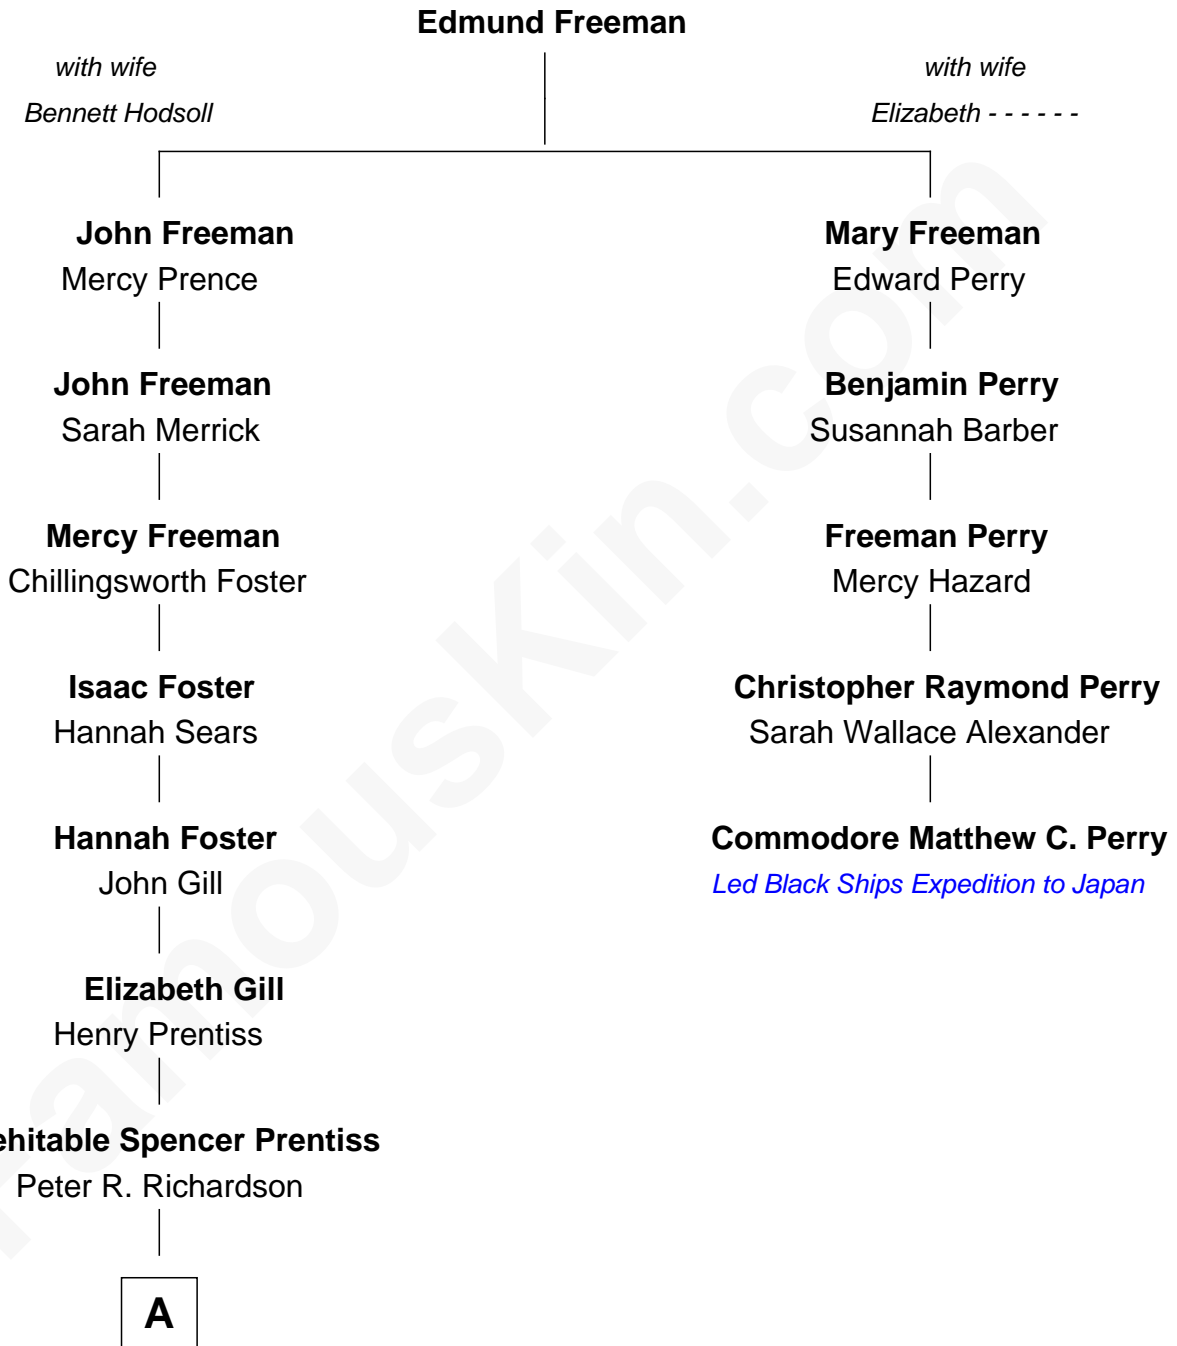

FamousKin.com Relationship Chart of

Bill Richardson

30th Governor of New Mexico

4th cousin 6 times removed of

Commodore Matthew C. Perry

Led Black Ships Expedition to Japan

A

William Everett Richardson

Vesta Hodsdon

William Blaney Richardson

Rosaura Ojeda-Medero

William Blaine Richardson

María Luisa López-Collada

Bill Richardson

30th Governor of New Mexico

FamousKin.com