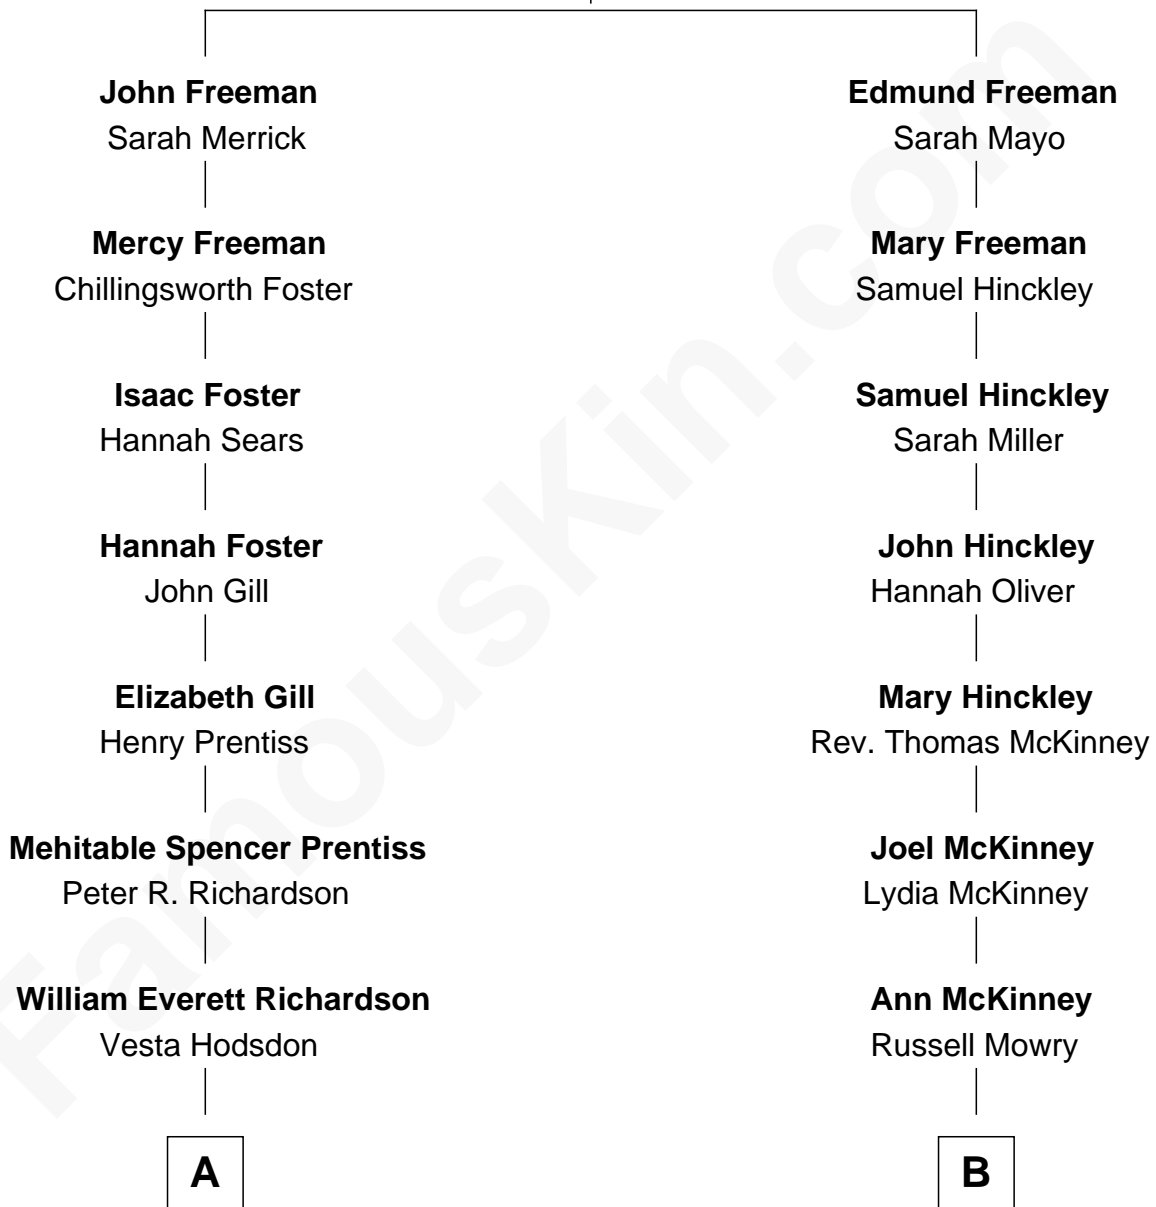

FamousKin.com Relationship Chart of

Bill Richardson

30th Governor of New Mexico

9th cousin 2 times removed of

Tia Mowry

TV Actress

John Freeman

Mercy Prence

A

William Blaney Richardson

Rosaura Ojeda-Medero

William Blaine Richardson

María Luisa López-Collada

Bill Richardson

30th Governor of New Mexico

B

George McKay Mowry

Sarah Jane Crocker

George Rodney Mowry

Isabella May Ferguson

Mahlon Henry Mowry

Bernice I. O'Halloran

Timothy John Mowry

Darlene Renee Flowers