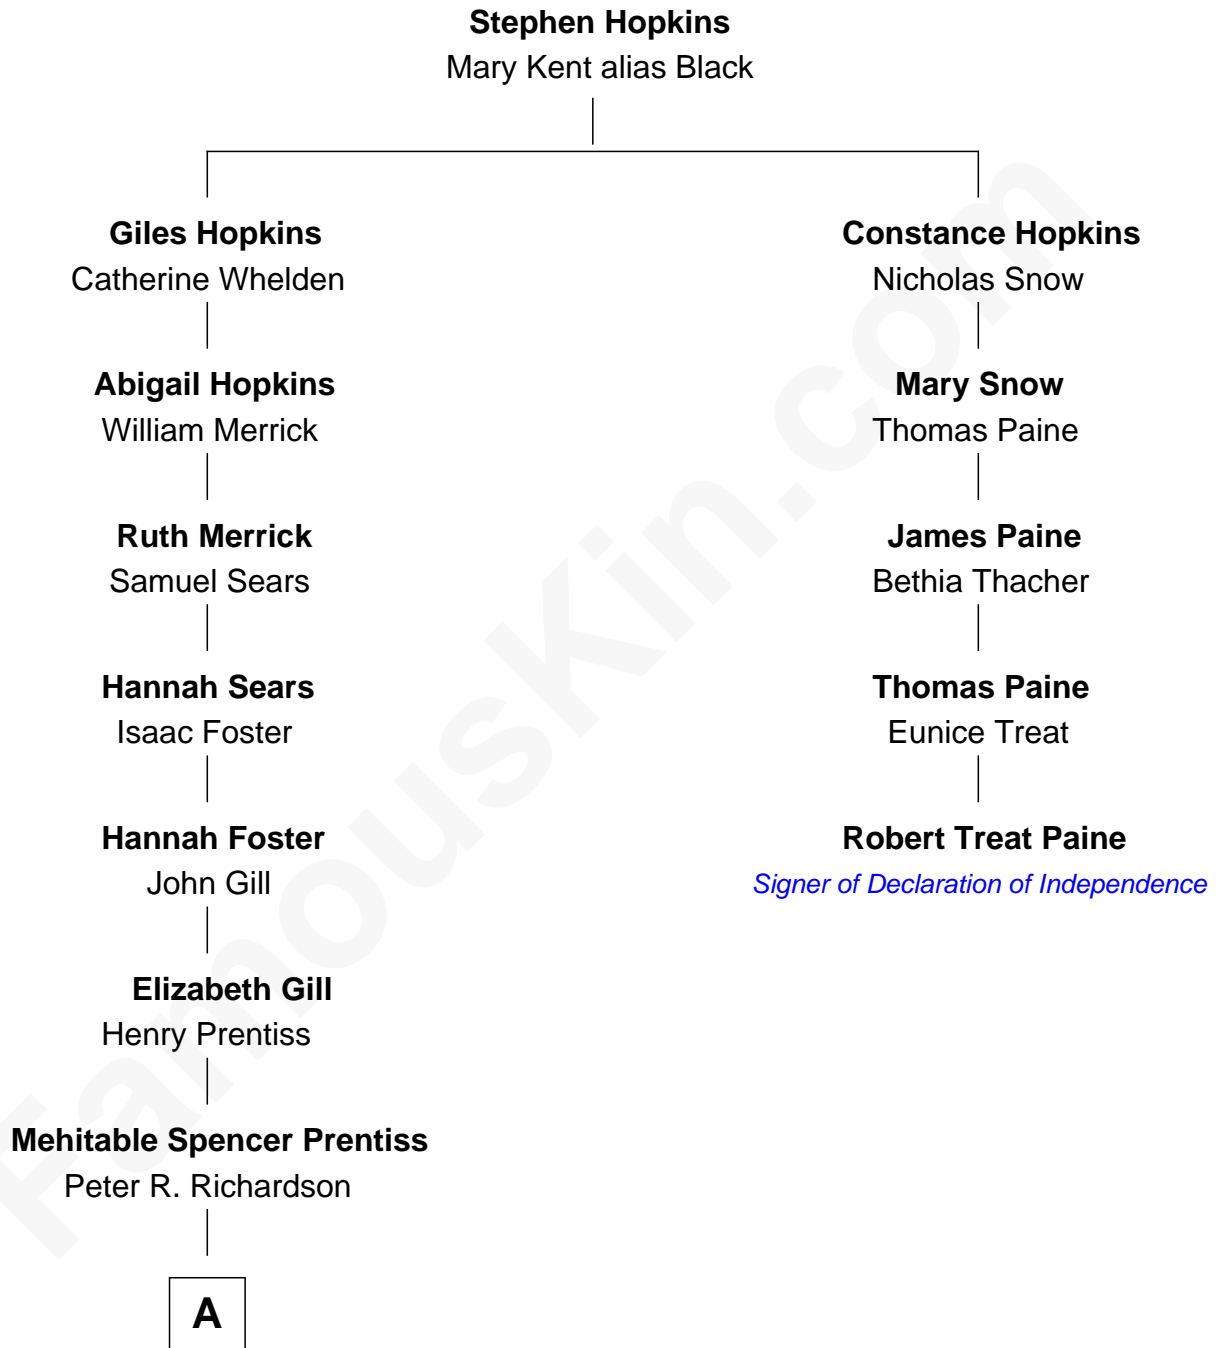

FamousKin.com Relationship Chart of

Bill Richardson

30th Governor of New Mexico

4th cousin 6 times removed of

Robert Treat Paine

Signer of the Declaration of Independence

A

William Everett Richardson

Vesta Hodsdon

William Blaney Richardson

Rosaura Ojeda-Medero

William Blaine Richardson

María Luisa López-Collada

Bill Richardson

30th Governor of New Mexico

FamousKin.com