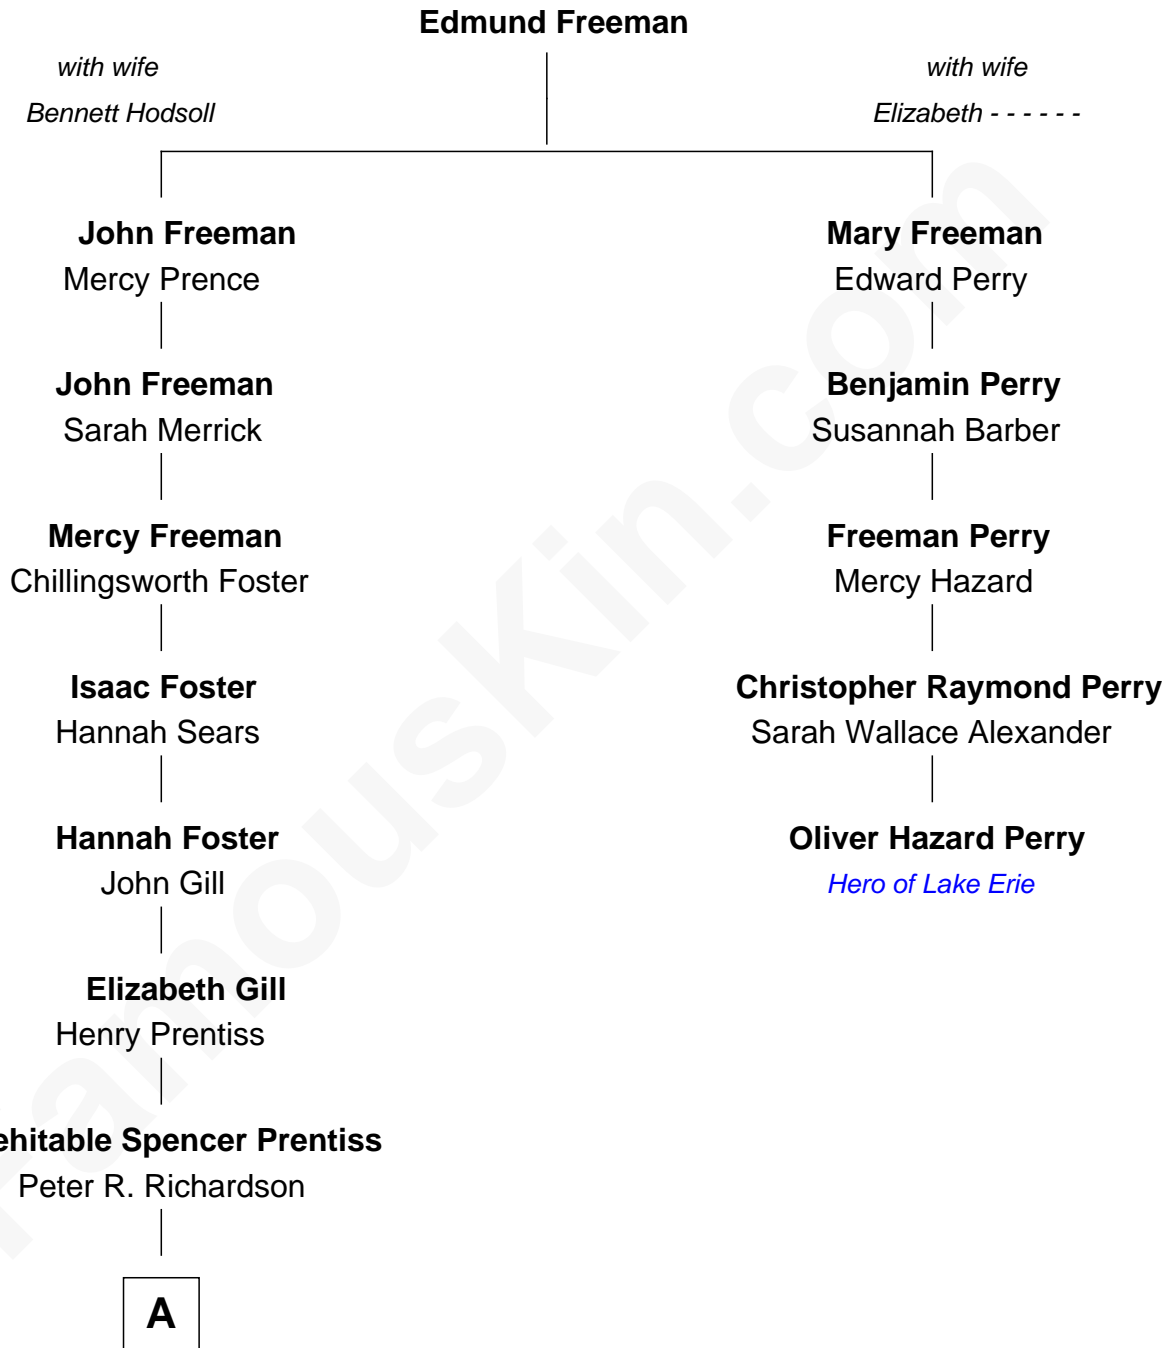

FamousKin.com Relationship Chart of

Bill Richardson

30th Governor of New Mexico

4th cousin 6 times removed of

Oliver Hazard Perry

Hero of Lake Erie during the War of 1812

A

William Everett Richardson

Vesta Hodsdon

William Blaney Richardson

Rosaura Ojeda-Medero

William Blaine Richardson

María Luisa López-Collada

Bill Richardson

30th Governor of New Mexico

FamousKin.com