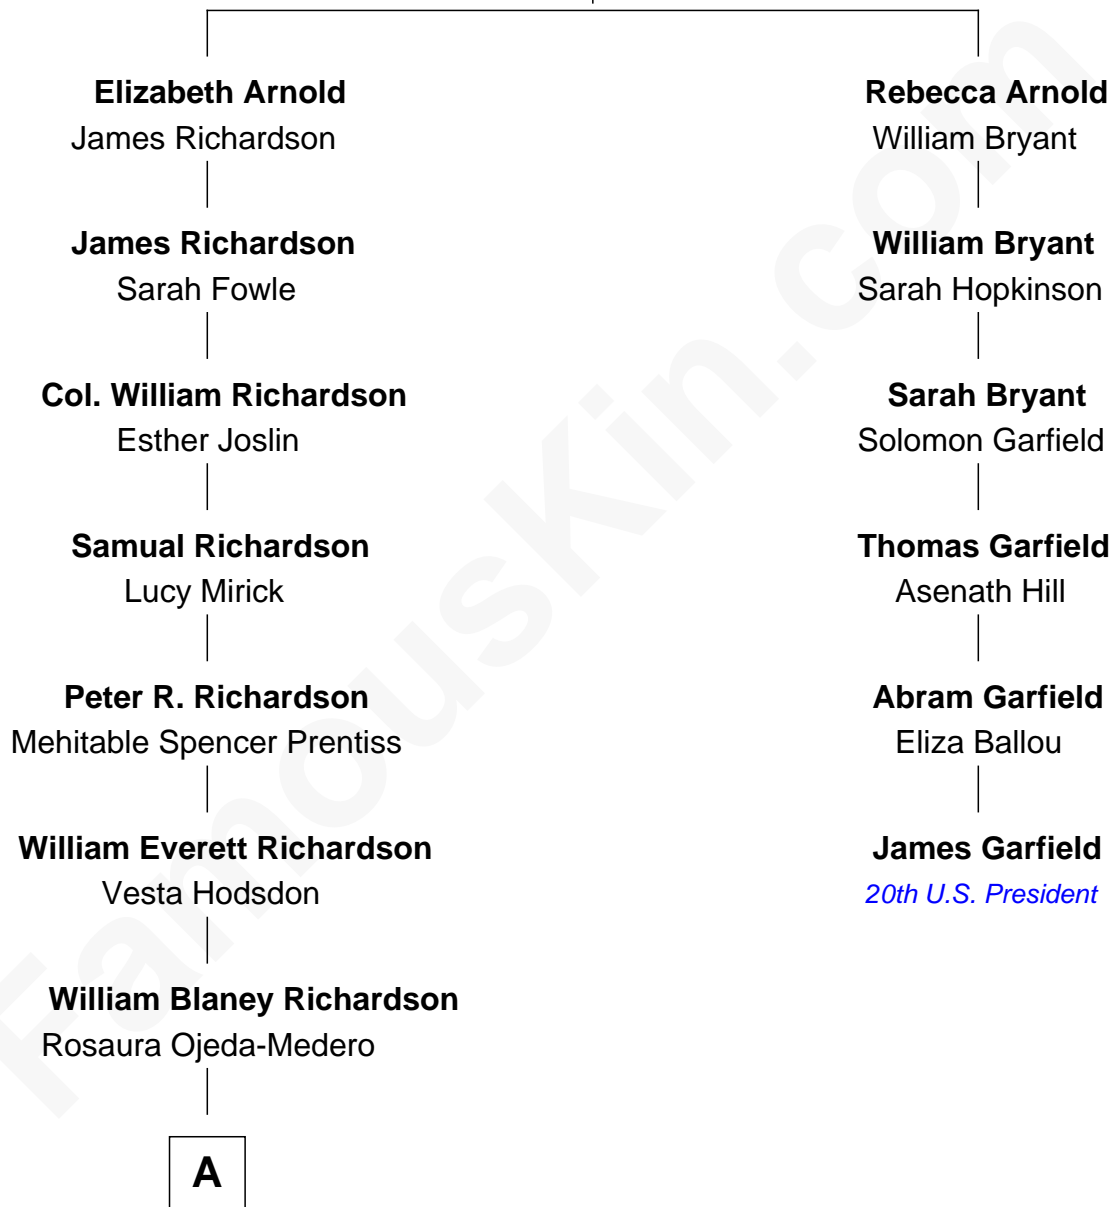

FamousKin.com Relationship Chart of

Bill Richardson

30th Governor of New Mexico

5th cousin 3 times removed of

James Garfield

20th U.S. President

William Arnold

Elizabeth Clark

A

William Blaine Richardson

María Luisa López-Collada

Bill Richardson

30th Governor of New Mexico

FamousKin.com