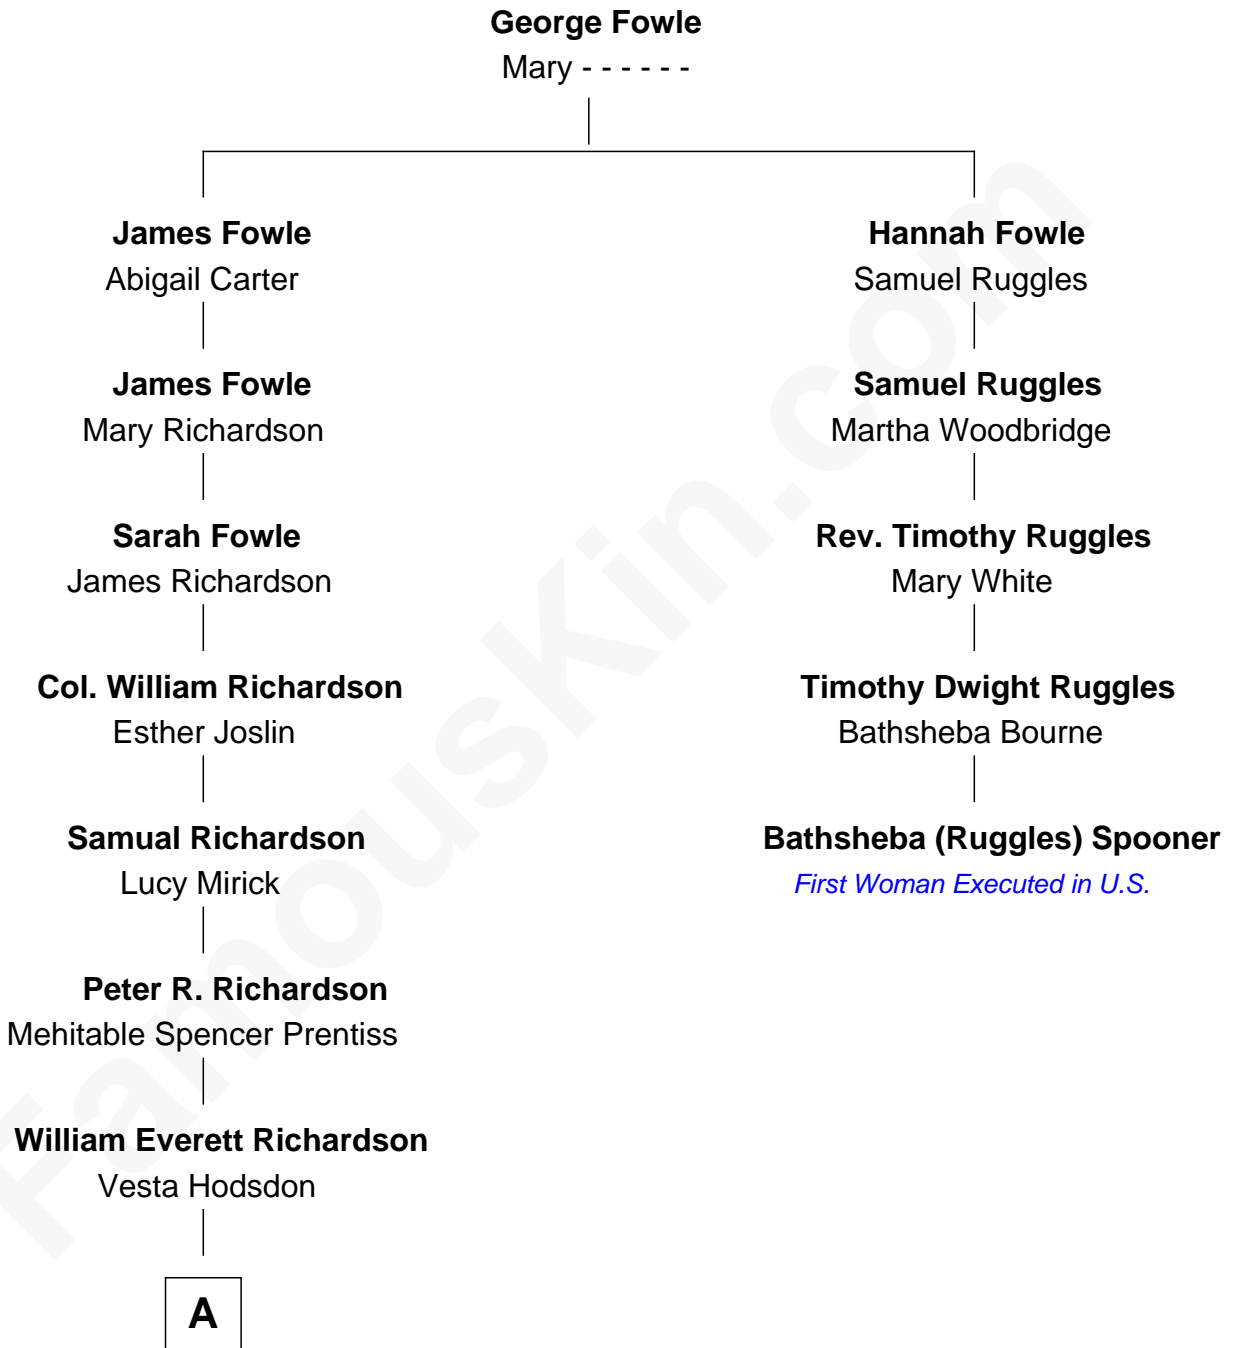

FamousKin.com Relationship Chart of

Bill Richardson

30th Governor of New Mexico

4th cousin 5 times removed of

Bathsheba (Ruggles) Spooner

First woman executed for murder in U.S. by non-British government

A

William Blaney Richardson

Rosaura Ojeda-Medero

William Blaine Richardson

María Luisa López-Collada

Bill Richardson

30th Governor of New Mexico

FamousKin.com