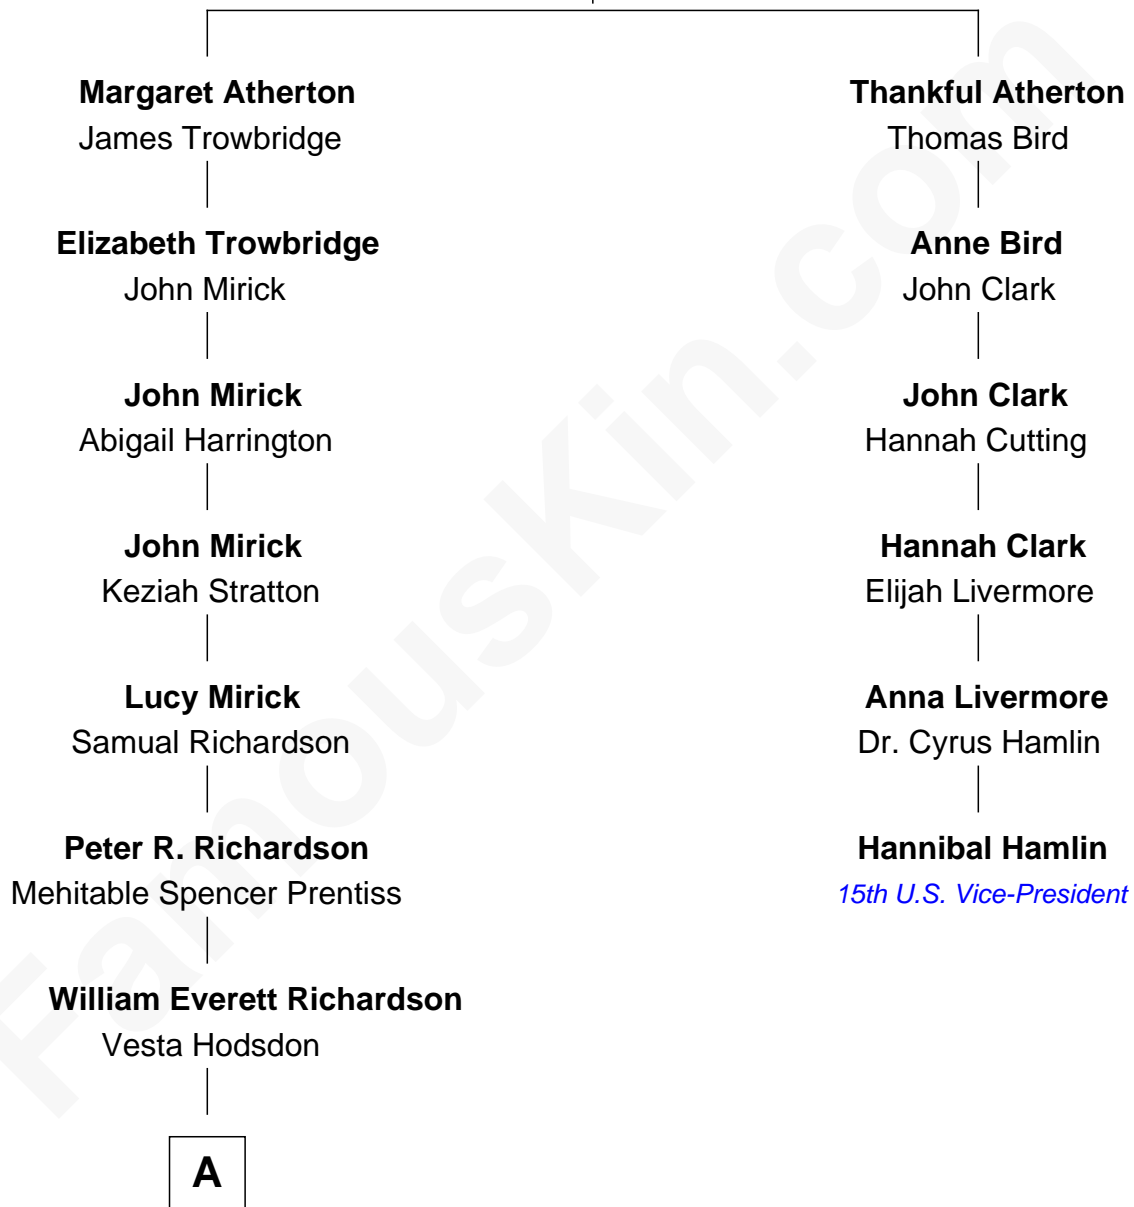

# FamousKin.com Relationship Chart of

**Bill Richardson**

*30th Governor of New Mexico*

5th cousin 4 times removed of

**Hannibal Hamlin**

*15th U.S. Vice-President*

**Humphrey Atherton**

Mary Wales

A

William Blaney Richardson

Rosaura Ojeda-Medero

William Blaine Richardson

María Luisa López-Collada

Bill Richardson

*30th Governor of New Mexico*

FamousKin.com