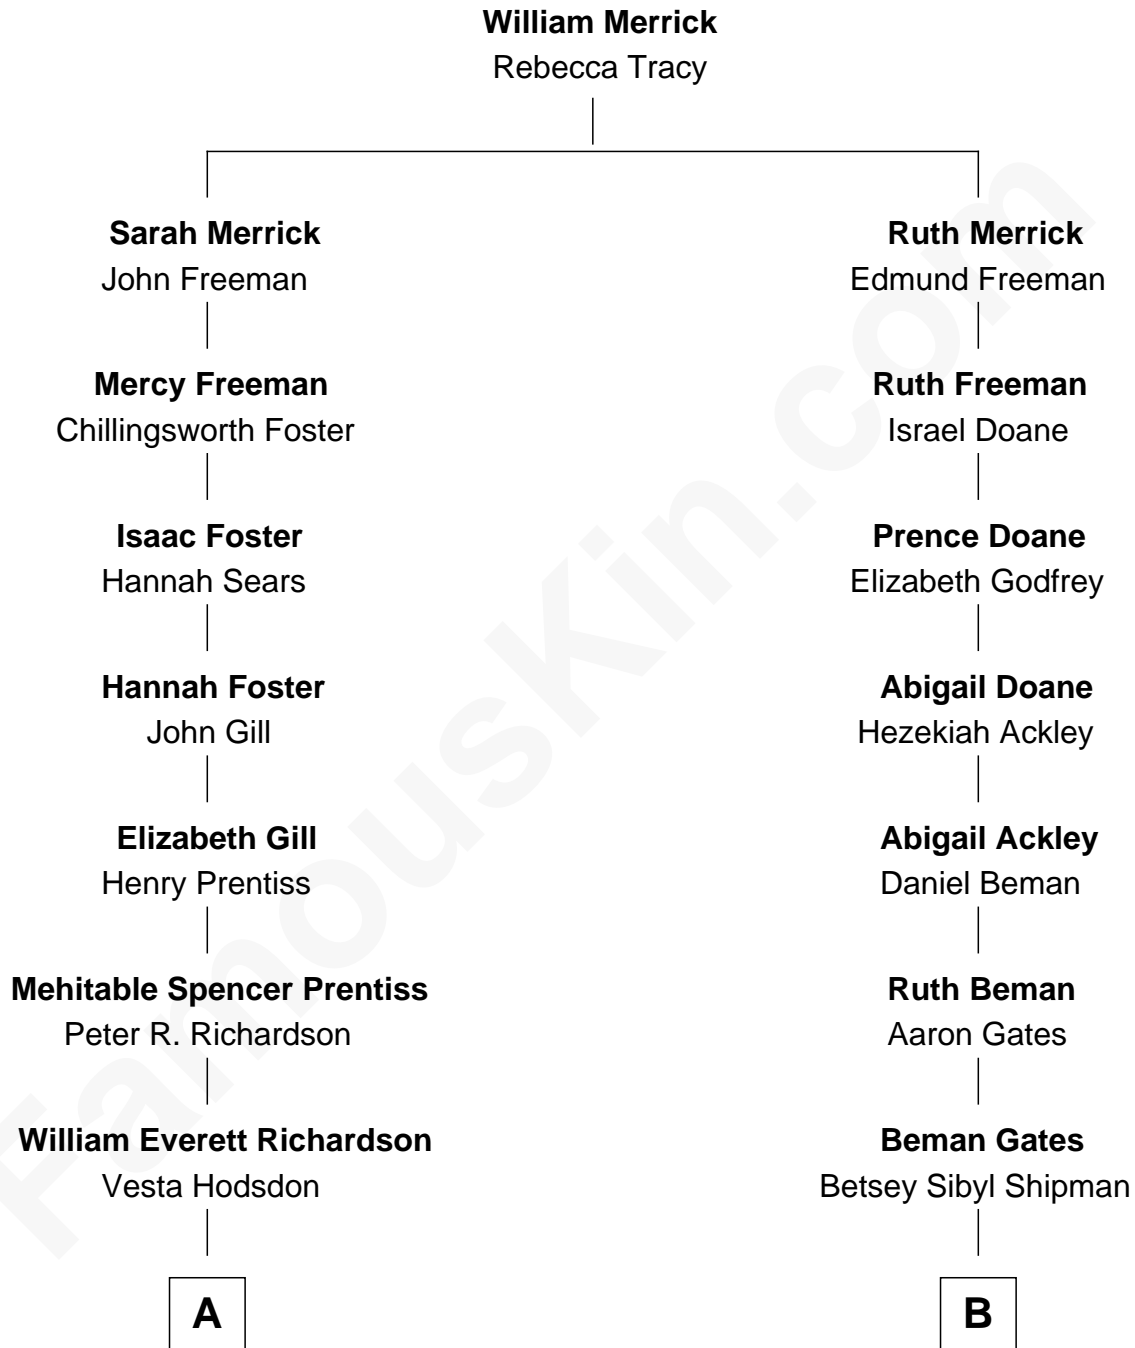

FamousKin.com Relationship Chart of

Bill Richardson

30th Governor of New Mexico

8th cousin 1 time removed of

Charles Dawes

30th U.S. Vice-President

FamousKin.com