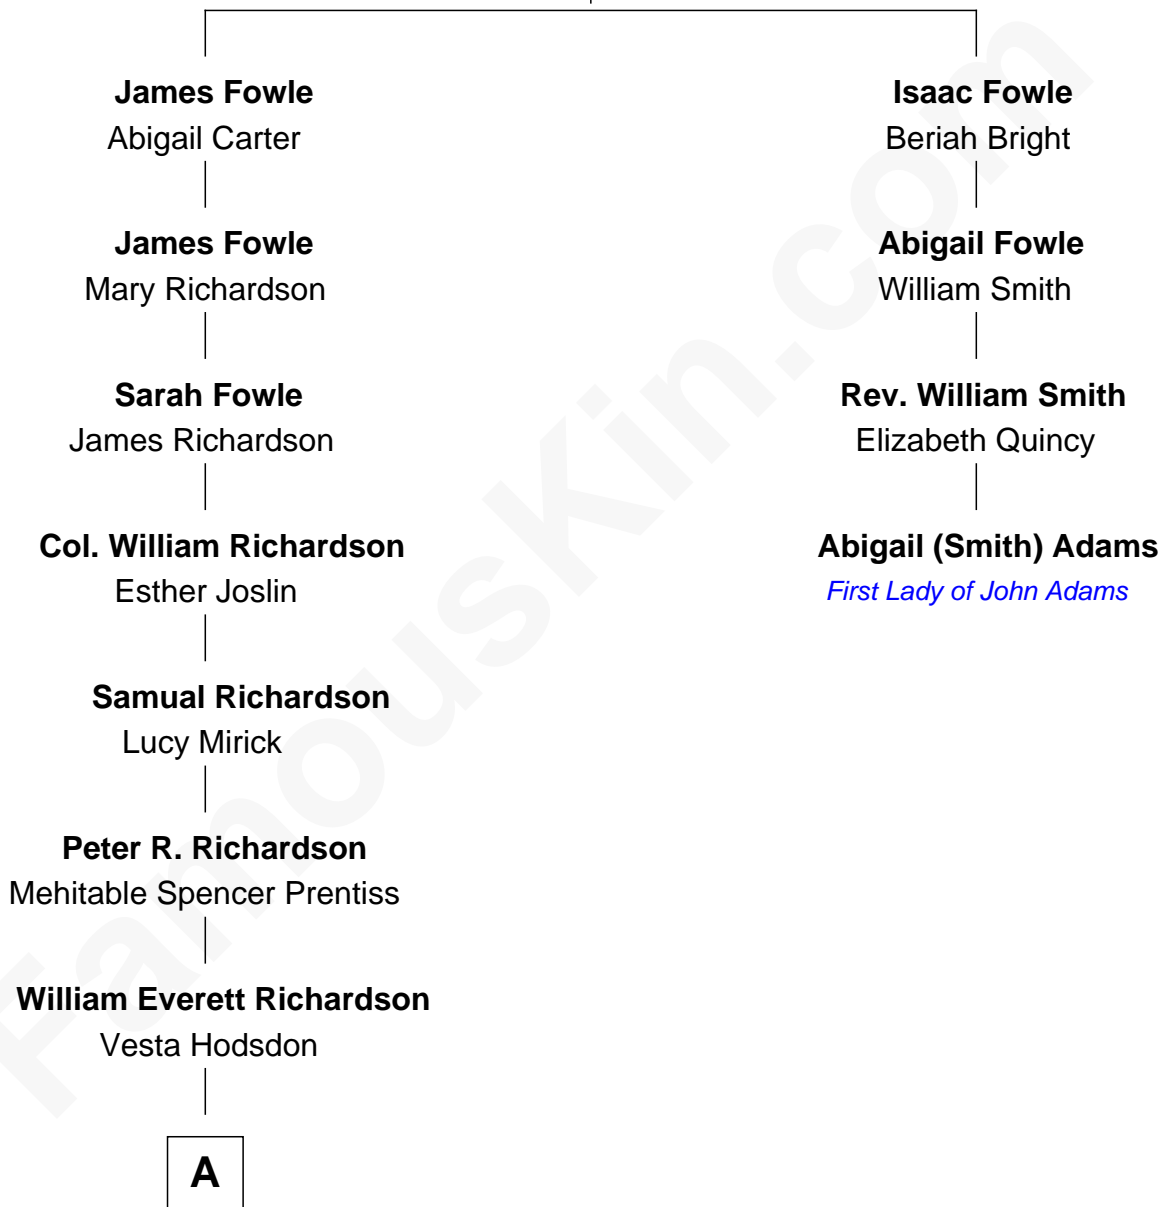

FamousKin.com Relationship Chart of

Bill Richardson

30th Governor of New Mexico

3rd cousin 6 times removed of

Abigail (Smith) Adams

First Lady of President John Adams

George Fowle

Mary - - - - -

A

William Blaney Richardson

Rosaura Ojeda-Medero

William Blaine Richardson

María Luisa López-Collada

Bill Richardson

30th Governor of New Mexico

FamousKin.com