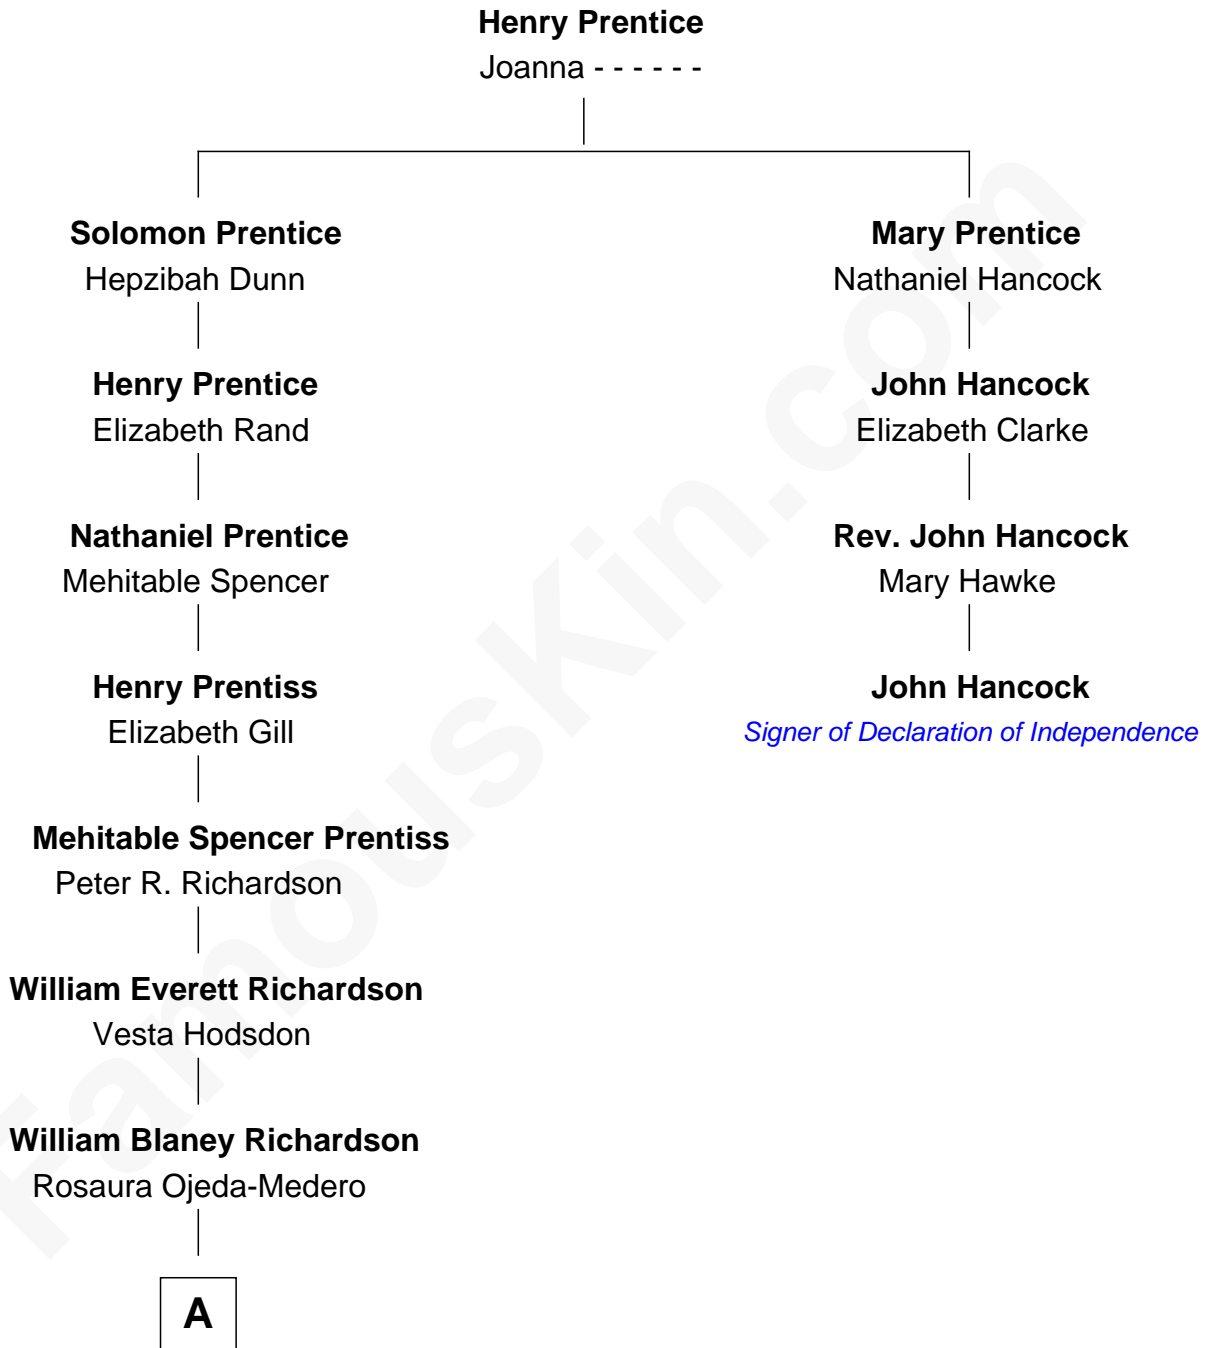

# FamousKin.com Relationship Chart of

**Bill Richardson**

*30th Governor of New Mexico*

3rd cousin 5 times removed of

**John Hancock**

*Signer of the Declaration of Independence*

A

William Blaine Richardson

María Luisa López-Collada

Bill Richardson

*30th Governor of New Mexico*

FamousKin.com