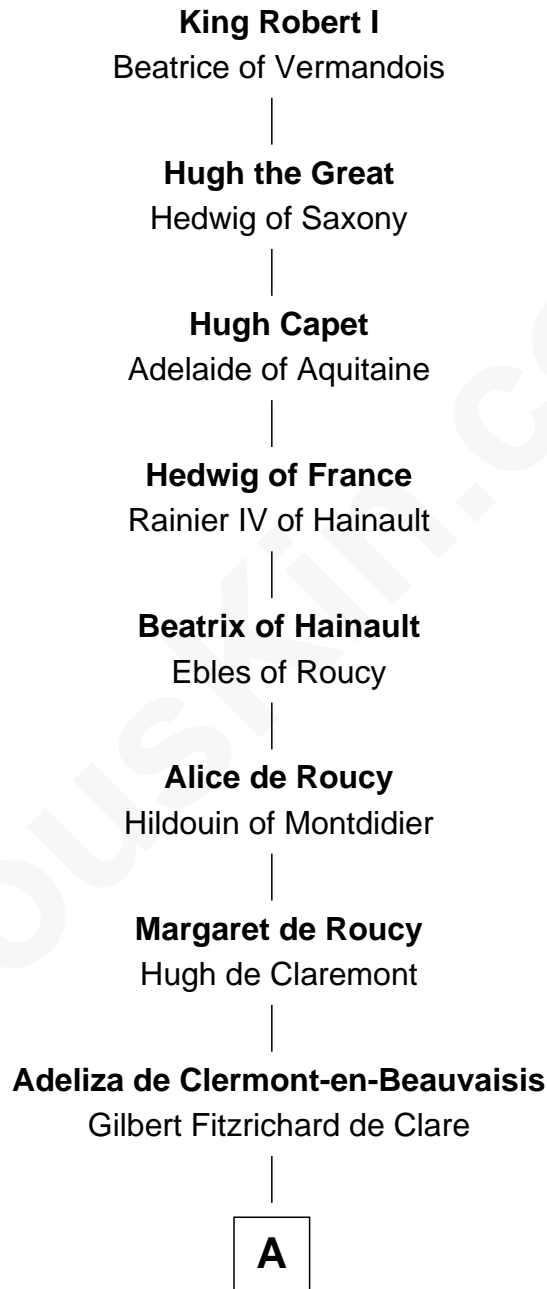

FamousKin.com Relationship Chart of

Bill Richardson

30th Governor of New Mexico

33rd Great-grandson of

King Robert I

King of France

A

Richard Fitzgilbert de Clare

Adeliza de Meschines

Roger de Clare

Maud de St. Hilary

Aveline de Clare

Sir Geoffrey FitzPiers

Hawise FitzGeoffrey

Sir Reynold de Mohun

Alice de Mohun