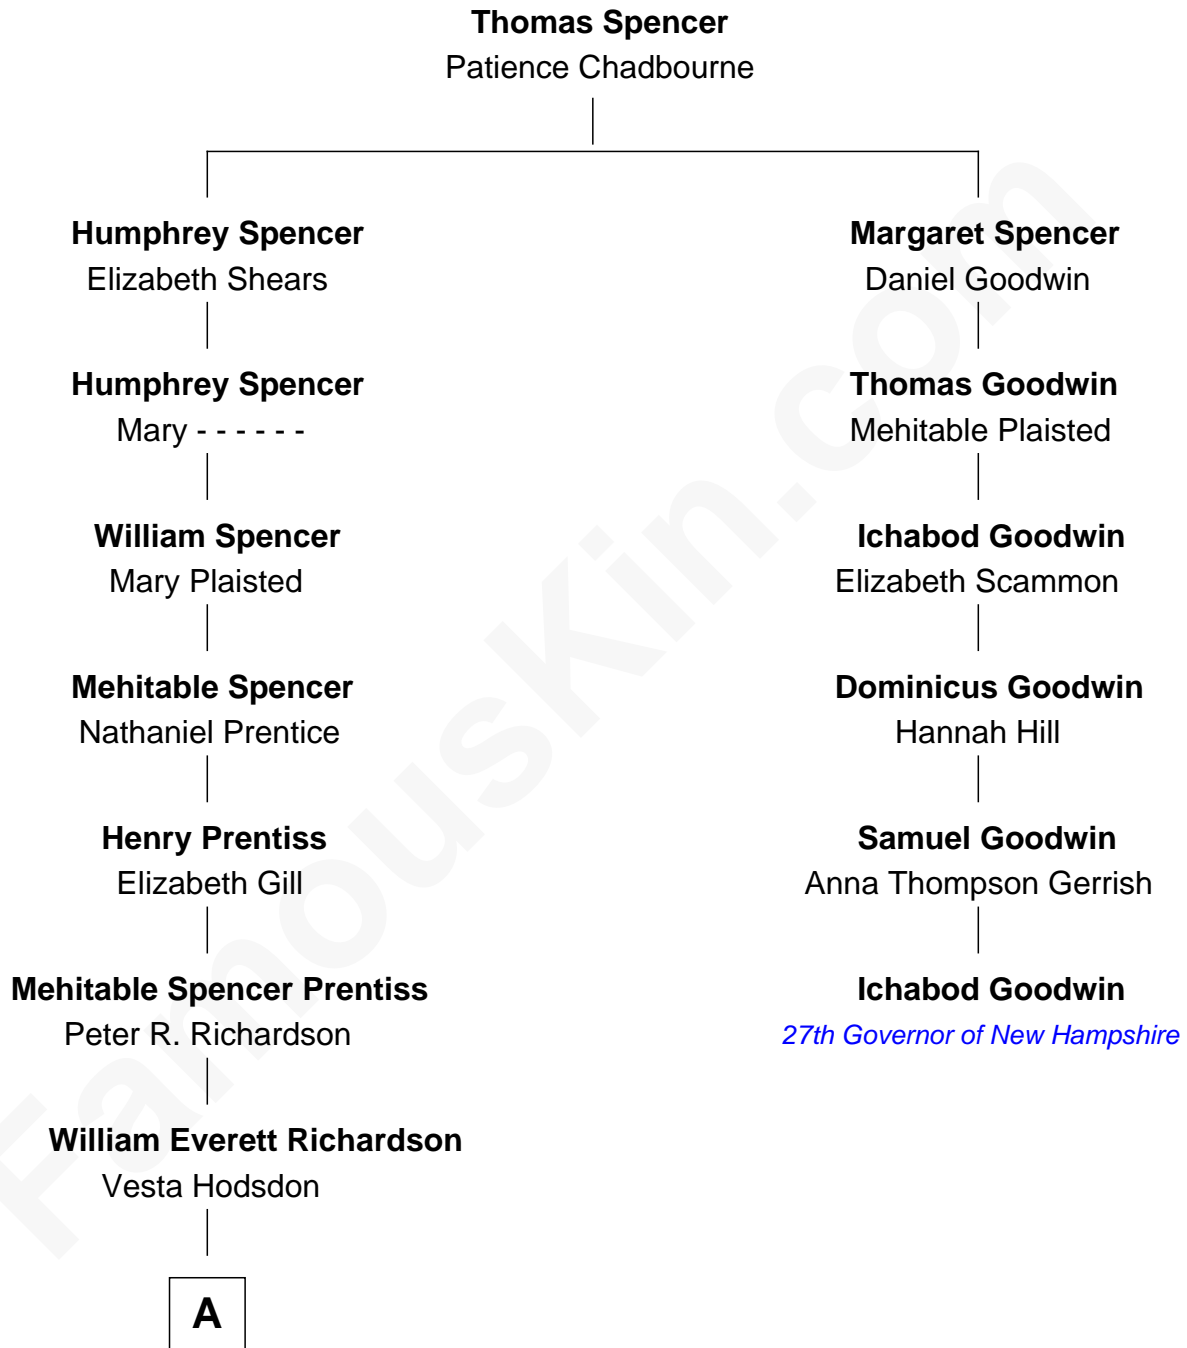

# FamousKin.com Relationship Chart of

**Bill Richardson**

*30th Governor of New Mexico*

5th cousin 4 times removed of

**Ichabod Goodwin**

*27th Governor of New Hampshire*

A

William Blaney Richardson

Rosaura Ojeda-Medero

William Blaine Richardson

María Luisa López-Collada

Bill Richardson

*30th Governor of New Mexico*

FamousKin.com