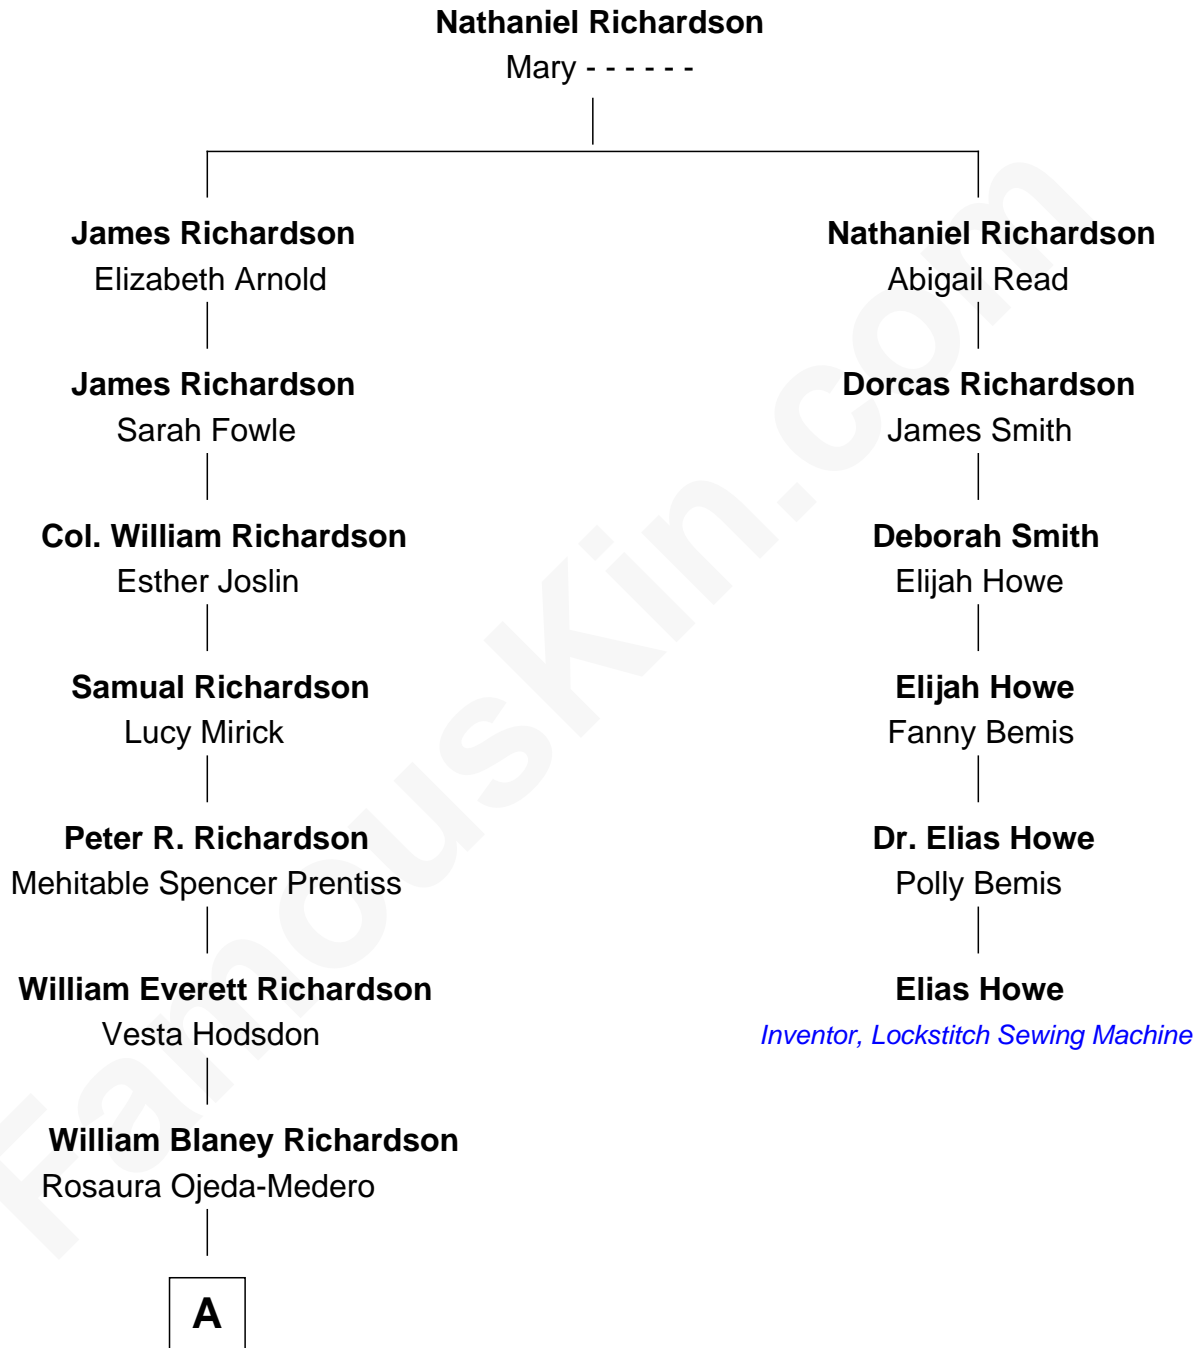

FamousKin.com Relationship Chart of

Bill Richardson

30th Governor of New Mexico

5th cousin 3 times removed of

Elias Howe

Inventor, Lockstitch Sewing Machine

A

William Blaine Richardson

María Luisa López-Collada

Bill Richardson

30th Governor of New Mexico

FamousKin.com