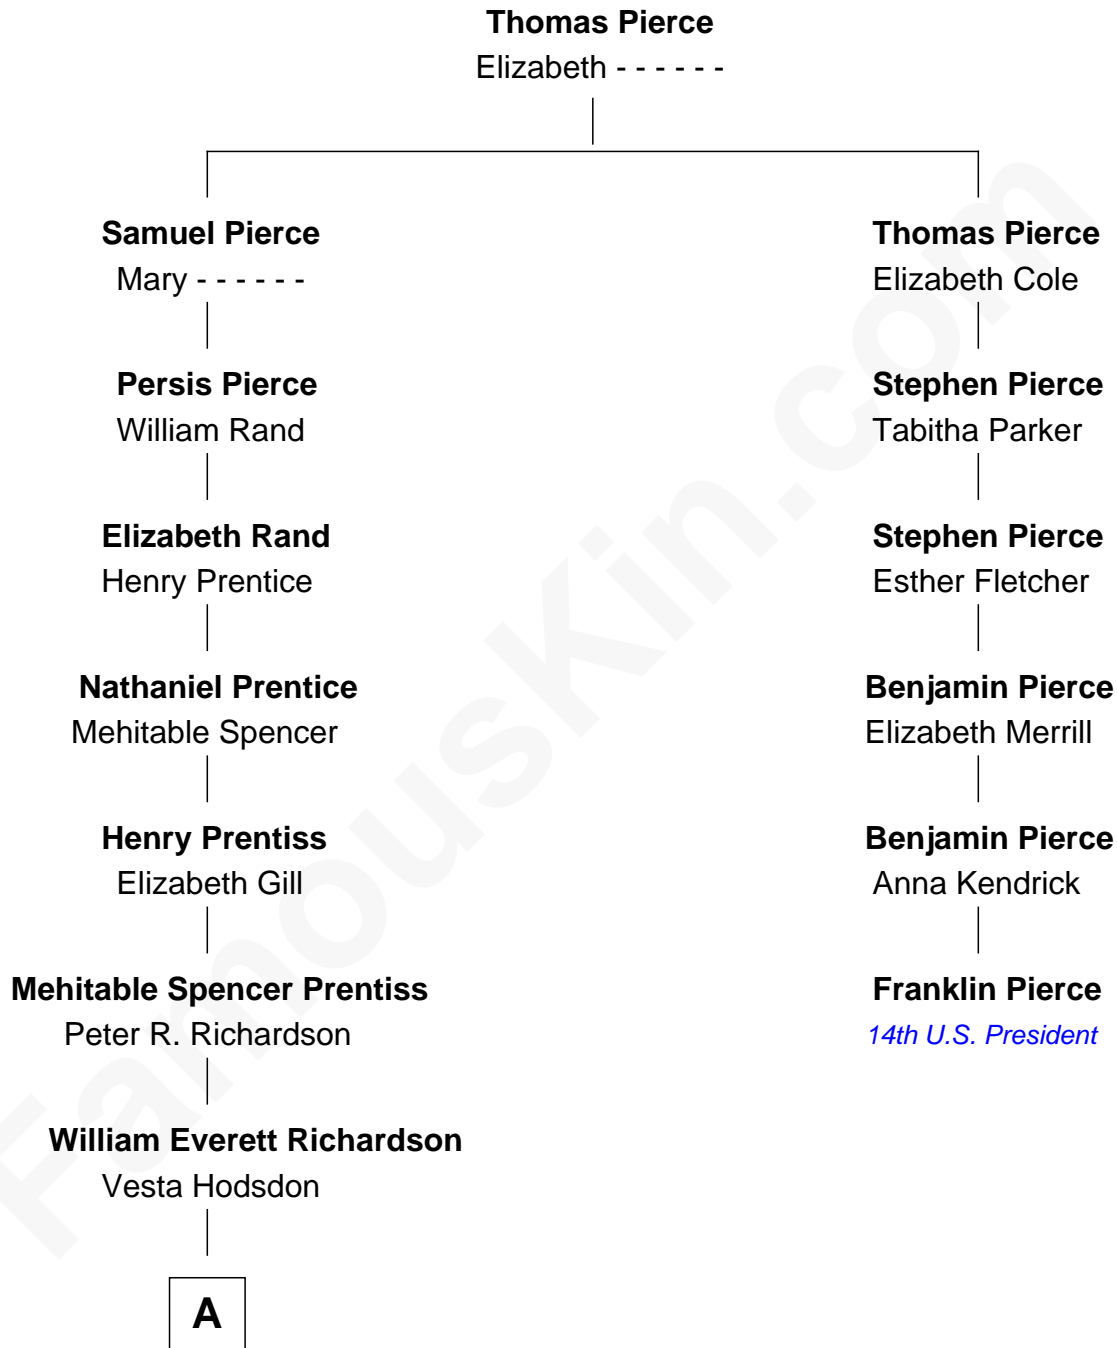

FamousKin.com Relationship Chart of

Bill Richardson

30th Governor of New Mexico

5th cousin 4 times removed of

Franklin Pierce

14th U.S. President

A

William Blaney Richardson

Rosaura Ojeda-Medero

William Blaine Richardson

María Luisa López-Collada

Bill Richardson

30th Governor of New Mexico

FamousKin.com