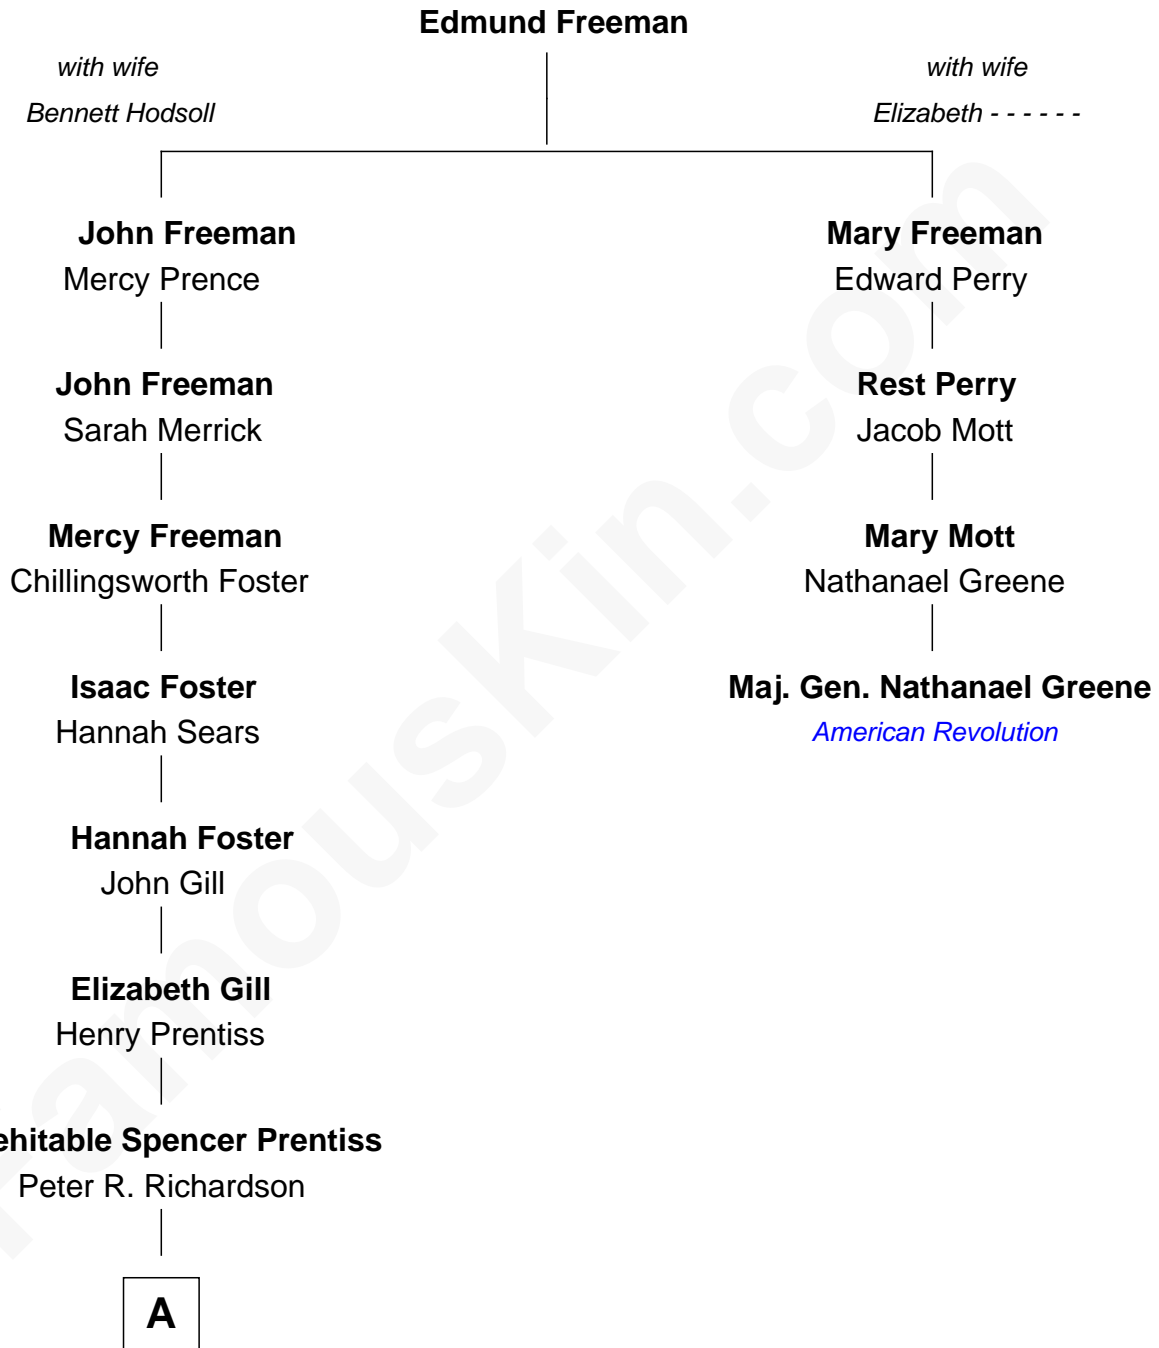

FamousKin.com Relationship Chart of

Bill Richardson

30th Governor of New Mexico

3rd cousin 7 times removed of

Maj. Gen. Nathanael Greene

American Revolution

A

William Everett Richardson

Vesta Hodsdon

William Blaney Richardson

Rosaura Ojeda-Medero

William Blaine Richardson

María Luisa López-Collada

Bill Richardson

30th Governor of New Mexico

FamousKin.com