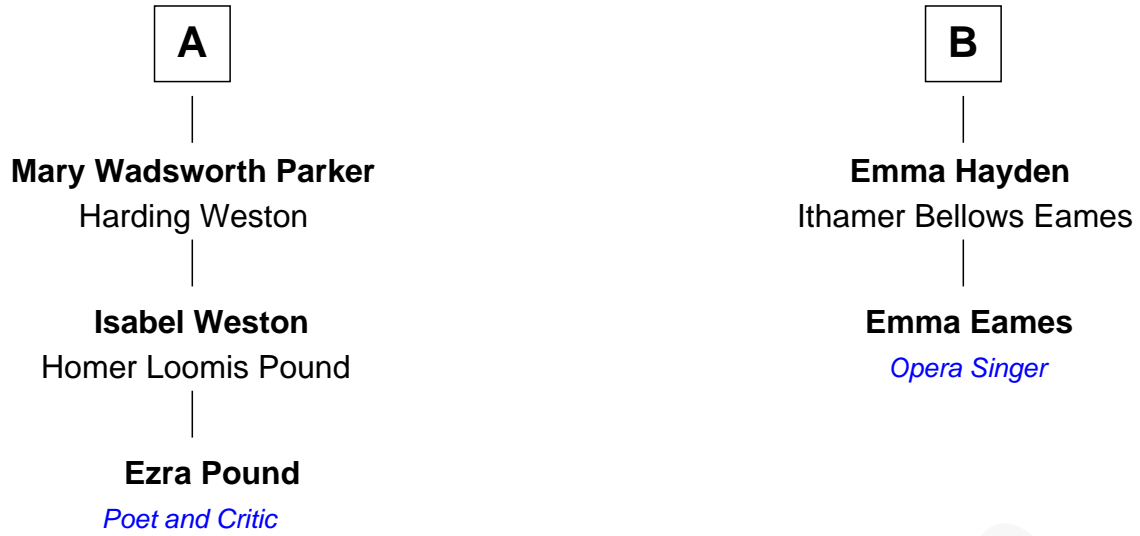

# FamousKin.com Relationship Chart of

**Ezra Pound**

*Expatriate American Poet and Critic*

8th cousin 1 time removed of

**Emma Eames**

*Opera Singer*

**Matthew Whipple**

Joan - - - - -

**Elizabeth Whipple**

David Wadsworth

**David Wadsworth**

Virtue Willard

**Mary Wadsworth**

Hiram Parker

**A**

**John Whipple**

Susanna Clarke

**Susanna Whipple**

Lionel Worth

**Judith Worth**

Joses Bucknam

**Sarah Bucknam**

Richard Dexter

**Mary Dexter**

Ebenezer Brown

**Dexter E. Brown**

Martha Lemont

**Martha Ann Brown**

John Hayden

**B**

FamousKin.com