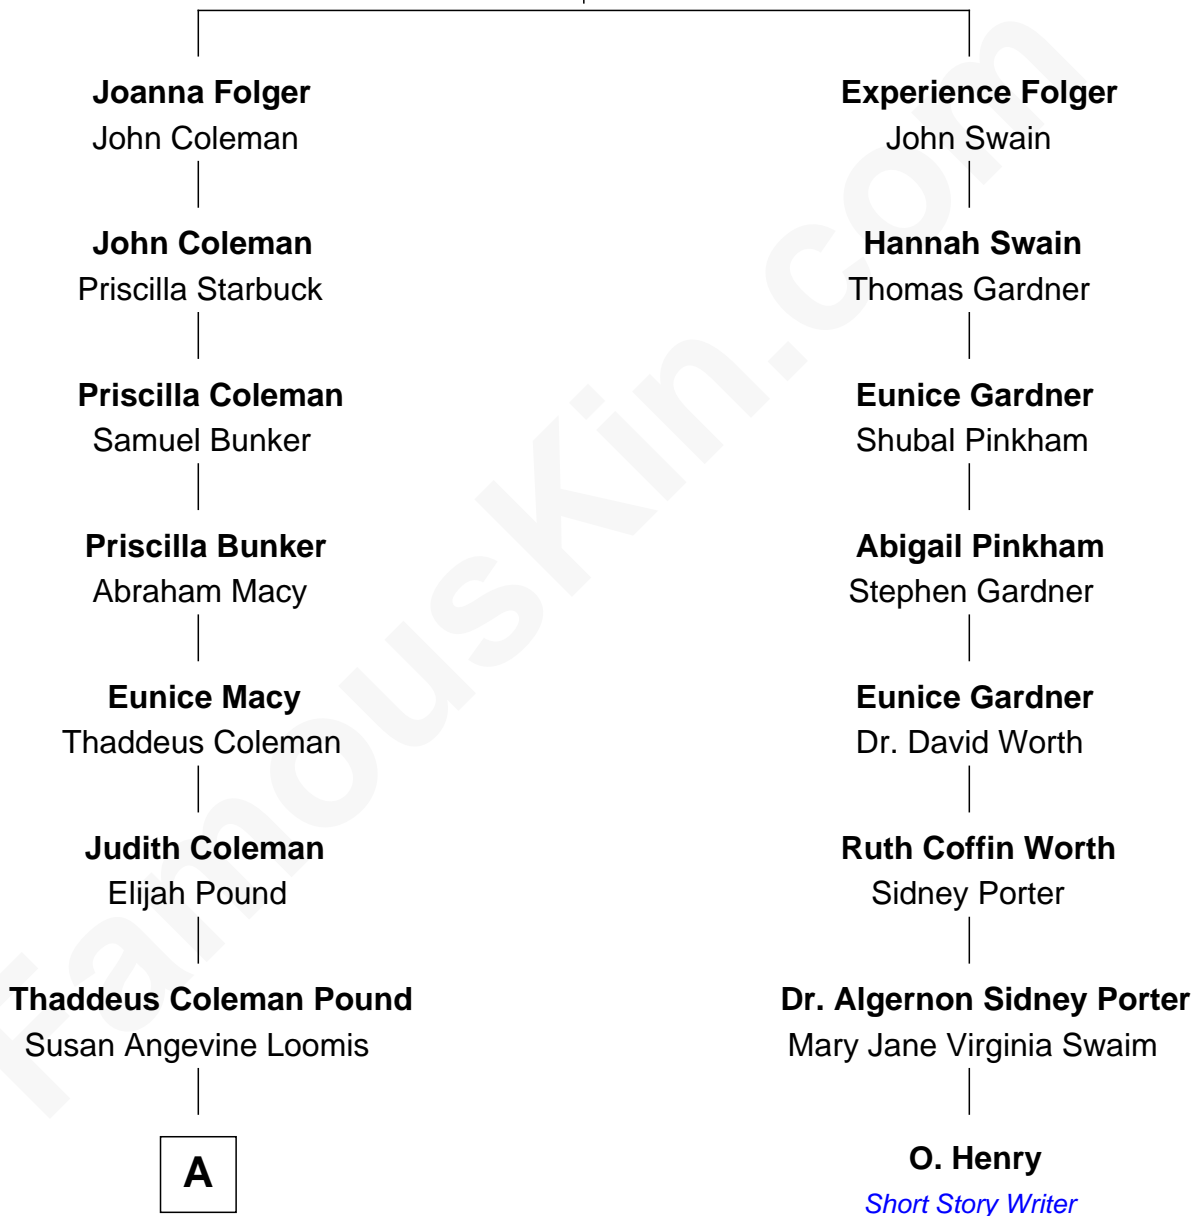

## Relationship Chart of

### Ezra Pound

*Expatriate American Poet and Critic*

7th cousin 1 time removed of

**O. Henry**

*Short Story Writer*

**Peter Folger**

Mary Morrill

FamousKin.com