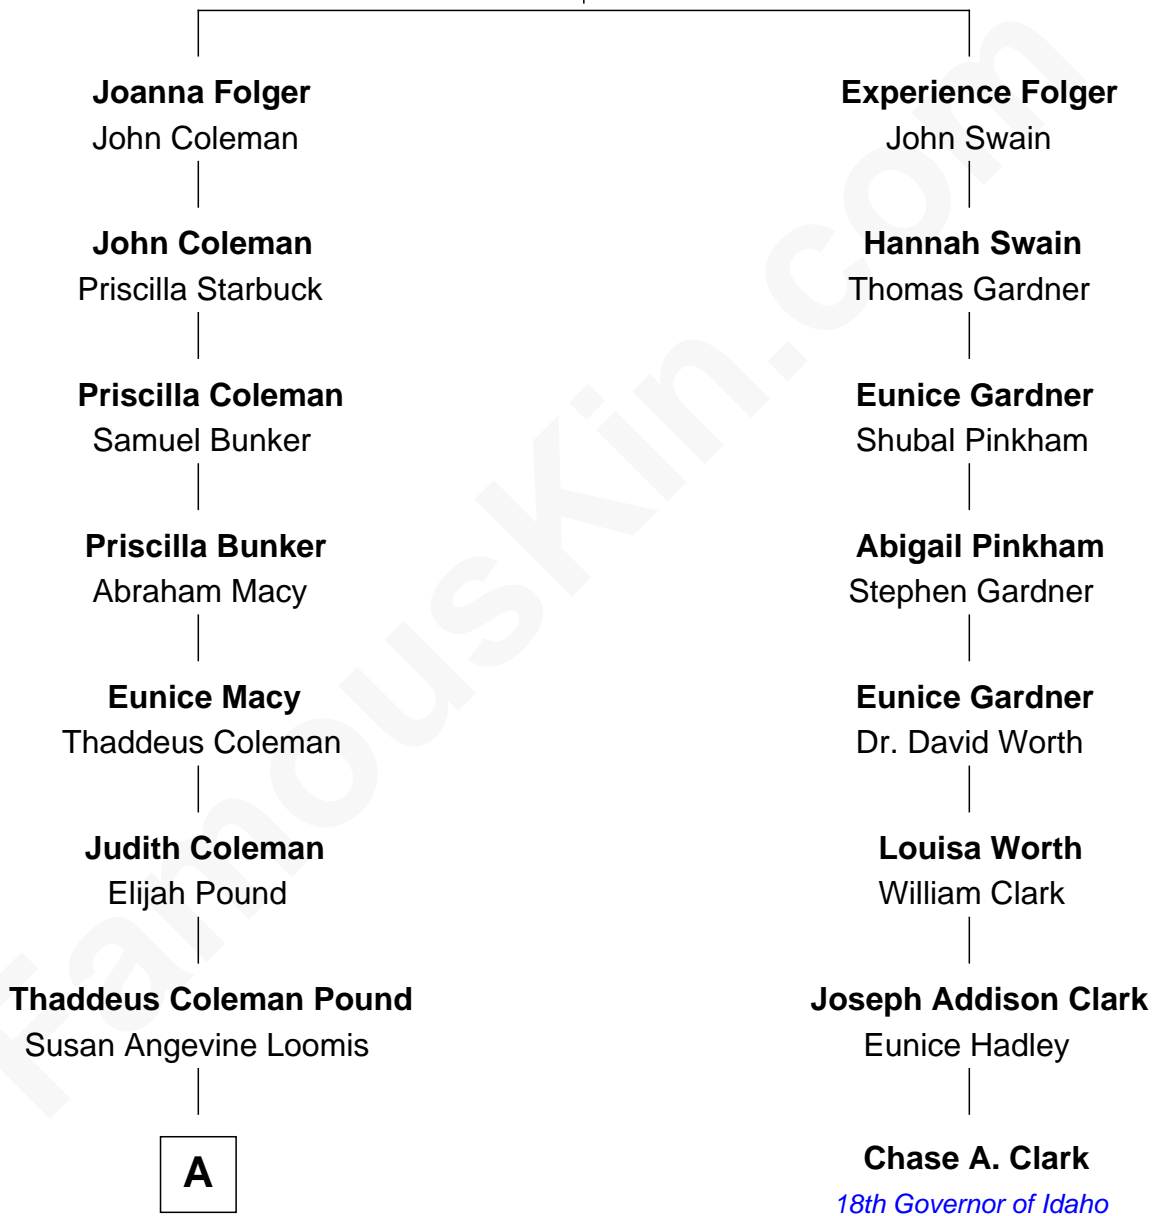

FamousKin.com

Relationship Chart of

Ezra Pound

Expatriate American Poet and Critic

7th cousin 1 time removed of

Chase A. Clark

18th Governor of Idaho

Peter Folger

Mary Morrill

A

—
Homer Loomis Pound

Isabel Weston

—
Ezra Pound

Poet and Critic

FamousKin.com