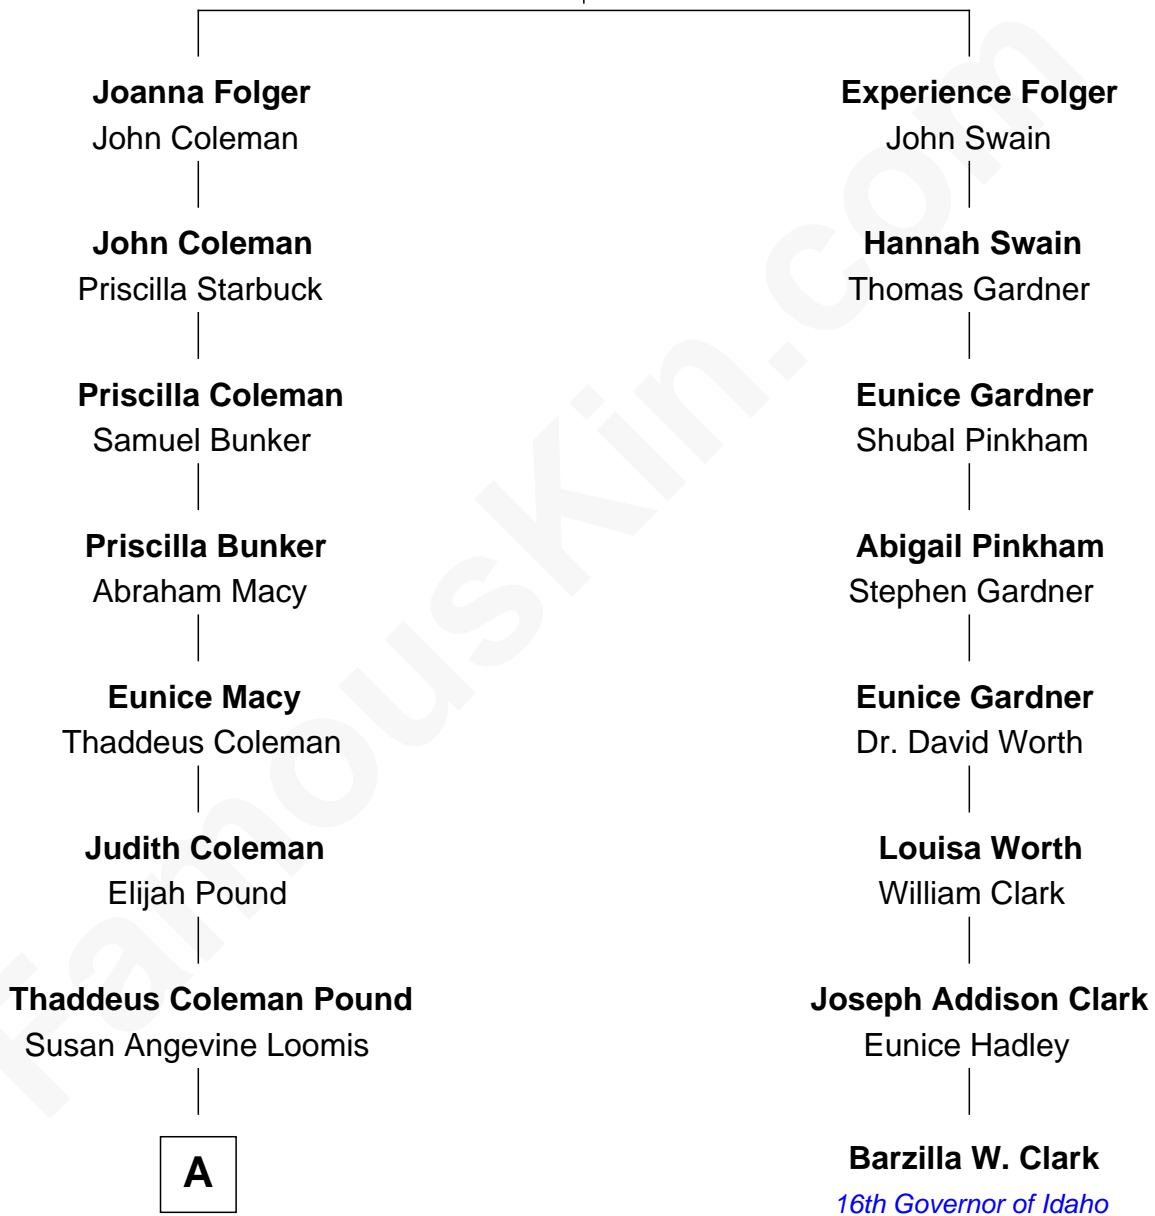

FamousKin.com

Relationship Chart of

Ezra Pound

Expatriate American Poet and Critic

7th cousin 1 time removed of

Barzilla W. Clark

16th Governor of Idaho

Peter Folger

Mary Morrill

FamousKin.com