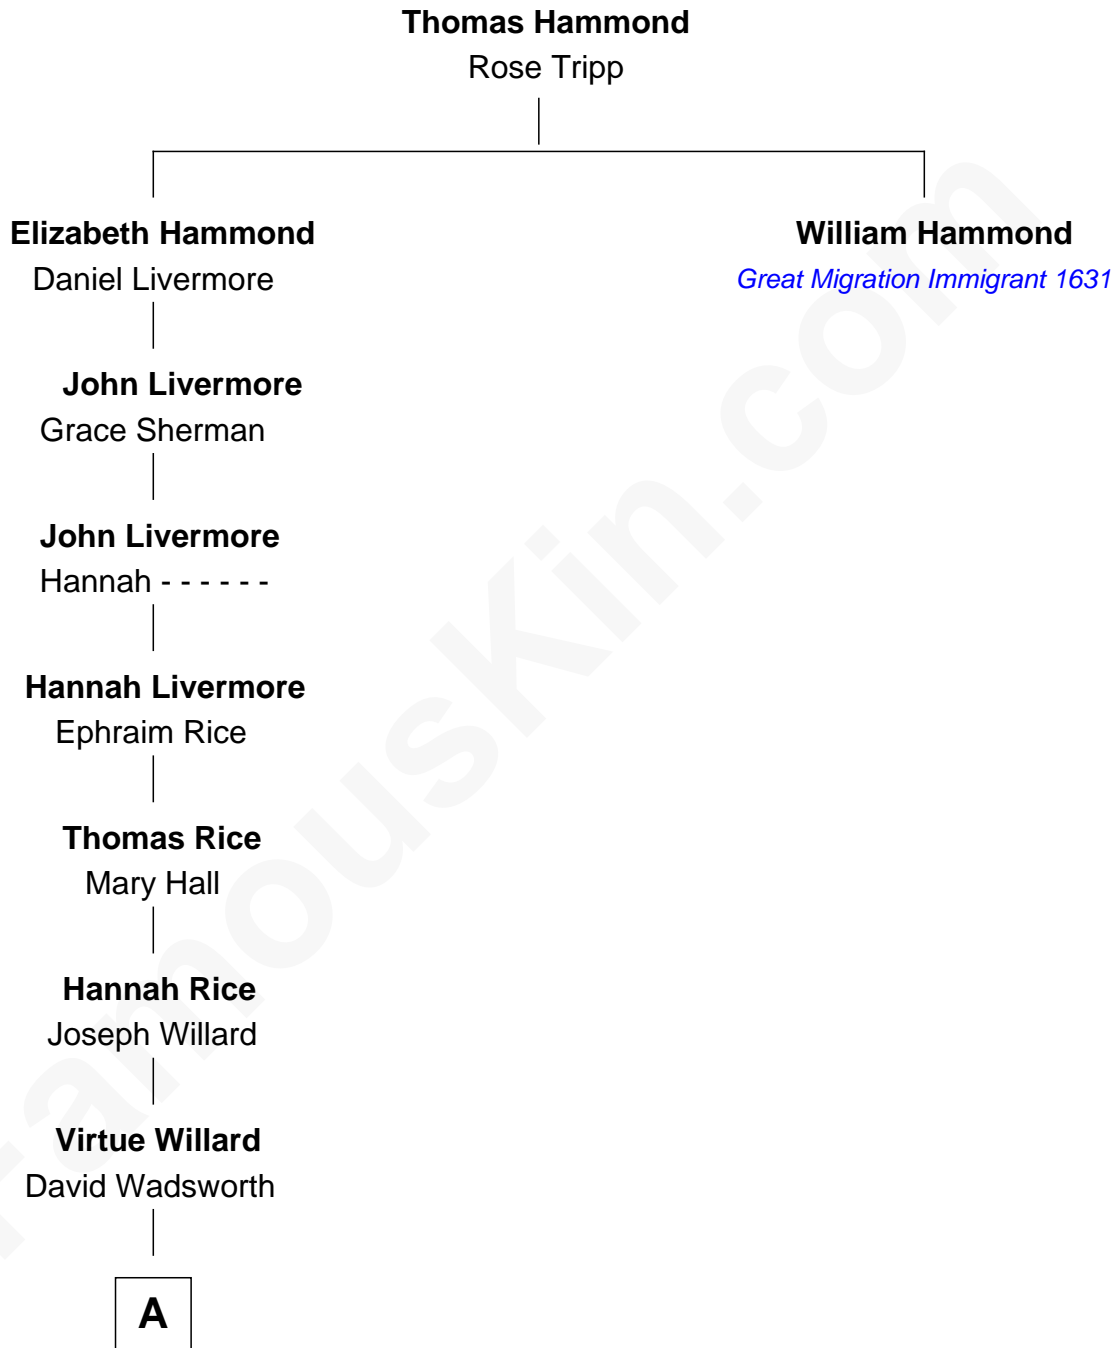

## Relationship Chart of

### Ezra Pound

*Expatriate American Poet and Critic*

8th great-grandnephew of

**William Hammond**

*(c1575 - 1662) Great Migration Immigrant 1631*

FamousKin.com