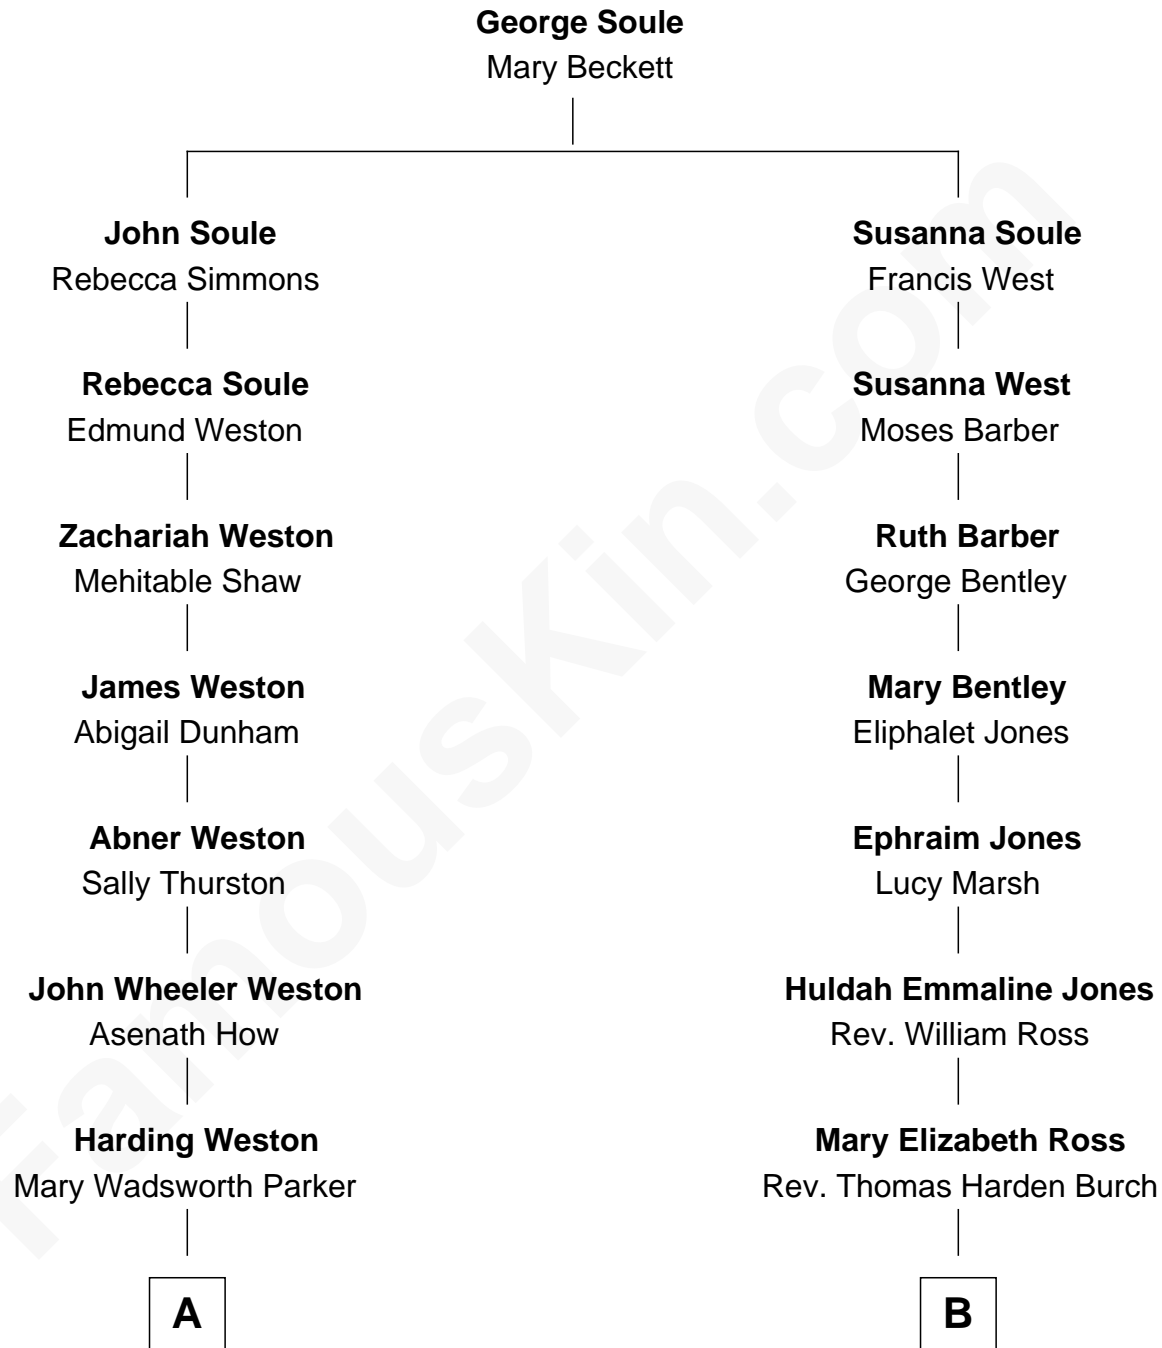

## Relationship Chart of

### Ezra Pound

*Expatriate American Poet and Critic*

8th cousin 3 times removed of

**Julie Bowen**

*TV and Movie Actress*

**A**

**Isabel Weston**  
Homer Loomis Pound

**Ezra Pound**  
*Poet and Critic*