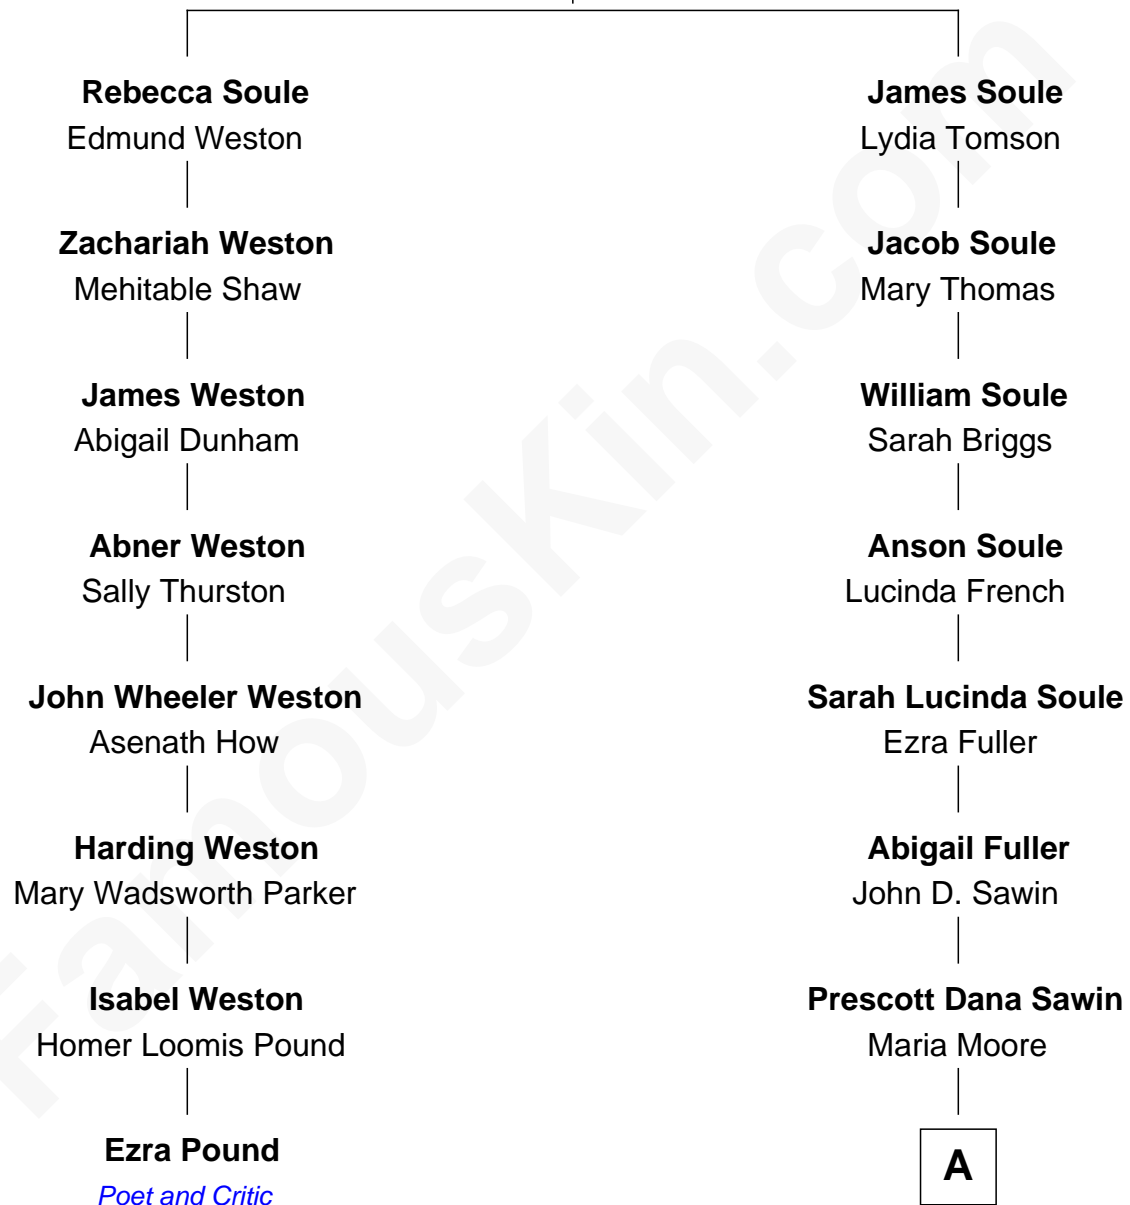

FamousKin.com

Relationship Chart of

Ezra Pound

Expatriate American Poet and Critic

7th cousin 4 times removed of

Rob Cantor

Singer and Songwriter

John Soule
Rebecca Simmons

A

—
Kenneth Collins Sawin
Florence Myrtle Thompson

—
Marion C. Sawin
Frederick Dumont Goodyear

—
Jacqueline Dumont Goodyear
Lawrence Conrad Hoff

—
Marion Catherine Hoff
Dr. David Mark Cantor

—
Rob Cantor
Singer and Songwriter