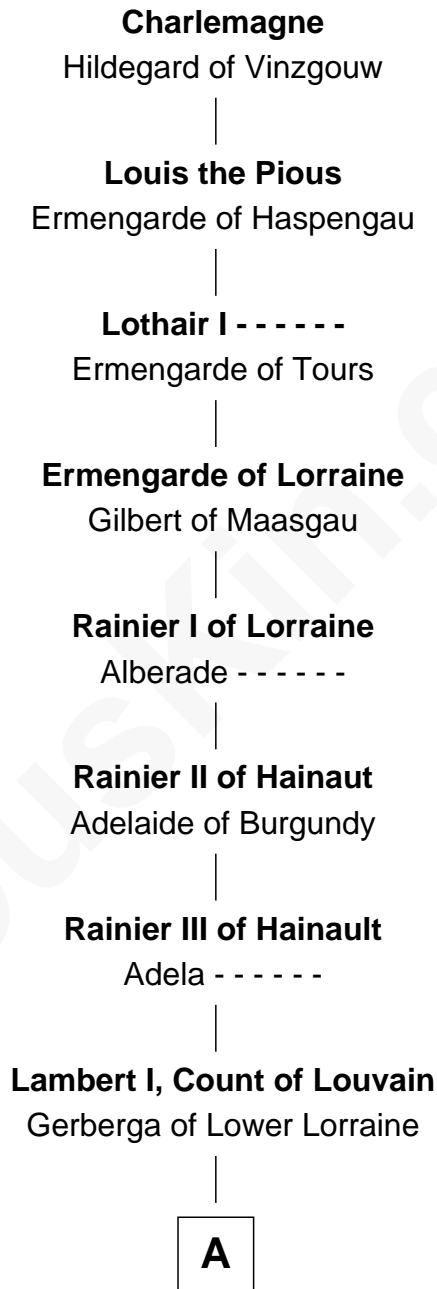

FamousKin.com Relationship Chart of

Ezra Pound

Expatriate American Poet and Critic

36th Great-grandson of

Charlemagne

King of the Franks

A

Mathilde of Louvain
Eustace I of Boulogne

Lambert II of Lens
Adelaide of Normandy

Judith of Lens
Waltheof II of Northumbria

Maud of Northumberland
David I, King of Scotland

Henry of Huntingdon
Ada de Warenne

William I, King of Scotland
----- Avenal