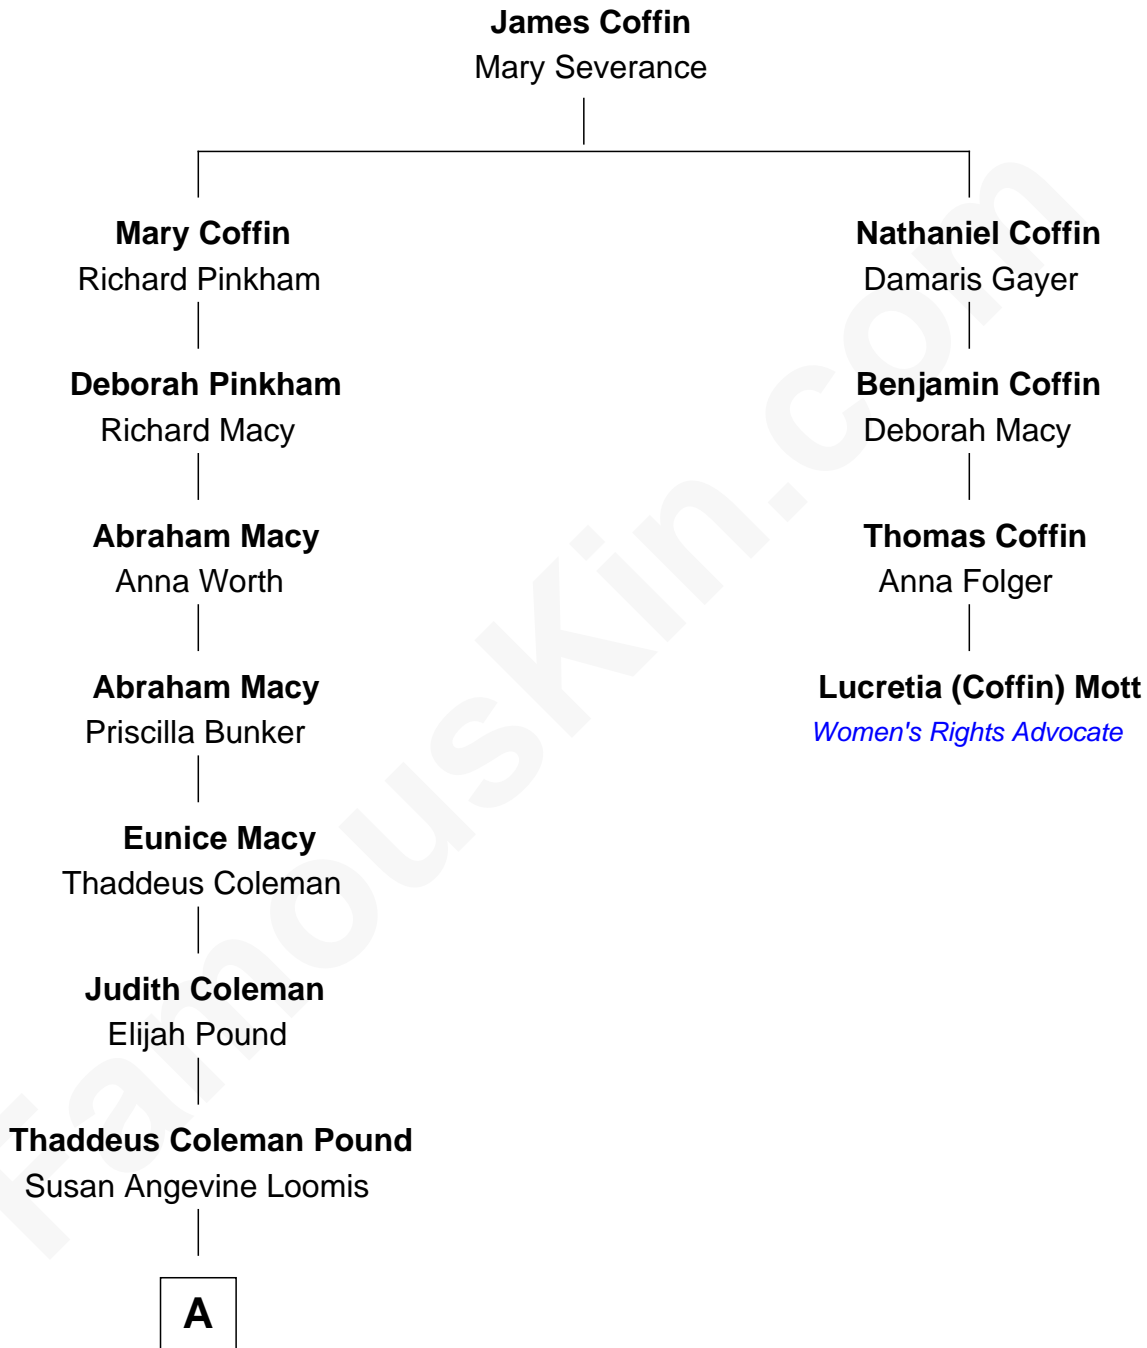

# FamousKin.com

## Relationship Chart of

### Ezra Pound

*Expatriate American Poet and Critic*

3rd cousin 5 times removed of

### Lucretia (Coffin) Mott

*Abolitionist and Women's Rights Advocate*

FamousKin.com