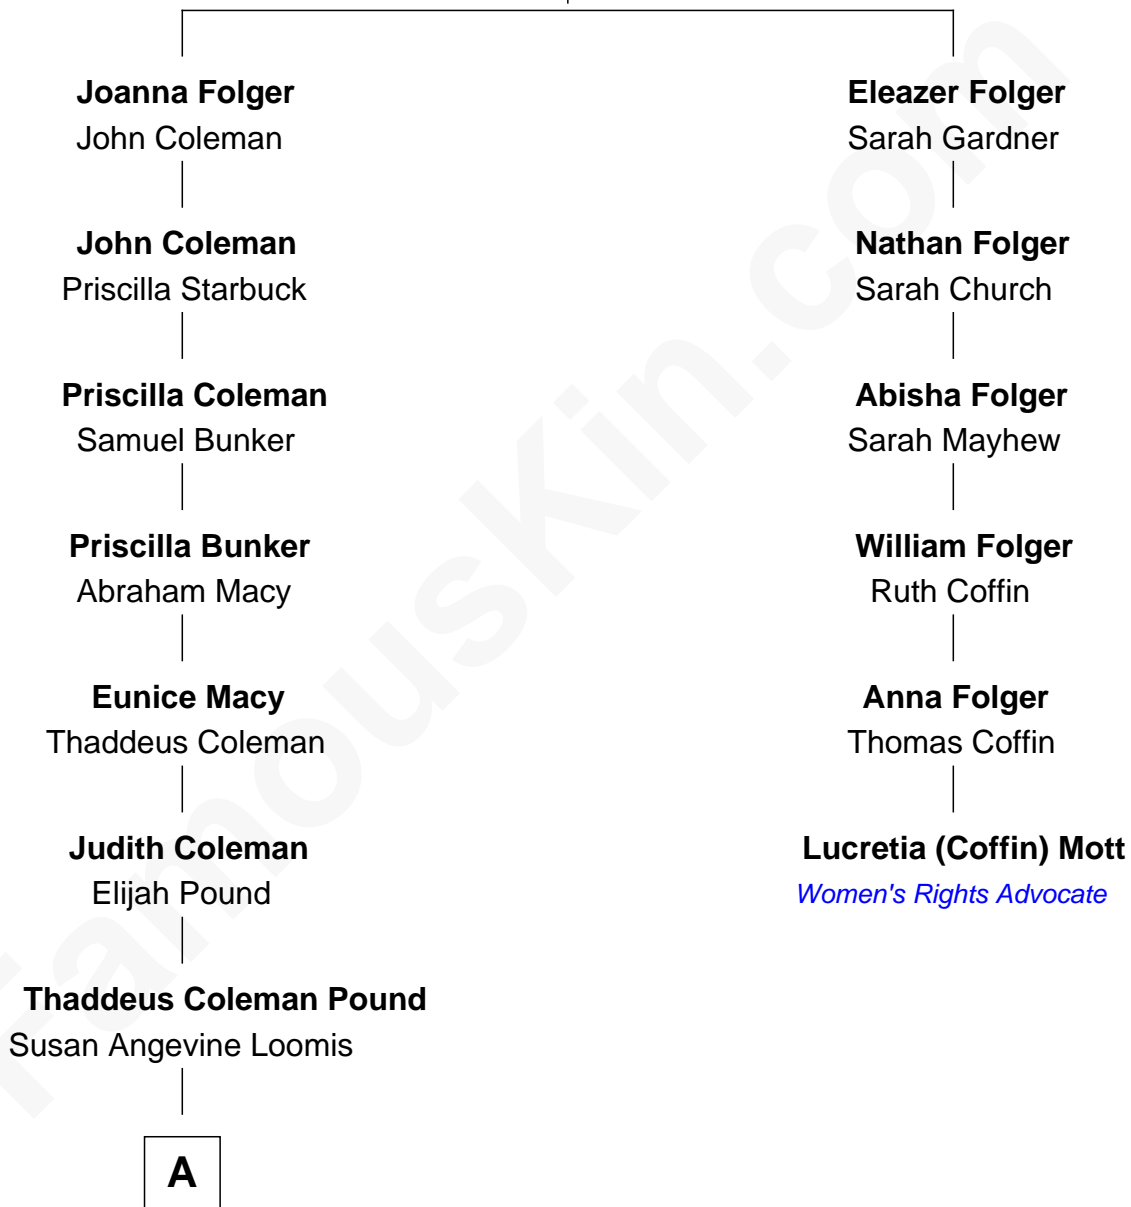

## Relationship Chart of

### Ezra Pound

*Expatriate American Poet and Critic*

5th cousin 3 times removed of

### Lucretia (Coffin) Mott

*Abolitionist and Women's Rights Advocate*

**Peter Folger**

Mary Morrill

**A**

|  
**Homer Loomis Pound**

Isabel Weston

|  
**Ezra Pound**