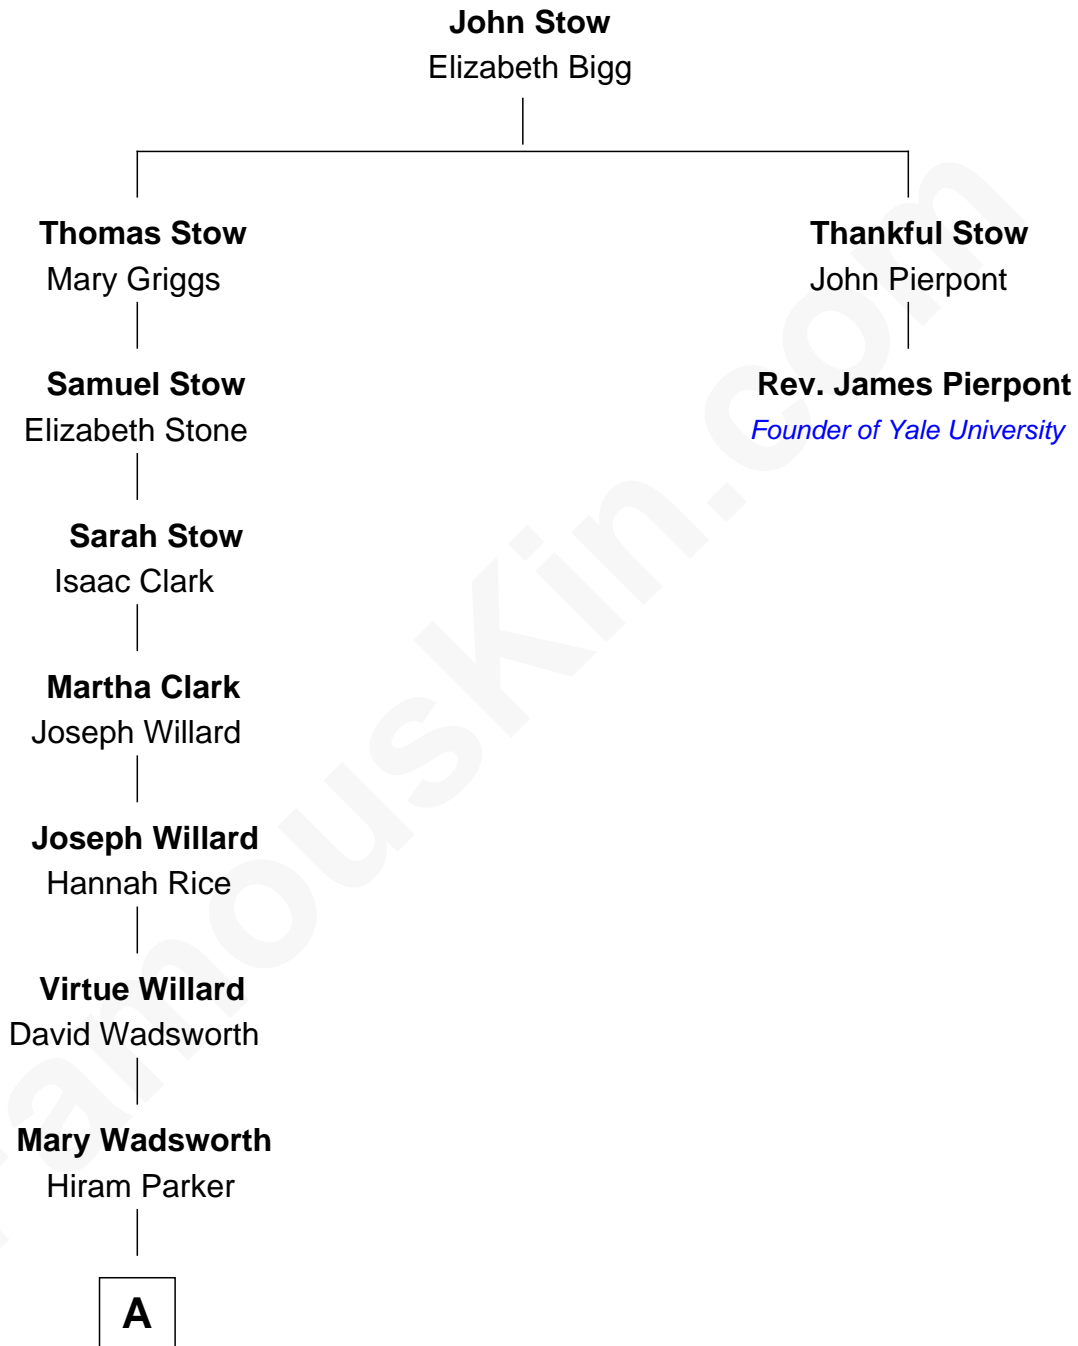

FamousKin.com

Relationship Chart of

Ezra Pound

Expatriate American Poet and Critic

1st cousin 8 times removed of

Rev. James Pierpont
Founder of Yale University

A

—
Mary Wadsworth Parker

Harding Weston

—
Isabel Weston

Homer Loomis Pound

—
Ezra Pound

Poet and Critic

FamousKin.com