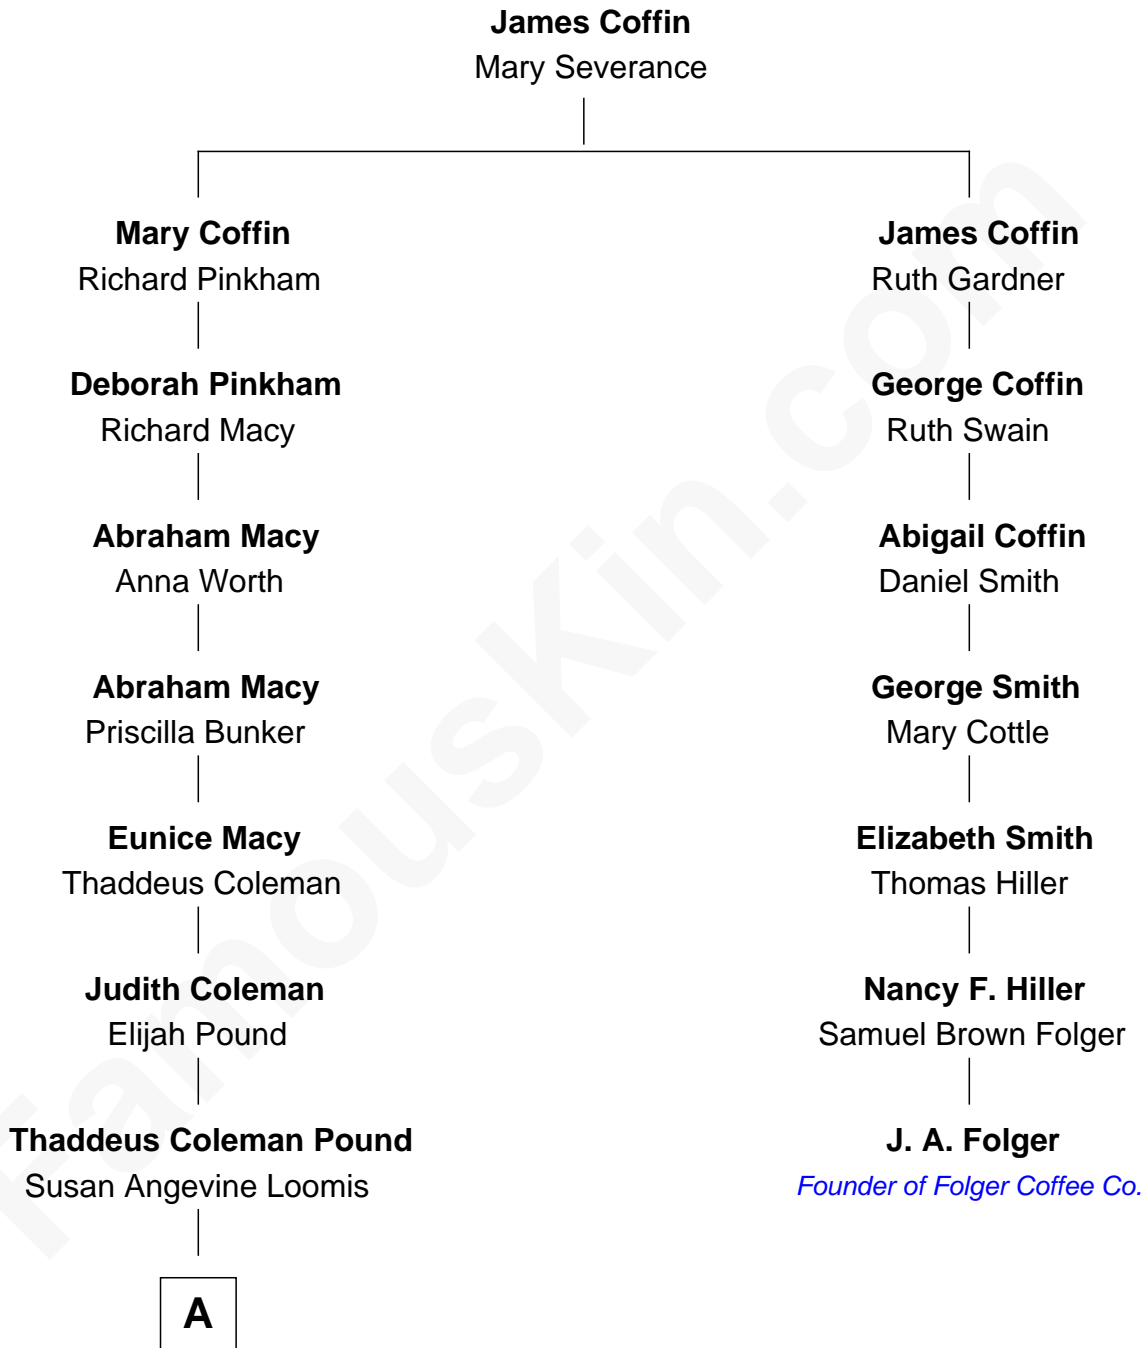

FamousKin.com

Relationship Chart of

Ezra Pound

Expatriate American Poet and Critic

6th cousin 2 times removed of

J. A. Folger

Founder of Folger Coffee Company

FamousKin.com