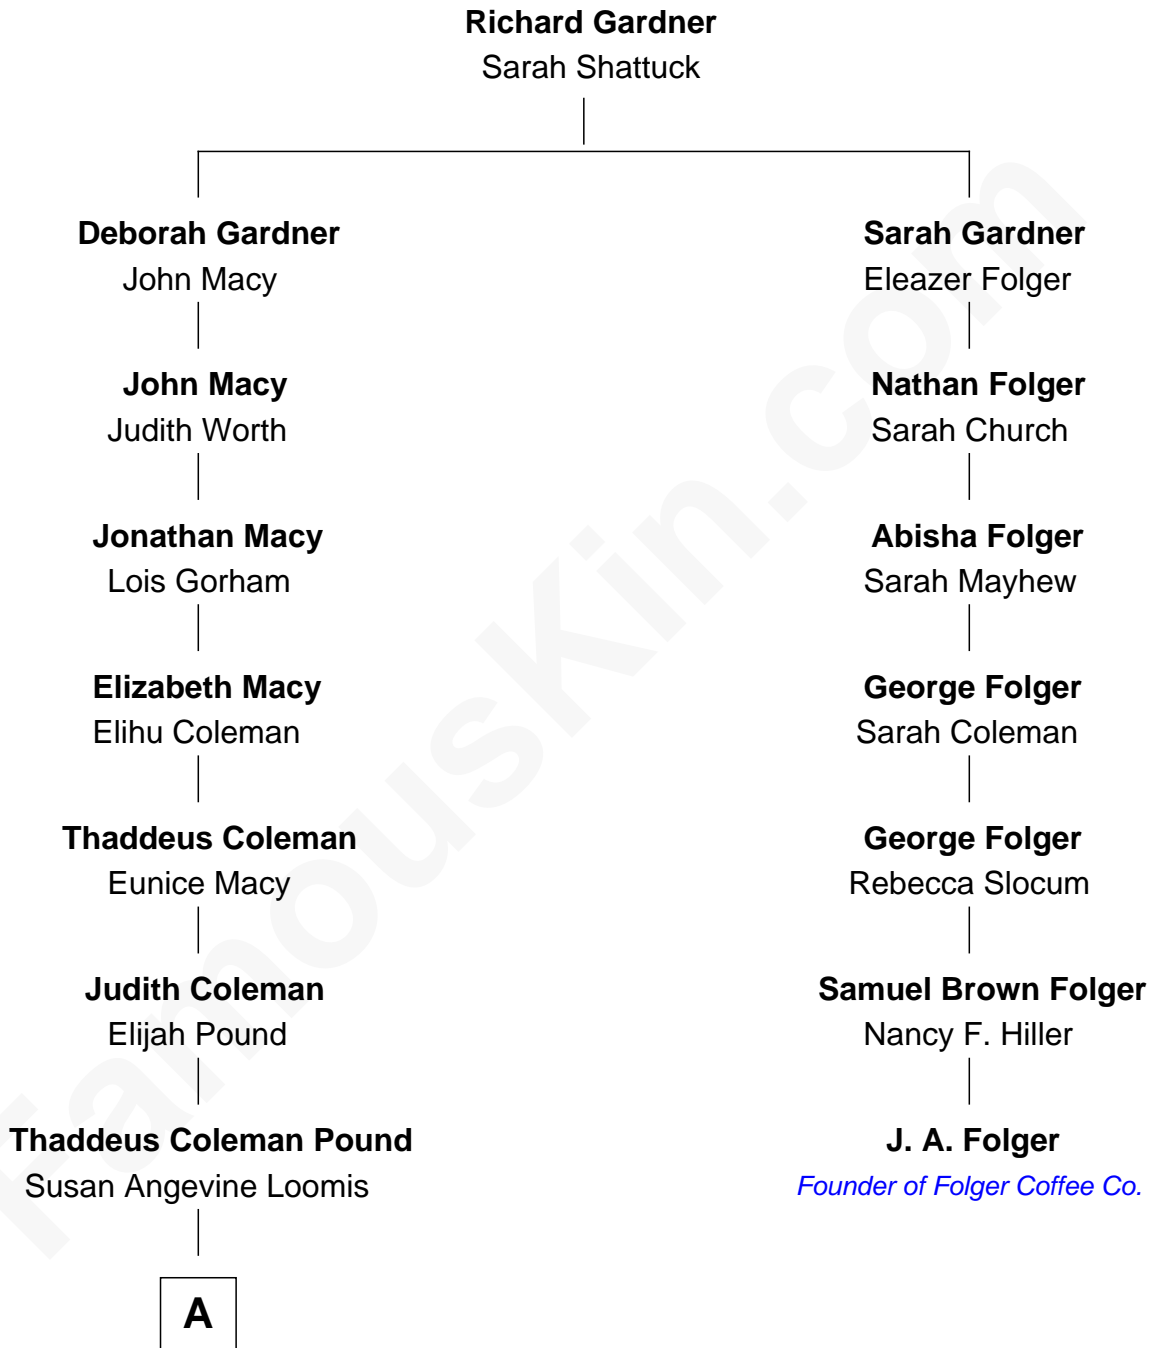

# FamousKin.com

## Relationship Chart of

### Ezra Pound

*Expatriate American Poet and Critic*

6th cousin 2 times removed of

**J. A. Folger**

*Founder of Folger Coffee Company*

FamousKin.com