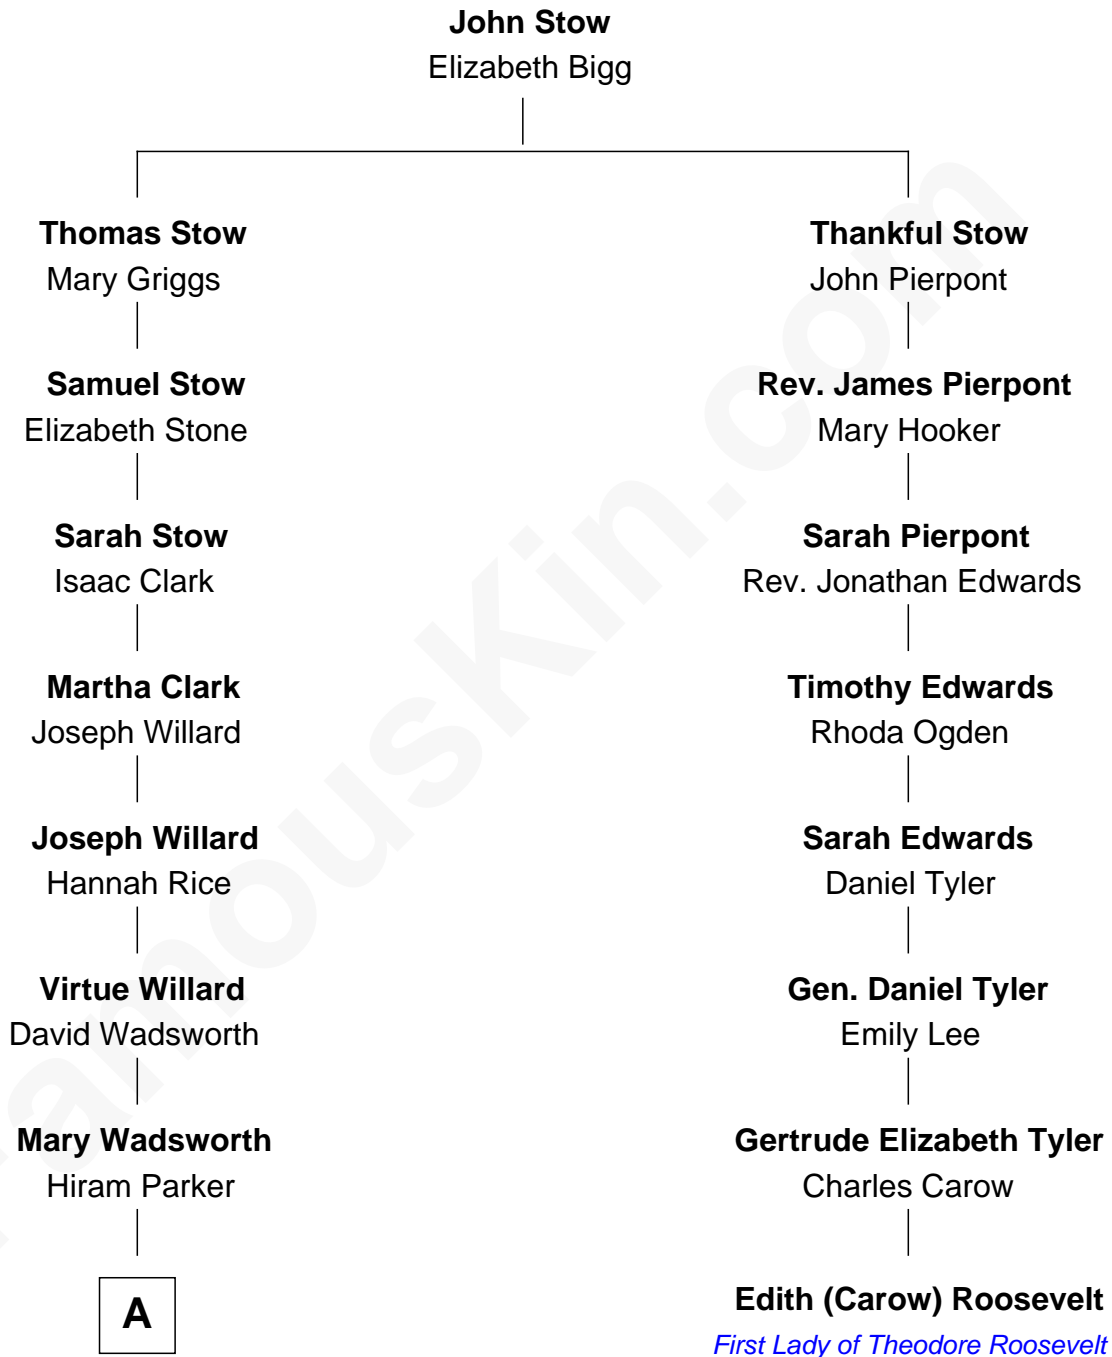

FamousKin.com

Relationship Chart of

Ezra Pound

Expatriate American Poet and Critic

7th cousin 2 times removed of

Edith (Carow) Roosevelt

First Lady of President Theodore Roosevelt

A

—
Mary Wadsworth Parker

Harding Weston

—
Isabel Weston

Homer Loomis Pound

—
Ezra Pound

Poet and Critic

FamousKin.com