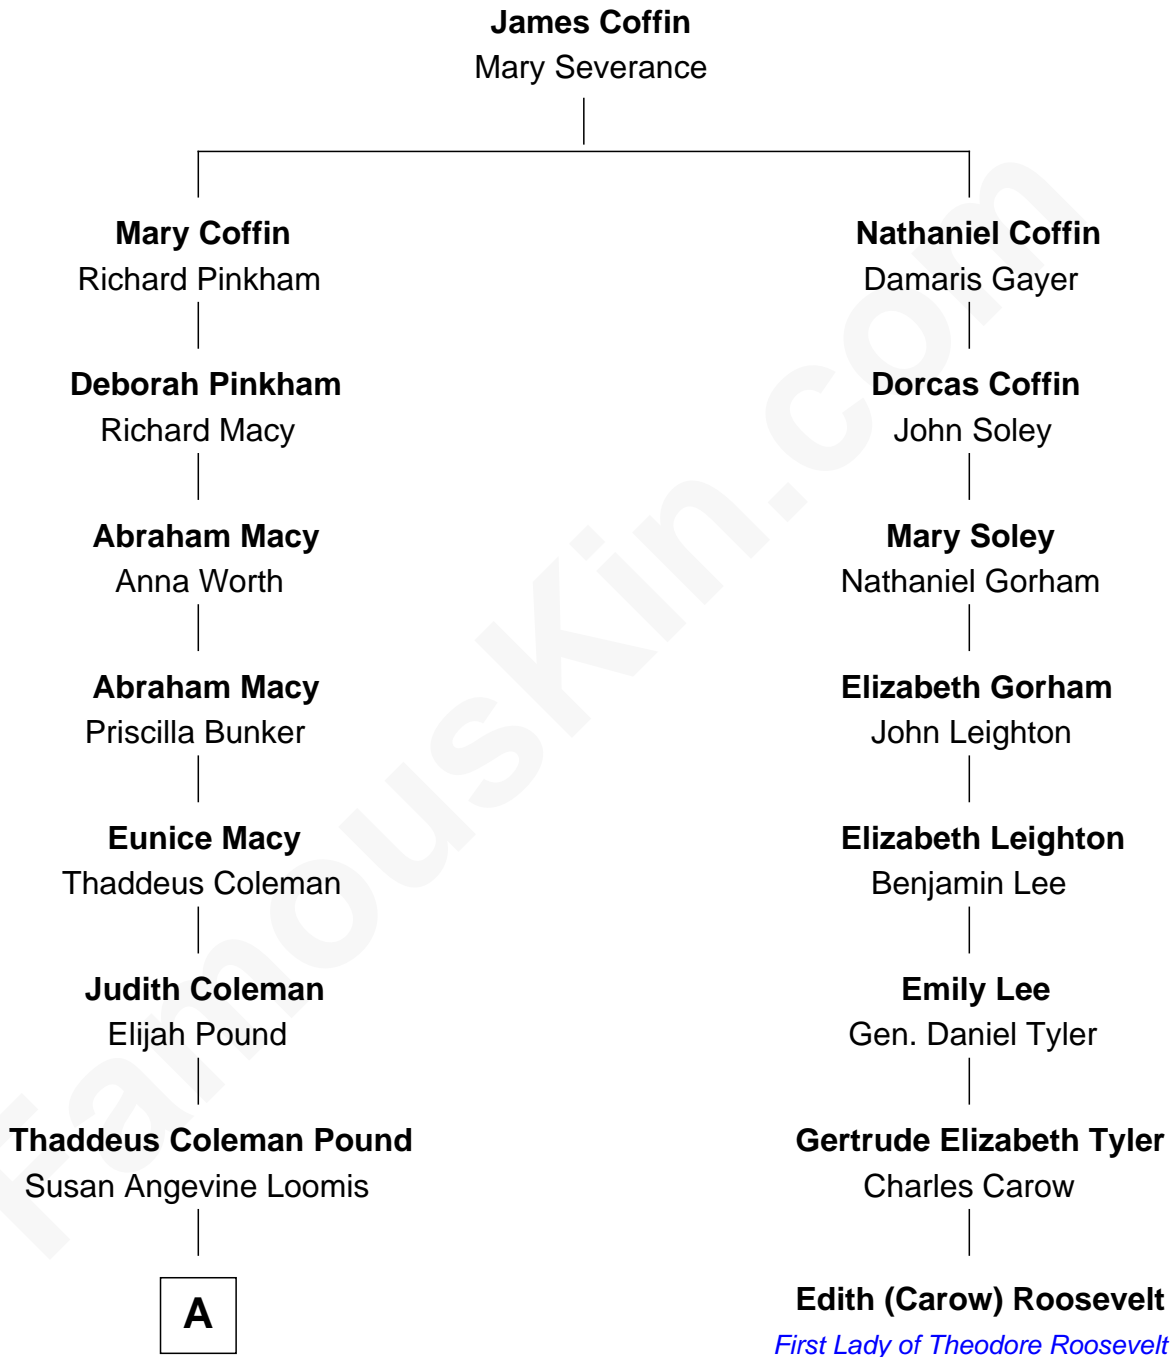

FamousKin.com

Relationship Chart of

Ezra Pound

Expatriate American Poet and Critic

7th cousin 1 time removed of

Edith (Carow) Roosevelt

First Lady of President Theodore Roosevelt

A

—
Homer Loomis Pound

Isabel Weston

—
Ezra Pound

Poet and Critic

FamousKin.com