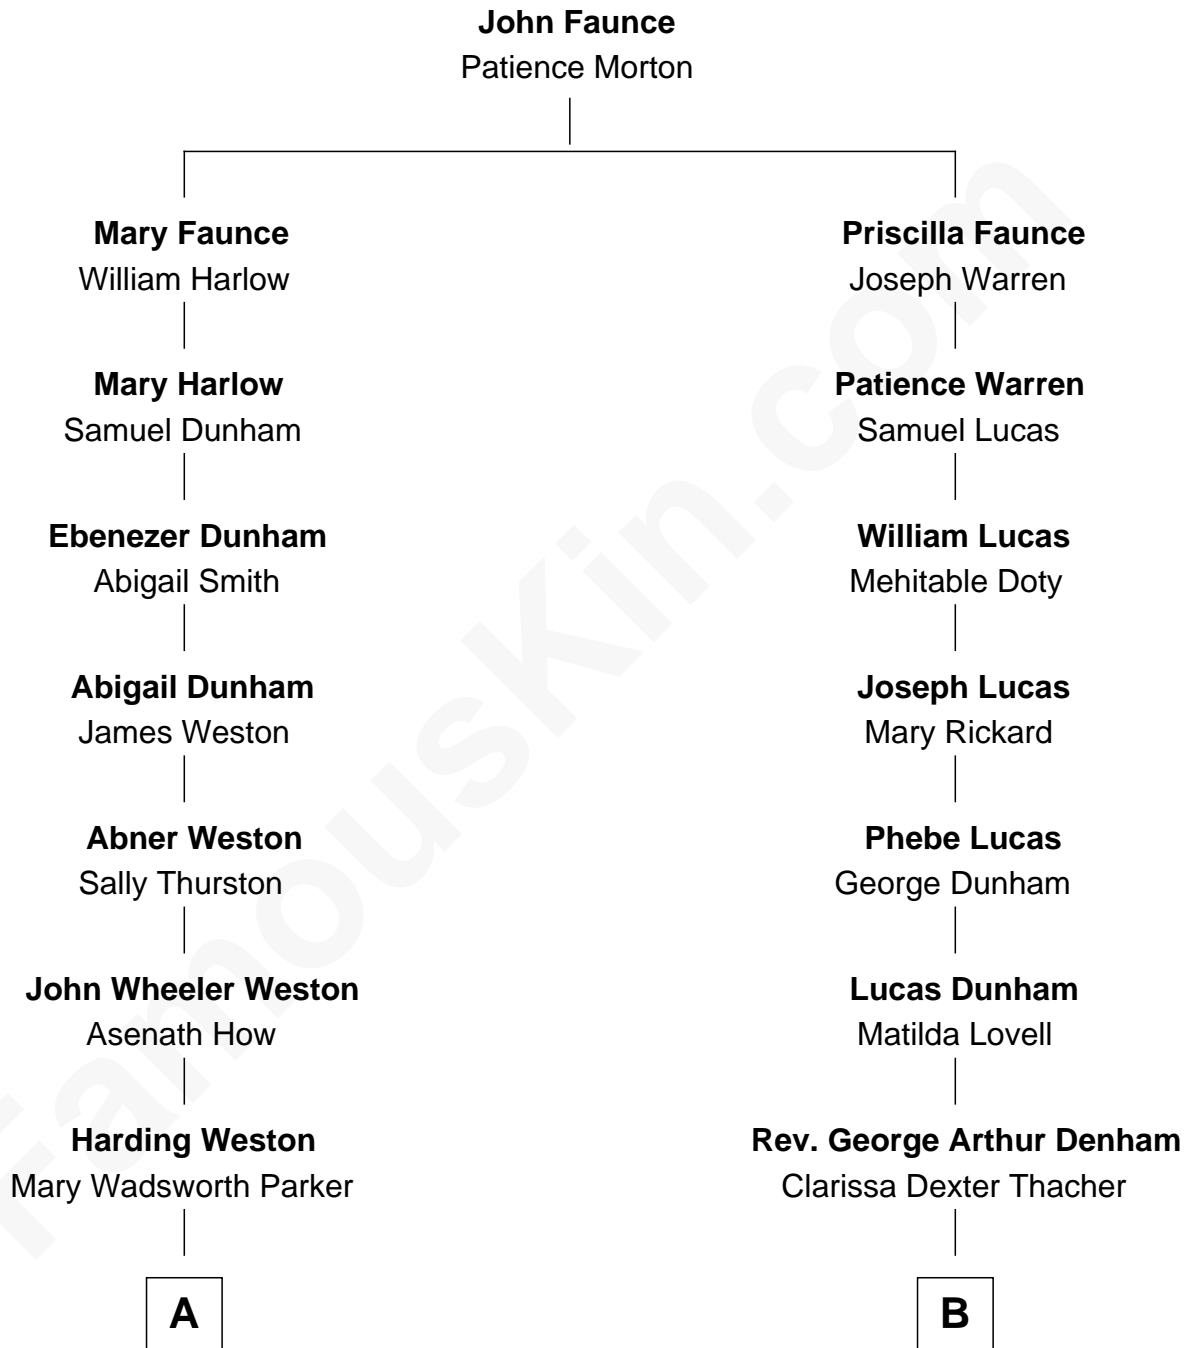

FamousKin.com

Relationship Chart of

Ezra Pound

Expatriate American Poet and Critic

8th cousin 1 time removed of

Samuel P. Goddard

12th Governor of Arizona

A

Isabel Weston
Homer Loomis Pound

Ezra Pound
Poet and Critic

B

Matthew Thacher Denham
Clara E. Fisher

Florence Hilton Denham
Samuel Pearson Goddard

Samuel P. Goddard
12th Governor of Arizona

FamousKin.com