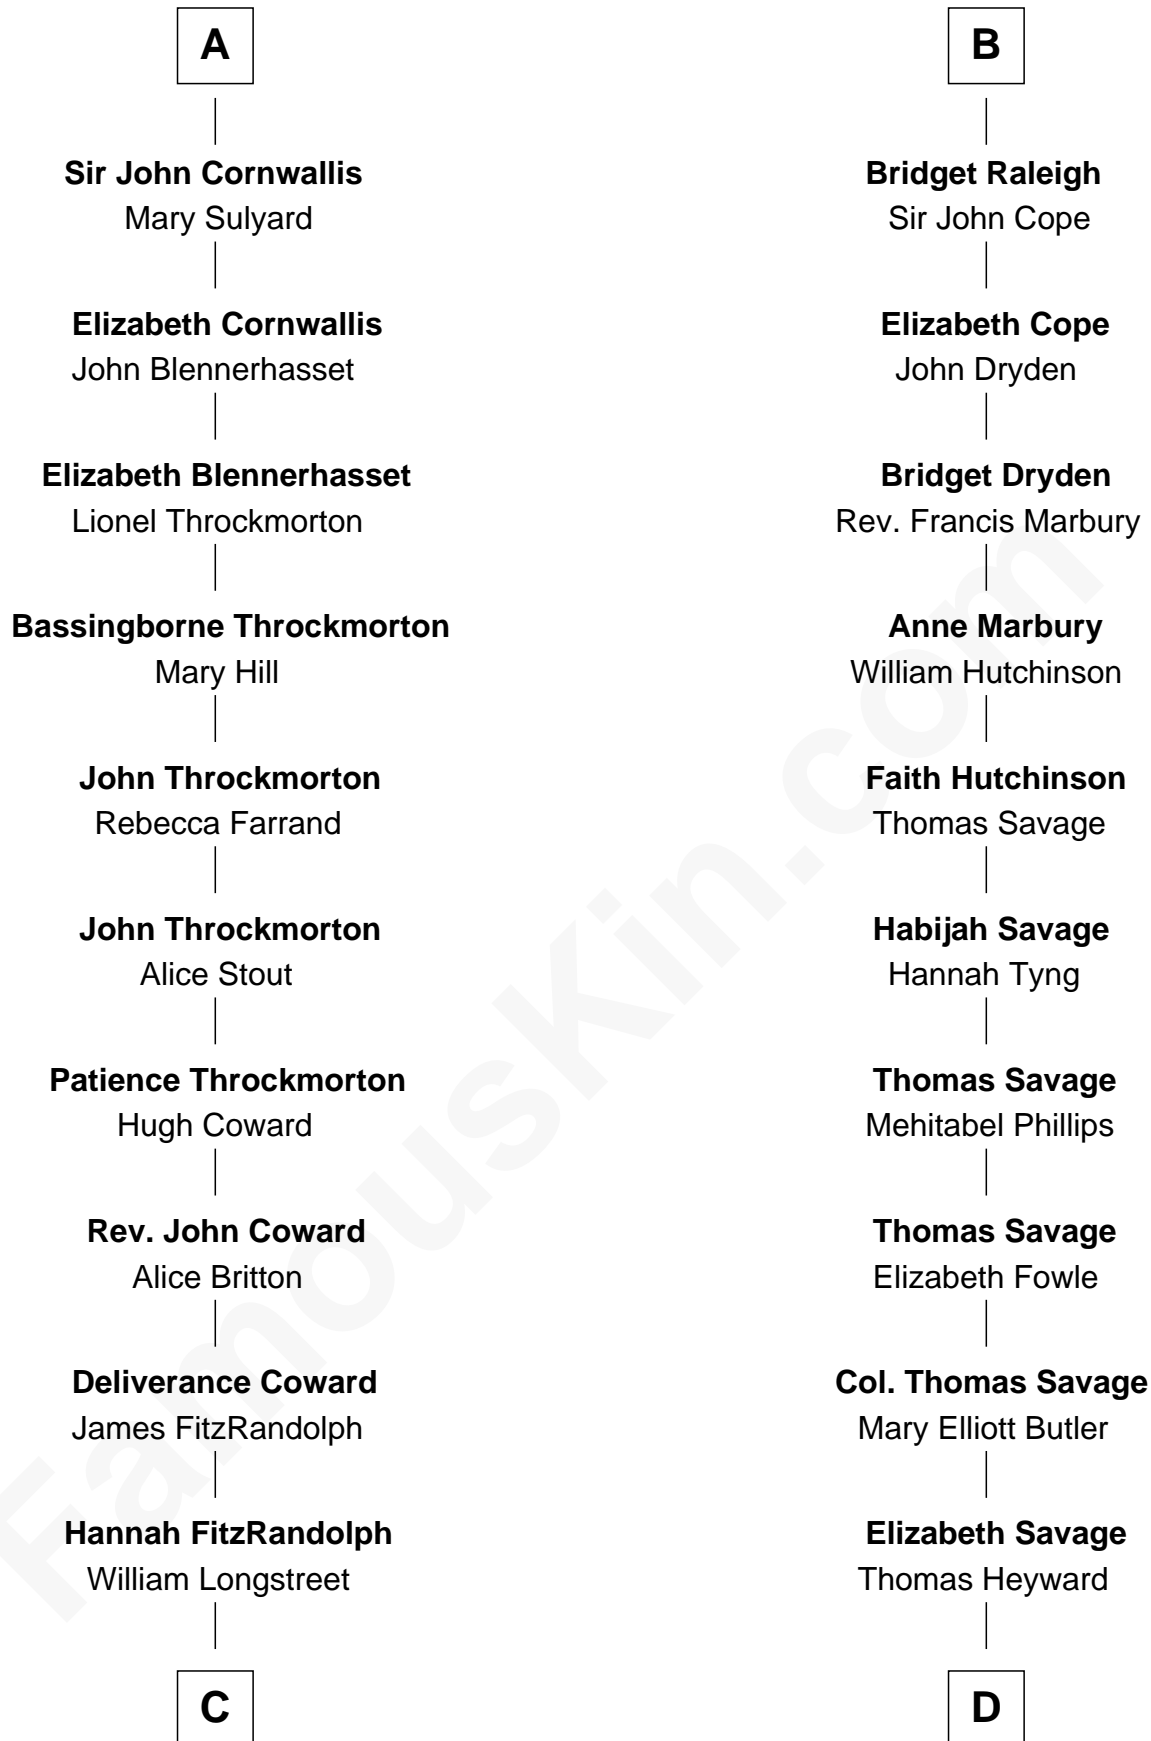

FamousKin.com Relationship Chart of

Ben Ames Williams

Novelist and Short Story Author

20th cousin 1 time removed of

DuBose Heyward

Author of Porgy (Porgy & Bess)

Hugh le Despencer

Eleanor de Clare

William Raleigh

Sir Edward Raleigh

Margaret Verney

Sir Edward Raleigh

Anne Chamberlayne

B

C

James Longstreet

Mary Anna Dent

Sarah Jane Longstreet

Charles Bingley Ames

Sarah Marshall Ames

Daniel Webster Williams

Ben Ames Williams

Novelist and Short Story Author

D

Thomas Heyward

Ann Eliza Cuthbert

Thomas Savage Heyward

Georgianna Hasell

Thomas Savage Heyward

Louisa Watkins

Edwin Watkins Heyward

Jane Screven DuBose