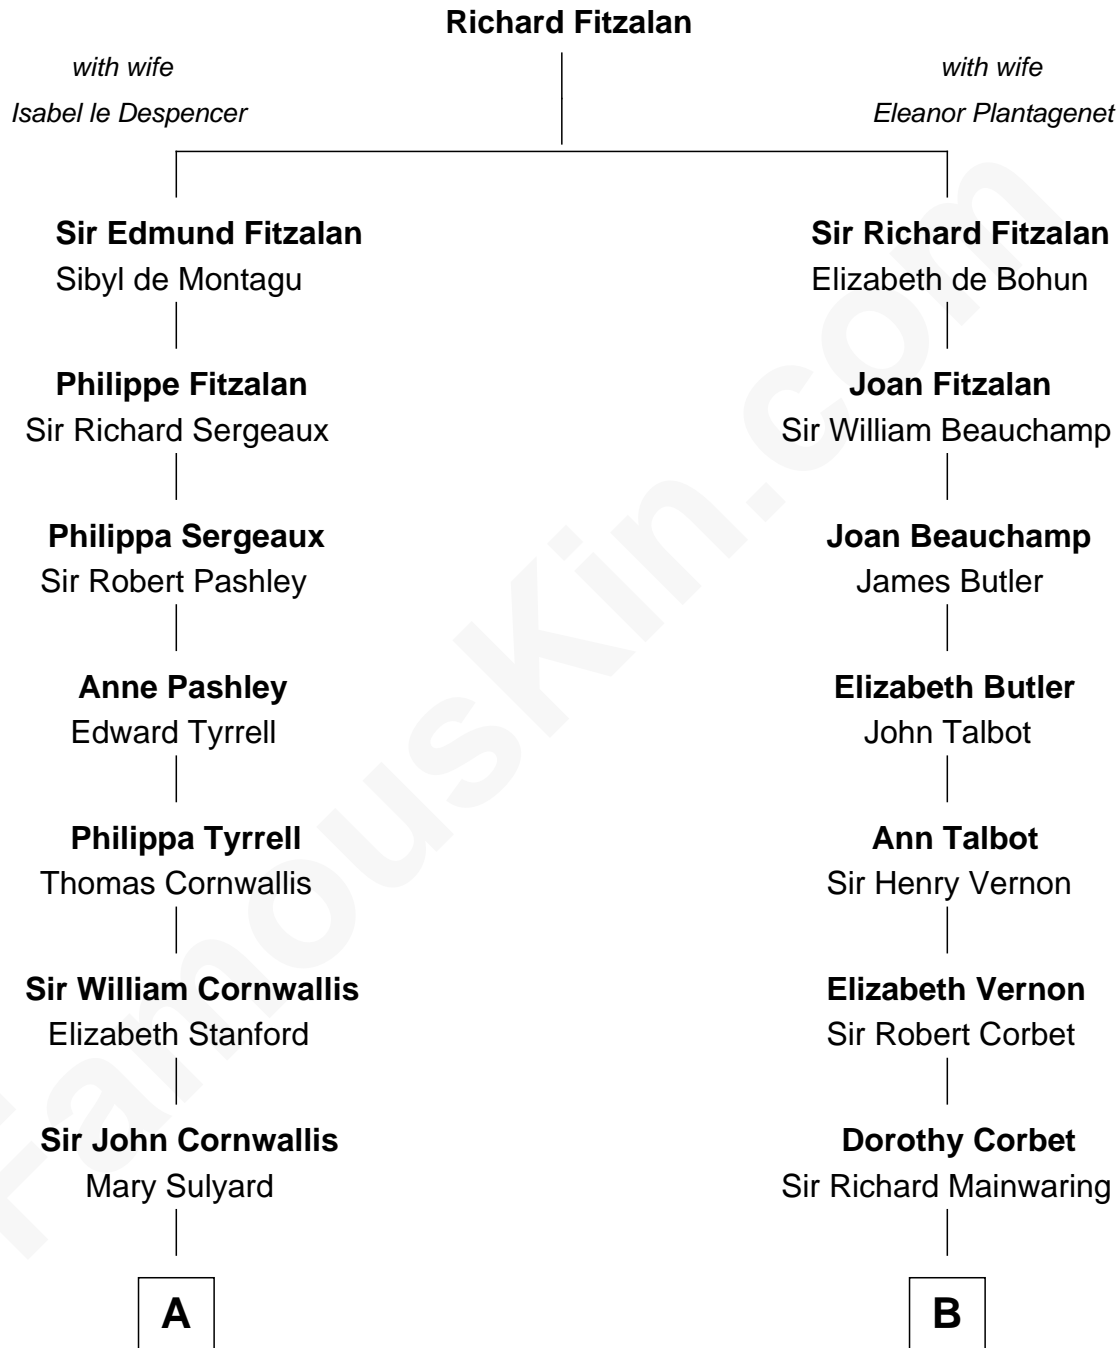

FamousKin.com Relationship Chart of

Ben Ames Williams

Novelist and Short Story Author

19th cousin 1 time removed of

Shadoe Stevens

Radio Disc Jockey

C

Sarah Jane Longstreet

Charles Bingley Ames

Sarah Marshall Ames

Daniel Webster Williams

Ben Ames Williams

Novelist and Short Story Author

D

Josey Chaffee Cook

Julianne Frances Taylor