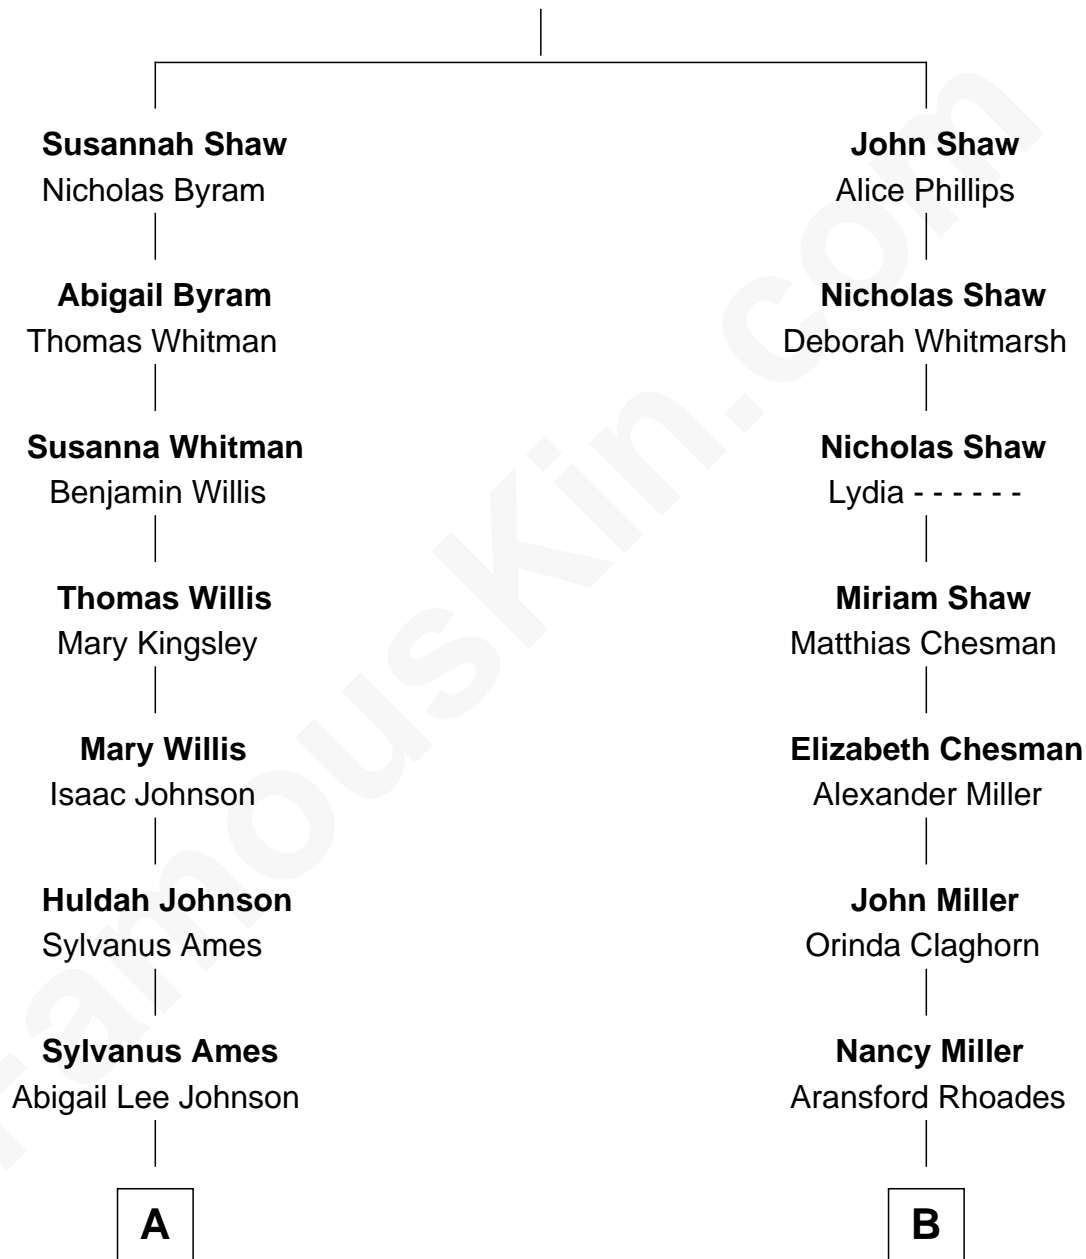

# FamousKin.com Relationship Chart of

**Ben Ames Williams**

*Novelist and Short Story Author*

9th cousin 2 times removed of

**Penn Jillette**

*Magician*

**Abraham Shaw**

Bridget Best

**A**

**Charles Bingley Ames**  
Sarah Jane Longstreet

**Sarah Marshall Ames**  
Daniel Webster Williams

**Ben Ames Williams**  
*Novelist and Short Story Author*

**B**

**Ellen L. Rhoades**  
Marshall I. Jenkins