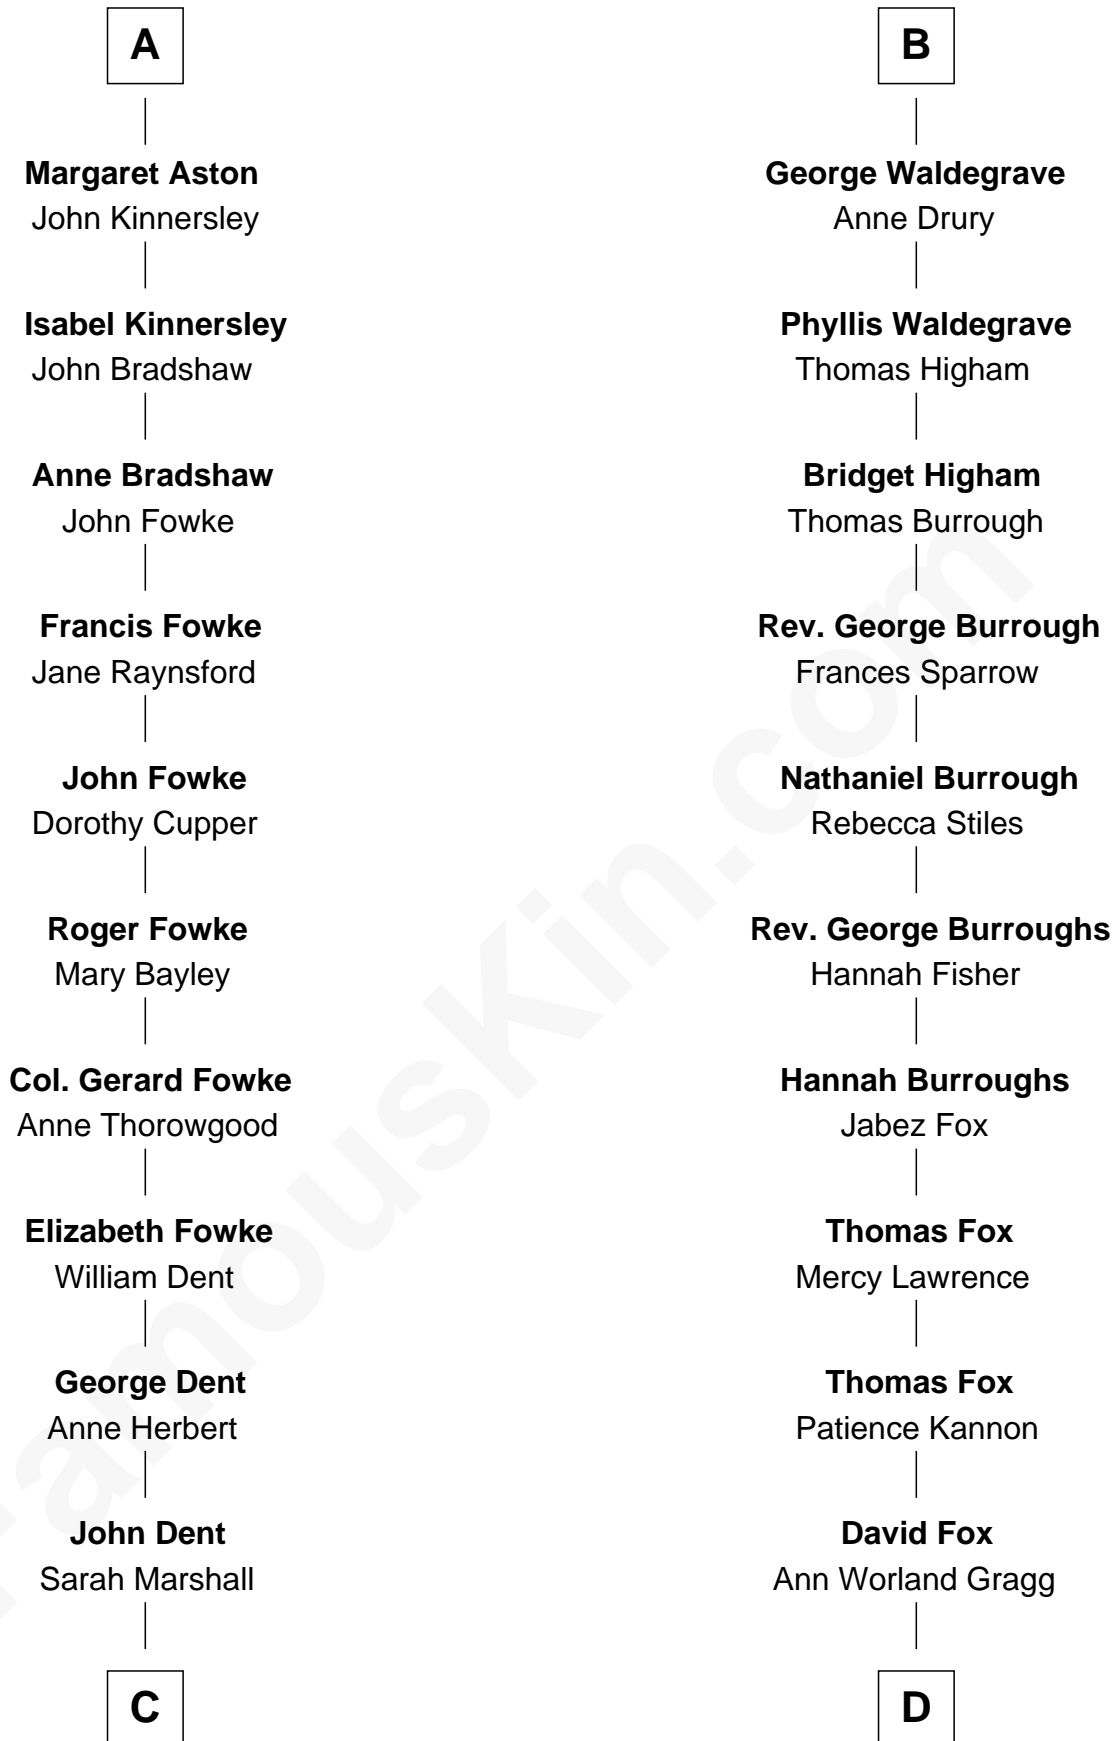

FamousKin.com Relationship Chart of

Ben Ames Williams

Novelist and Short Story Author

21st cousin of

Bob Moore

Co-Founder, Bob's Red Mill

William de Ros
Maude de Vaux

Sir William de Ros
Margery de Badlesmere

Maud de Roos
John de Welles

Margery de Welles
Stephen le Scrope

Maude le Scrope
Sir Baldwin Freville

Joyce Freville
Sir Roger Aston

Sir Robert Aston
Isabel Brereton

John Aston
Elizabeth Delves

A

Agnes de Ros
Pain de Tibetot

Sir John de Tibetot
Margaret de Badlesmere

Sir Robert de Tibetot
Margaret Deincourt

Elizabeth de Tibetot
Sir Philip le Despencer

Margery Despencer
Sir Roger Wentworth

Henry Wentworth
Elizabeth Howard

Margery Wentworth
Sir William Waldegrave

B

C

Thomas Marshall Dent

Anne Magruder

Mary Anna Dent

James Longstreet

Sarah Jane Longstreet

Charles Bingley Ames