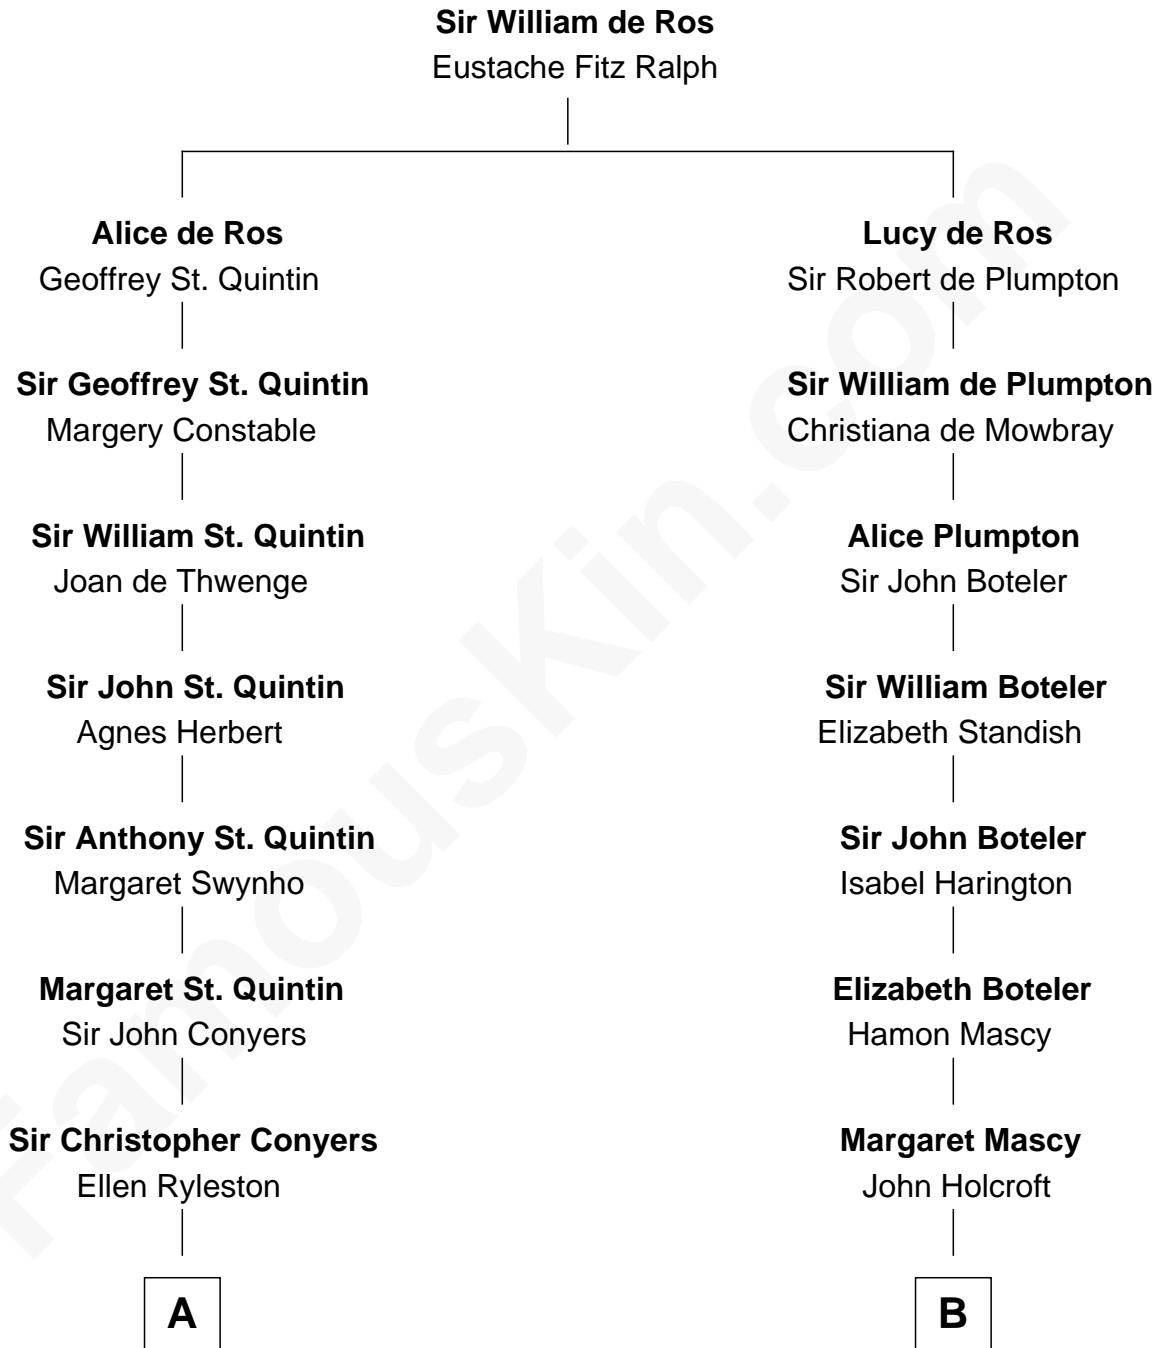

FamousKin.com

Relationship Chart of

Ben Ames Williams

Novelist and Short Story Author

18th cousin 2 times removed of

Ellen (Herndon) Arthur

Wife of President Chester A. Arthur

C

James Longstreet
Mary Anna Dent

Sarah Jane Longstreet
Charles Bingley Ames

Sarah Marshall Ames
Daniel Webster Williams

Ben Ames Williams
Novelist and Short Story Author

D

Capt. William Lewis Herndon
Frances Elizabeth Hansborough