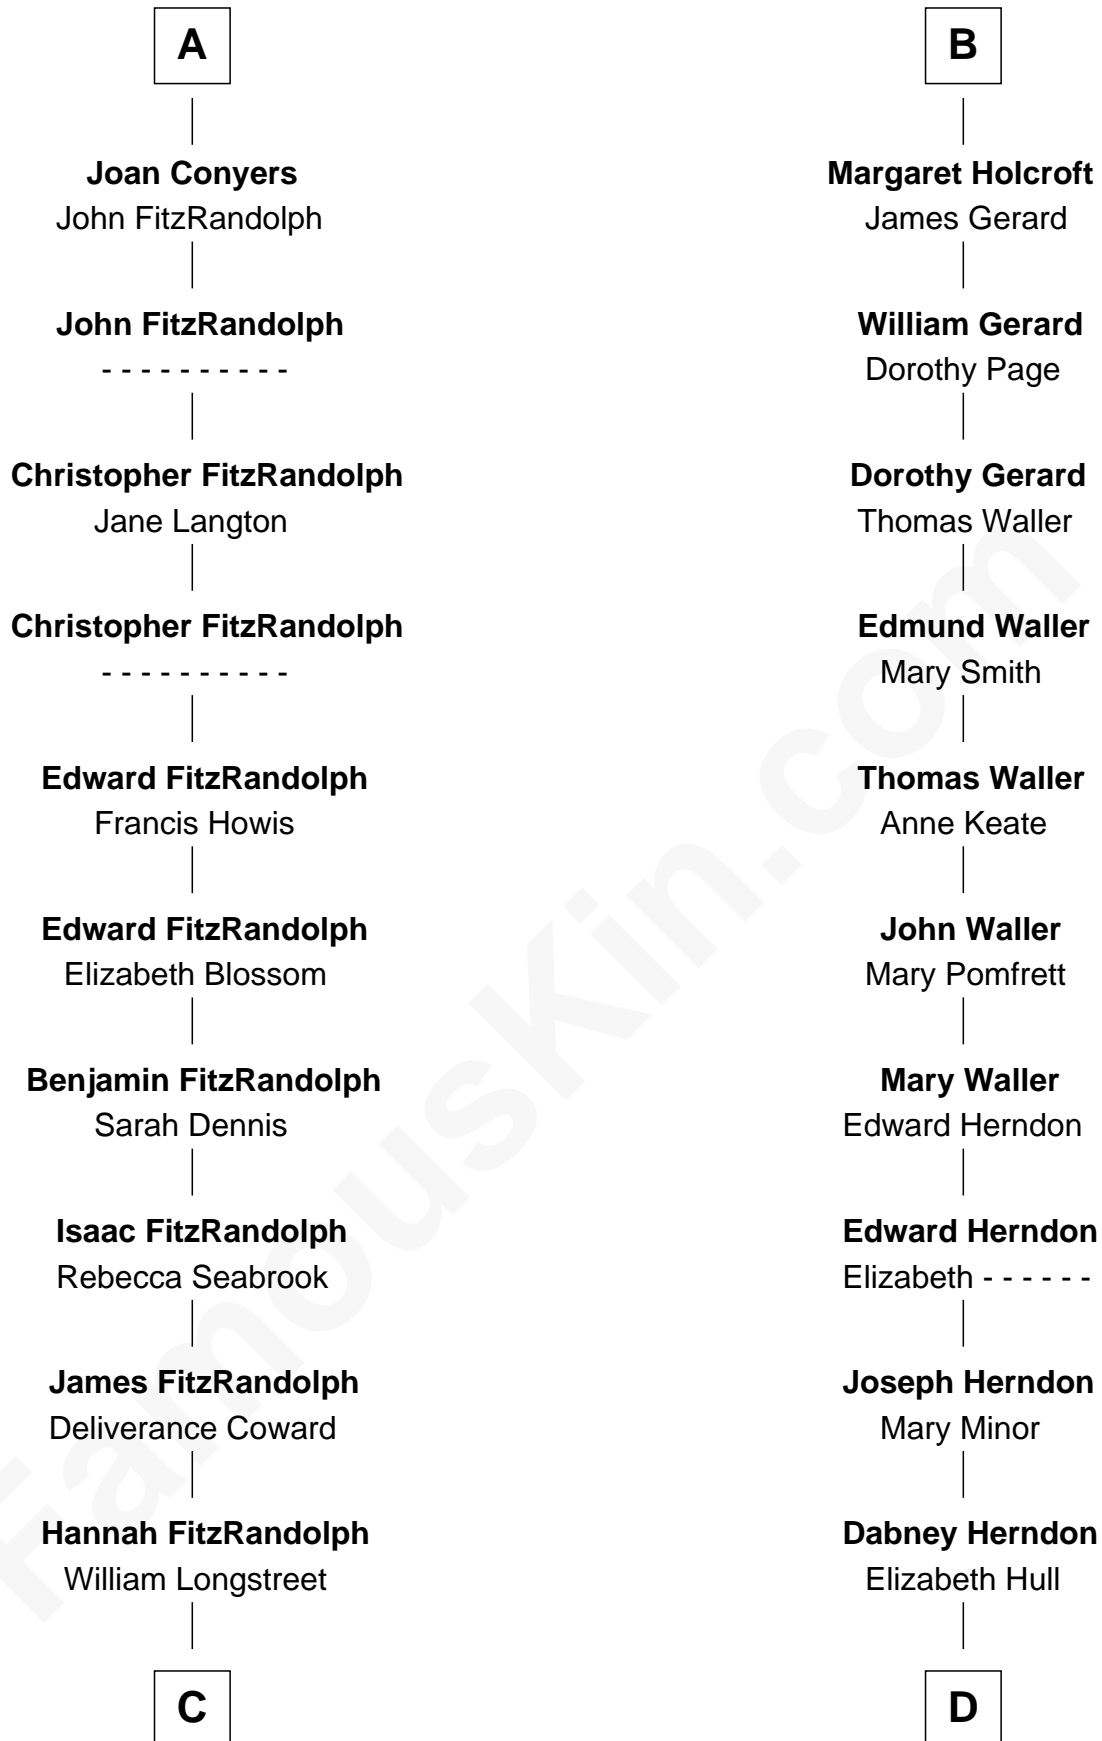

FamousKin.com

Relationship Chart of

Ben Ames Williams

Novelist and Short Story Author

18th cousin 2 times removed of

Ellen (Herndon) Arthur

Wife of President Chester A. Arthur

C

James Longstreet
Mary Anna Dent

Sarah Jane Longstreet
Charles Bingley Ames

Sarah Marshall Ames
Daniel Webster Williams

Ben Ames Williams
Novelist and Short Story Author

D

Capt. William Lewis Herndon
Frances Elizabeth Hansborough