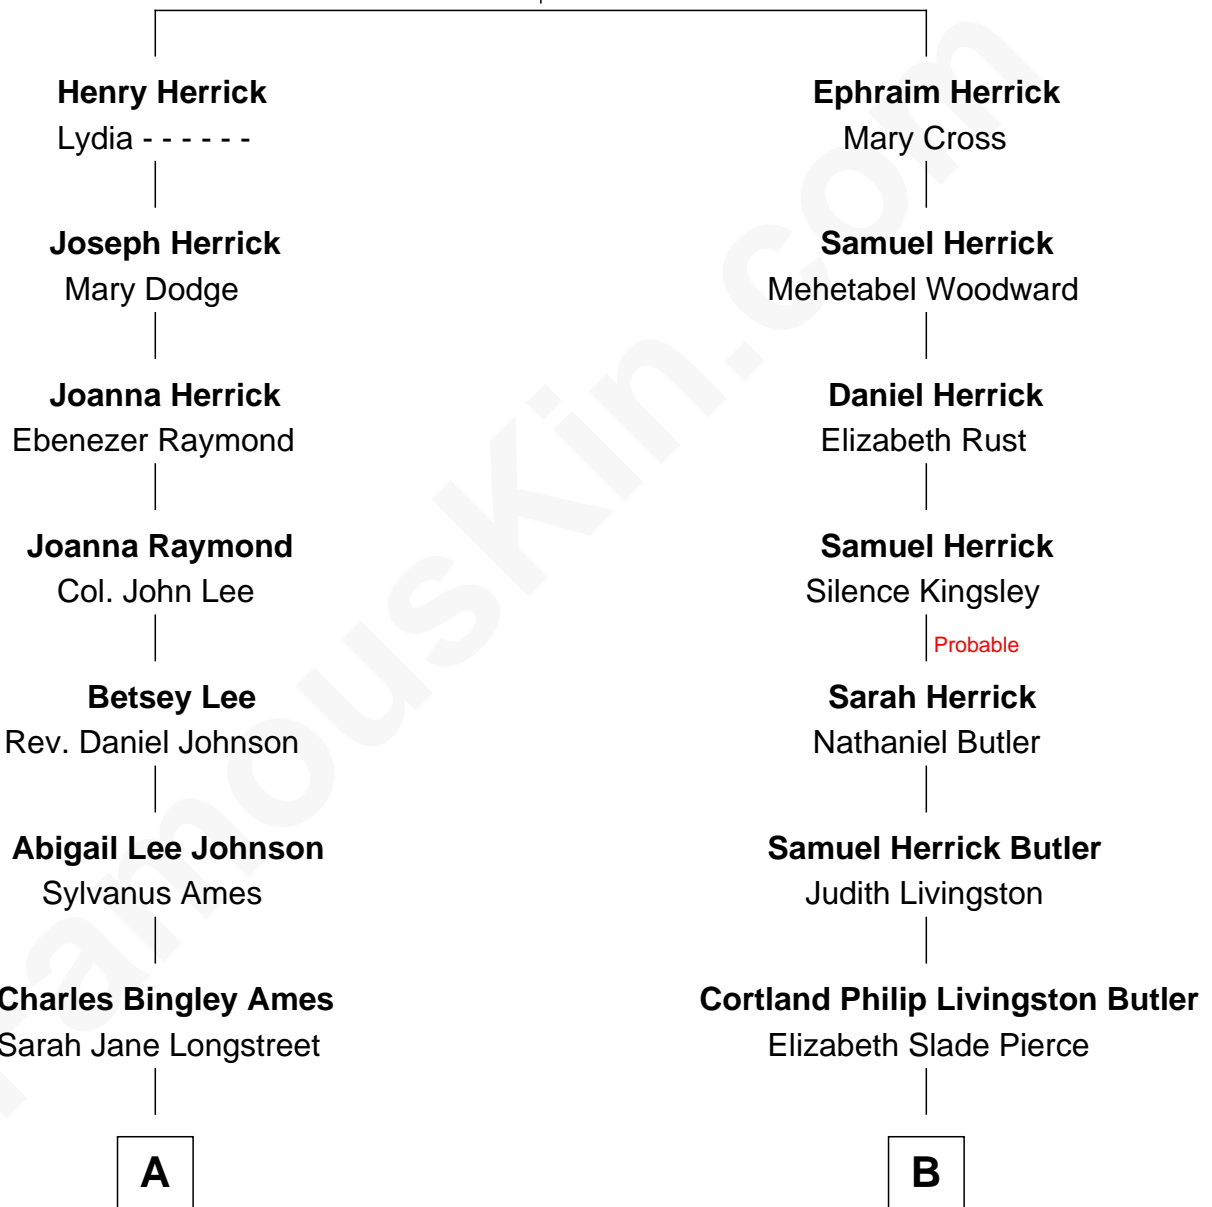

FamousKin.com Relationship Chart of

Ben Ames Williams

Novelist and Short Story Author

8th cousin 2 times removed of

George H. W. Bush

41st U.S. President

Henry Herrick
Edith Laskin

A

Sarah Marshall Ames
Daniel Webster Williams

Ben Ames Williams
Novelist and Short Story Author

B

Mary Elizabeth Butler
Robert Emmet Sheldon

Flora Sheldon
Samuel Prescott Bush

Prescott Sheldon Bush
Dorothy Wear Walker

George H. W. Bush
41st U.S. President

FamousKin.com