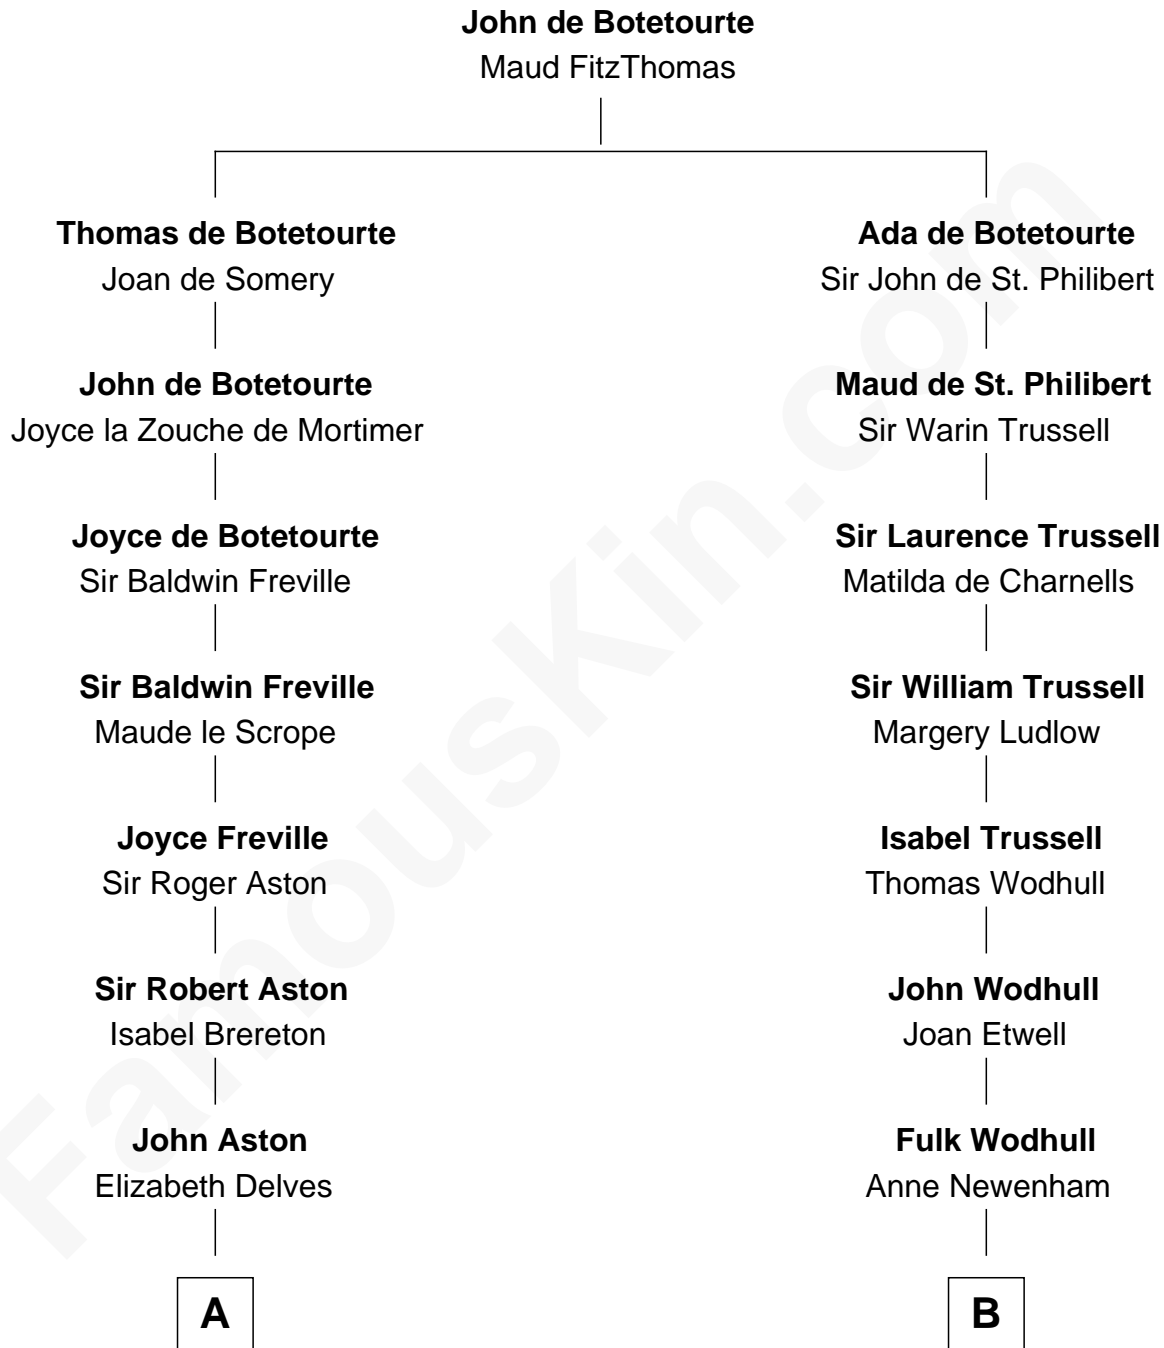

# FamousKin.com Relationship Chart of

**Ben Ames Williams**

*Novelist and Short Story Author*

21st cousin of

**Barbara (Pierce) Bush**

*First Lady of President George H.W. Bush*

**C**

**Thomas Marshall Dent**

Anne Magruder

**Mary Anna Dent**

James Longstreet

**Sarah Jane Longstreet**

Charles Bingley Ames

**Sarah Marshall Ames**

Daniel Webster Williams

**Ben Ames Williams**

*Novelist and Short Story Author*

**D**

**Jonathan Haines**

Mary Jane Sprague

**Sarah Haines**

Jacob Marion Flickinger

**Lulu Dell Flickinger**

James Edgar Robinson