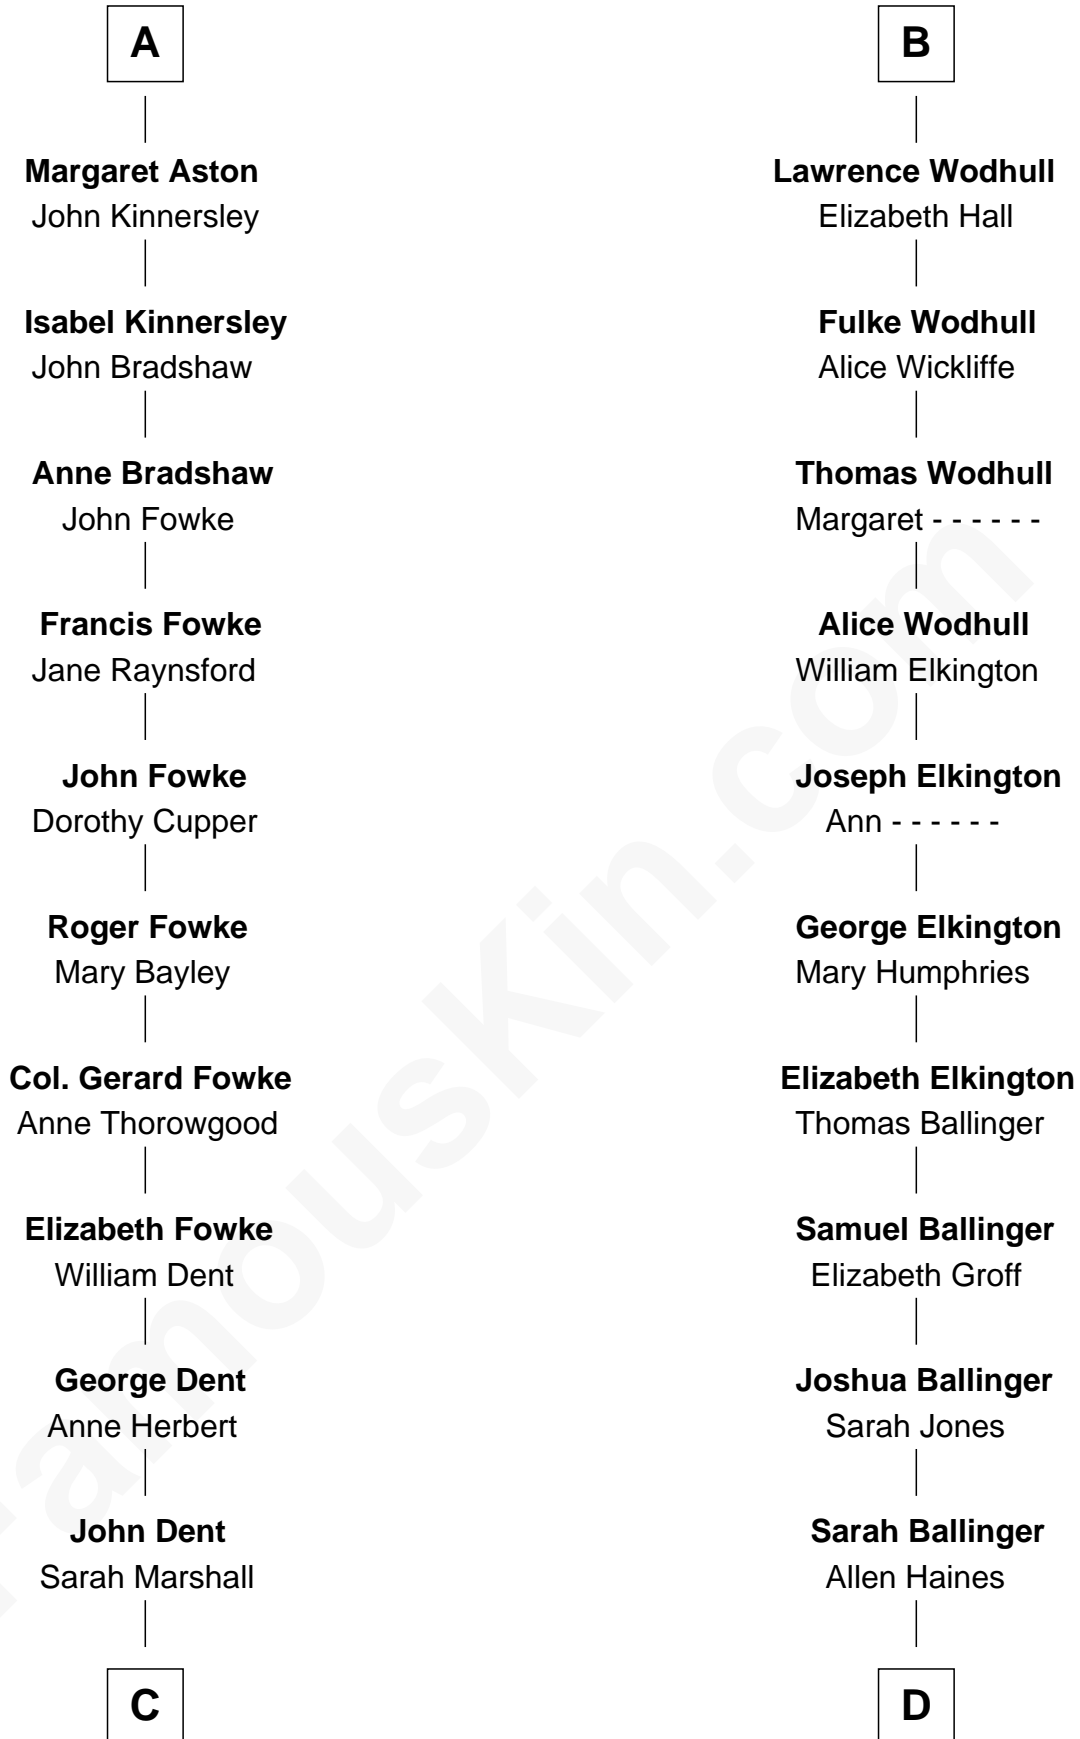

# FamousKin.com Relationship Chart of

**Ben Ames Williams**

*Novelist and Short Story Author*

21st cousin of

**Barbara (Pierce) Bush**

*First Lady of President George H.W. Bush*

**C**

**Thomas Marshall Dent**

Anne Magruder

**Mary Anna Dent**

James Longstreet

**Sarah Jane Longstreet**

Charles Bingley Ames

**Sarah Marshall Ames**

Daniel Webster Williams

**Ben Ames Williams**

*Novelist and Short Story Author*

**D**

**Jonathan Haines**

Mary Jane Sprague

**Sarah Haines**

Jacob Marion Flickinger

**Lulu Dell Flickinger**

James Edgar Robinson