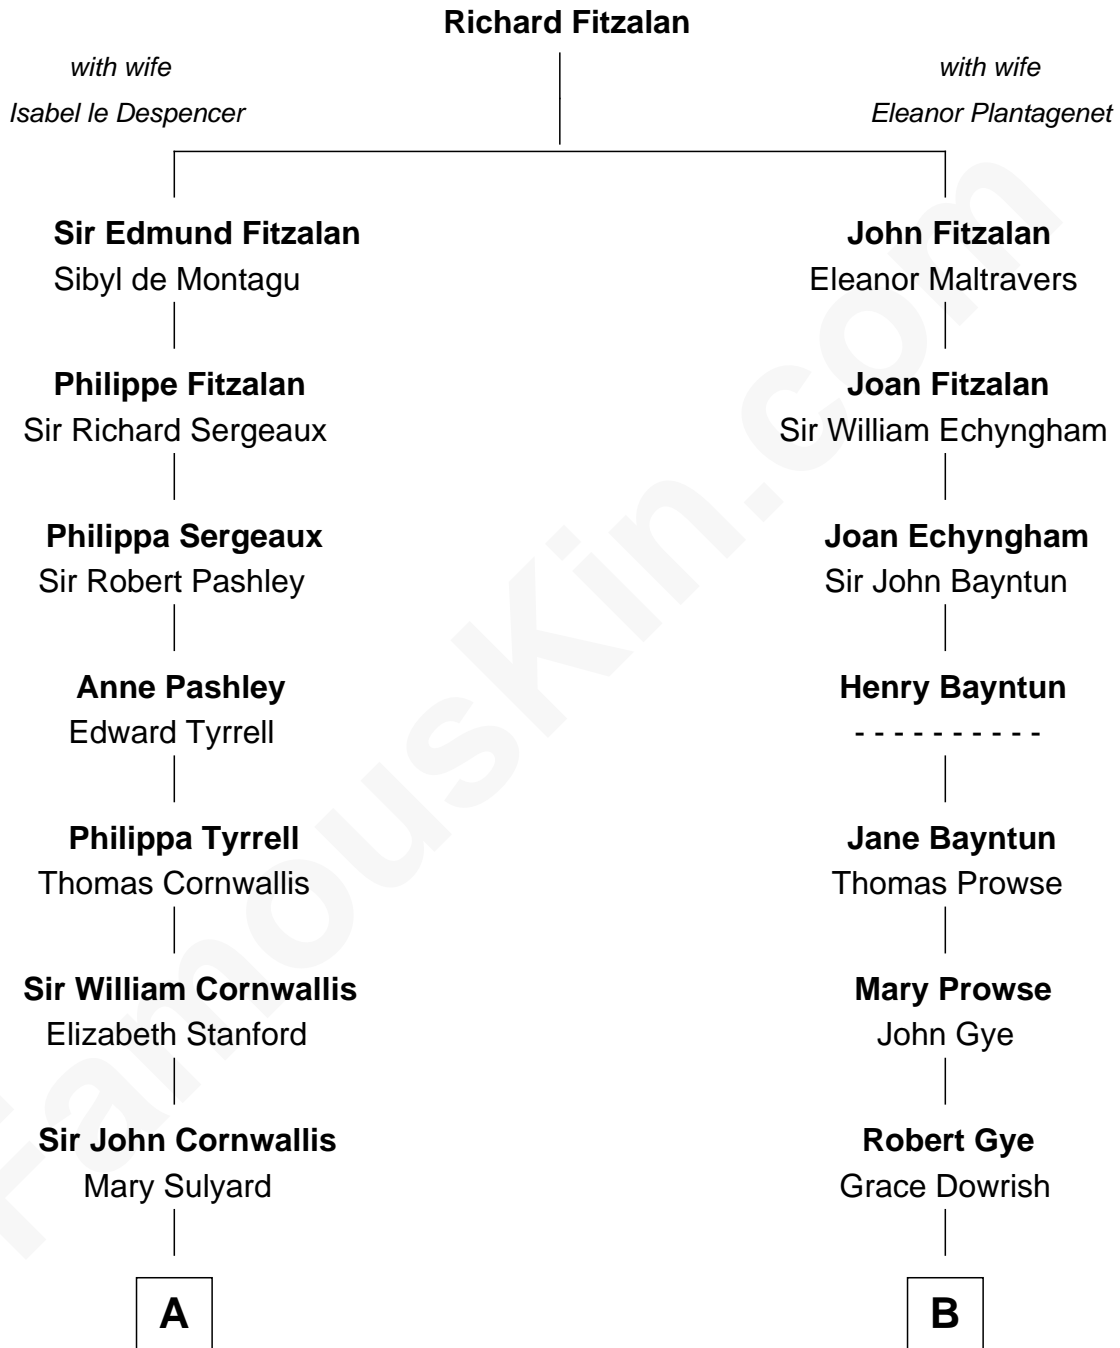

FamousKin.com Relationship Chart of

Ben Ames Williams
Novelist and Short Story Author

18th cousin 1 time removed of

Barbara (Pierce) Bush
First Lady of President George H.W. Bush

C

Sarah Jane Longstreet

Charles Bingley Ames

Sarah Marshall Ames

Daniel Webster Williams

Ben Ames Williams

Novelist and Short Story Author

D

Marvin Pierce

Pauline Robinson

Barbara (Pierce) Bush