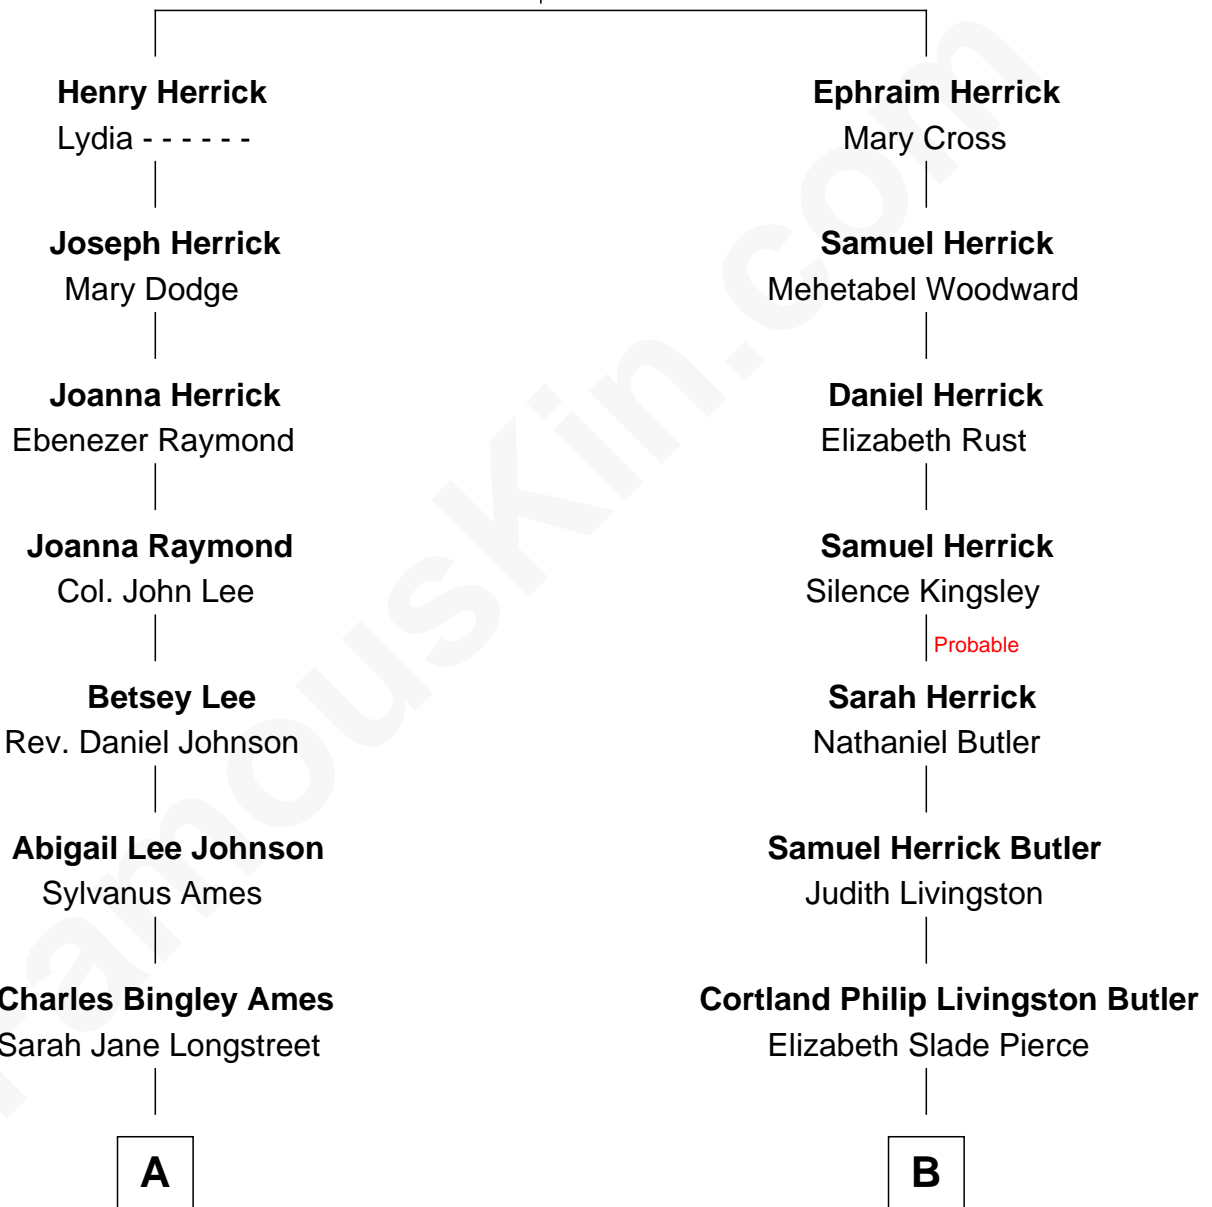

# FamousKin.com Relationship Chart of

**Ben Ames Williams**

*Novelist and Short Story Author*

8th cousin 3 times removed of

**George W. Bush**

*43rd U.S. President*

**Henry Herrick**  
Edith Laskin

**A**

**Sarah Marshall Ames**  
Daniel Webster Williams

**Ben Ames Williams**  
*Novelist and Short Story Author*

**B**

**Mary Elizabeth Butler**  
Robert Emmet Sheldon

**Flora Sheldon**  
Samuel Prescott Bush

**Prescott Sheldon Bush**  
Dorothy Wear Walker

**George Herbert Walker Bush**  
Barbara Pierce

**George W. Bush**  
*43rd U.S. President*