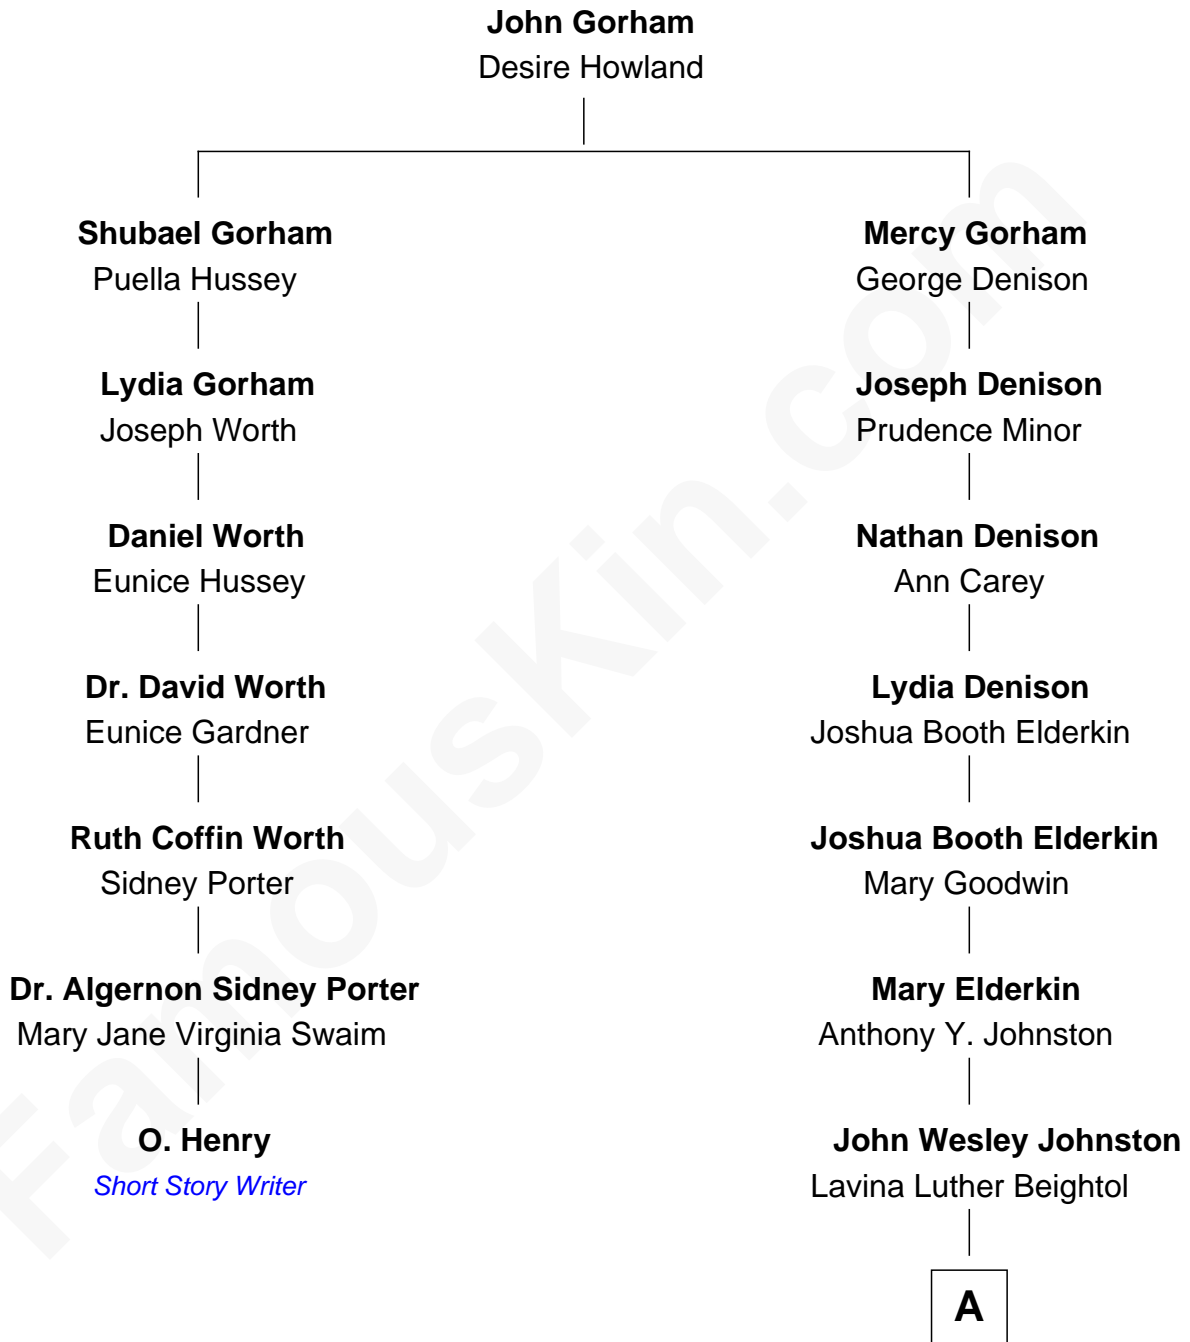

FamousKin.com Relationship Chart of

O. Henry

Short Story Writer

6th cousin 4 times removed of

Dr. Peggy Whitson

NASA and Axiom Space Astronaut

A

Charles Wesley Johnston

Mabel Anna Garland

Wanda Pauline Johnston

Christien O. Walters

Beth Avalee Walters

Earl Keith Whitson

Dr. Peggy Whitson

NASA and Axiom Space Astronaut