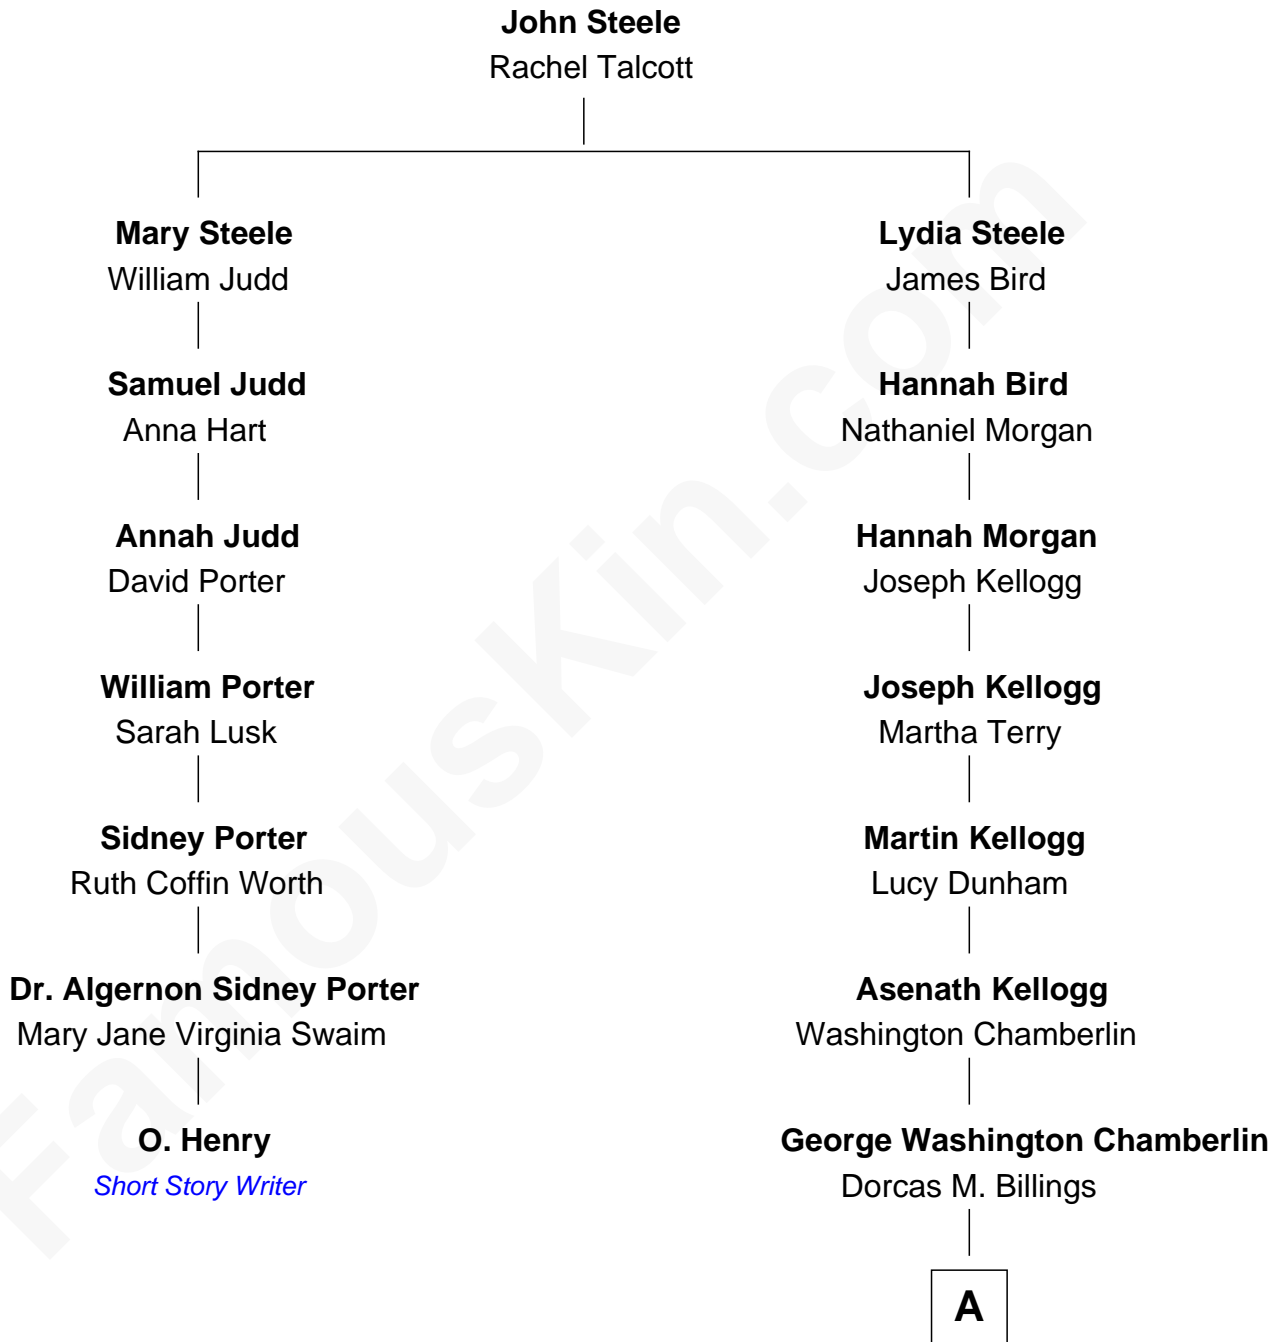

FamousKin.com Relationship Chart of

O. Henry

Short Story Writer

6th cousin 6 times removed of

Shannon Woodward

TV and Movie Actress

A

—
Emma Dorcas Chamberlin

James Benton Woodward

—
Willis Benton Woodward

Friedericke M. Steuer

—
Roy Colefax Woodward

Edna Mary Doty

—
Gary Allen Woodward

Norma Corrine Swedlund

—
Steven Gary Woodward

Kathleen Andrea West

—
Shannon Woodward

TV and Movie Actress