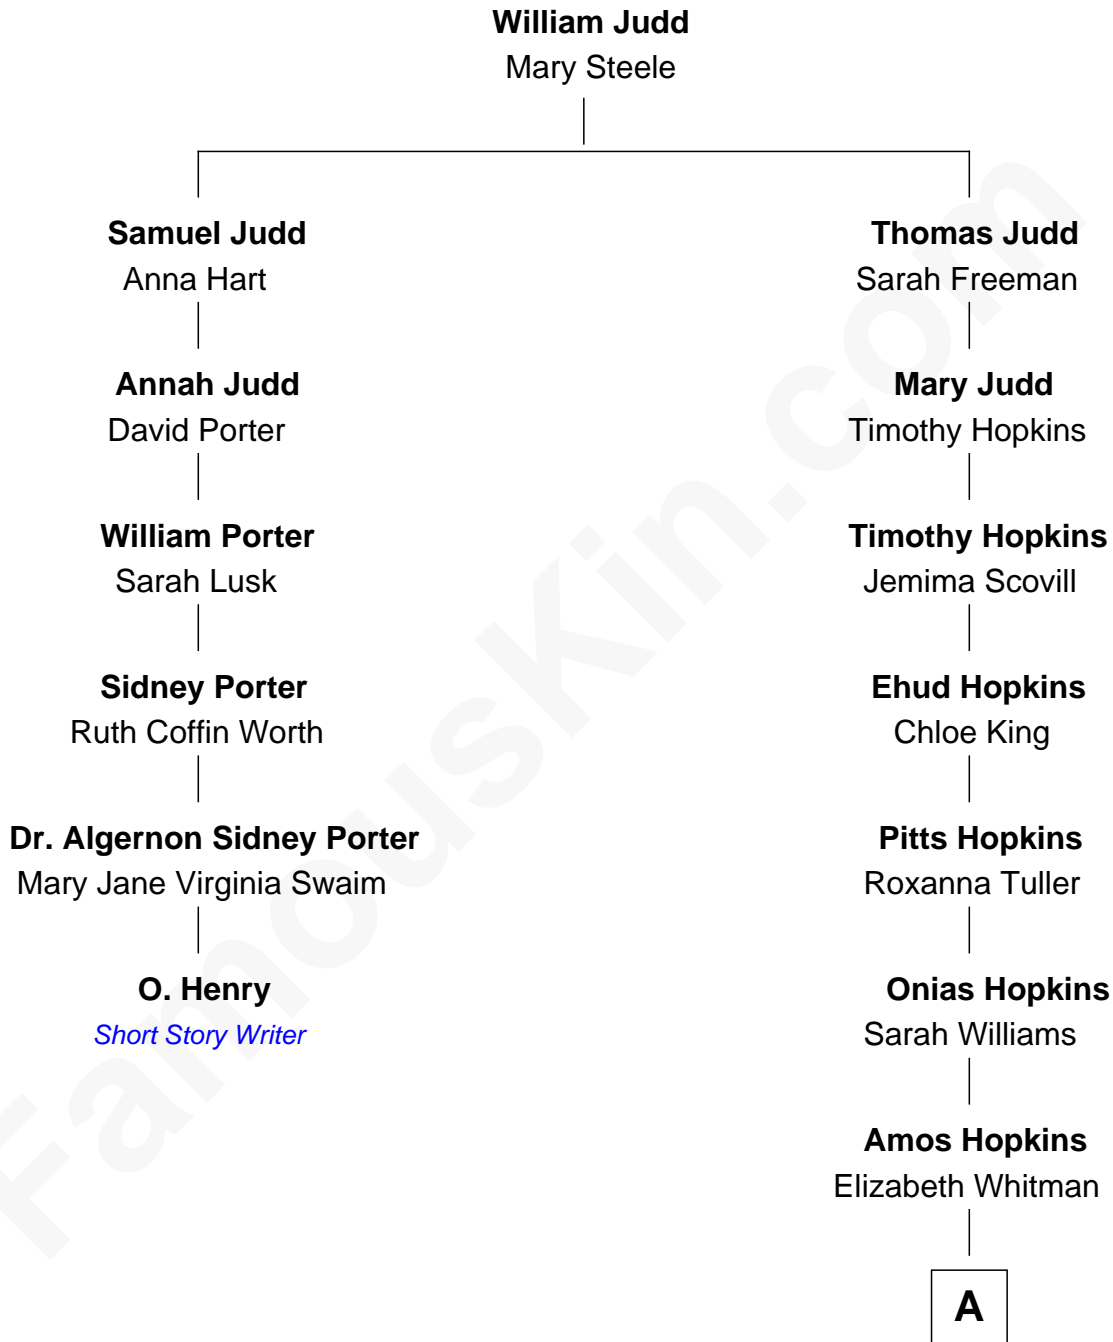

FamousKin.com Relationship Chart of

O. Henry

Short Story Writer

5th cousin 7 times removed of

Taylor Lautner

TV and Movie Actor

A

Violetta M. Hopkins