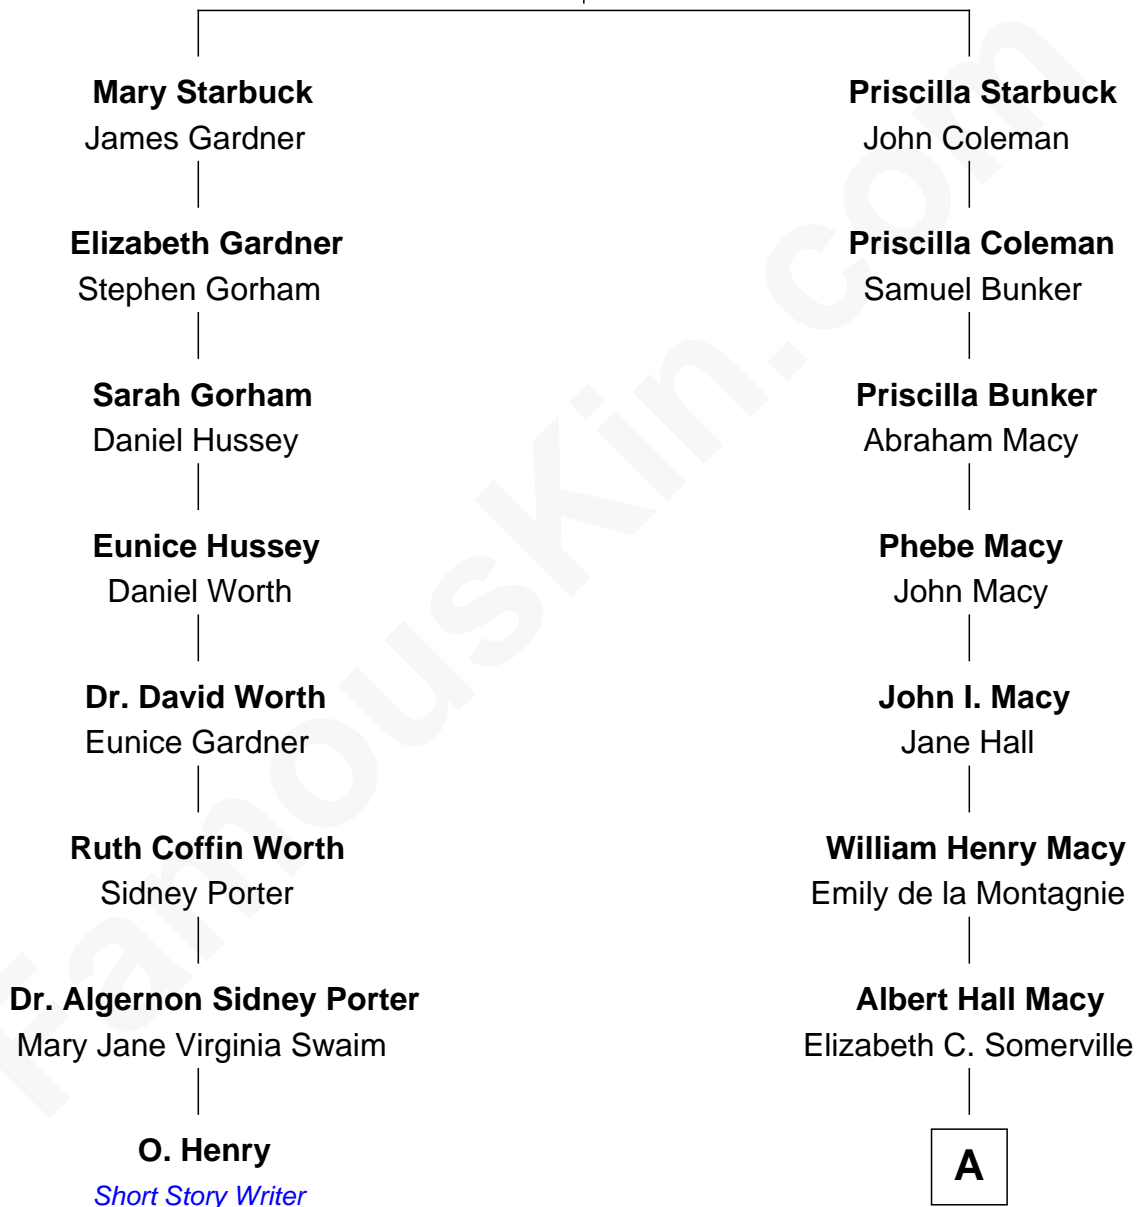

FamousKin.com Relationship Chart of

O. Henry

Short Story Writer

7th cousin 1 time removed of

William H. Macy

TV and Movie Actor

Nathaniel Starbuck

Mary Coffin

A

William Hall Macy
Lois Elizabeth Overstreet

William H. Macy
TV and Movie Actor

FamousKin.com