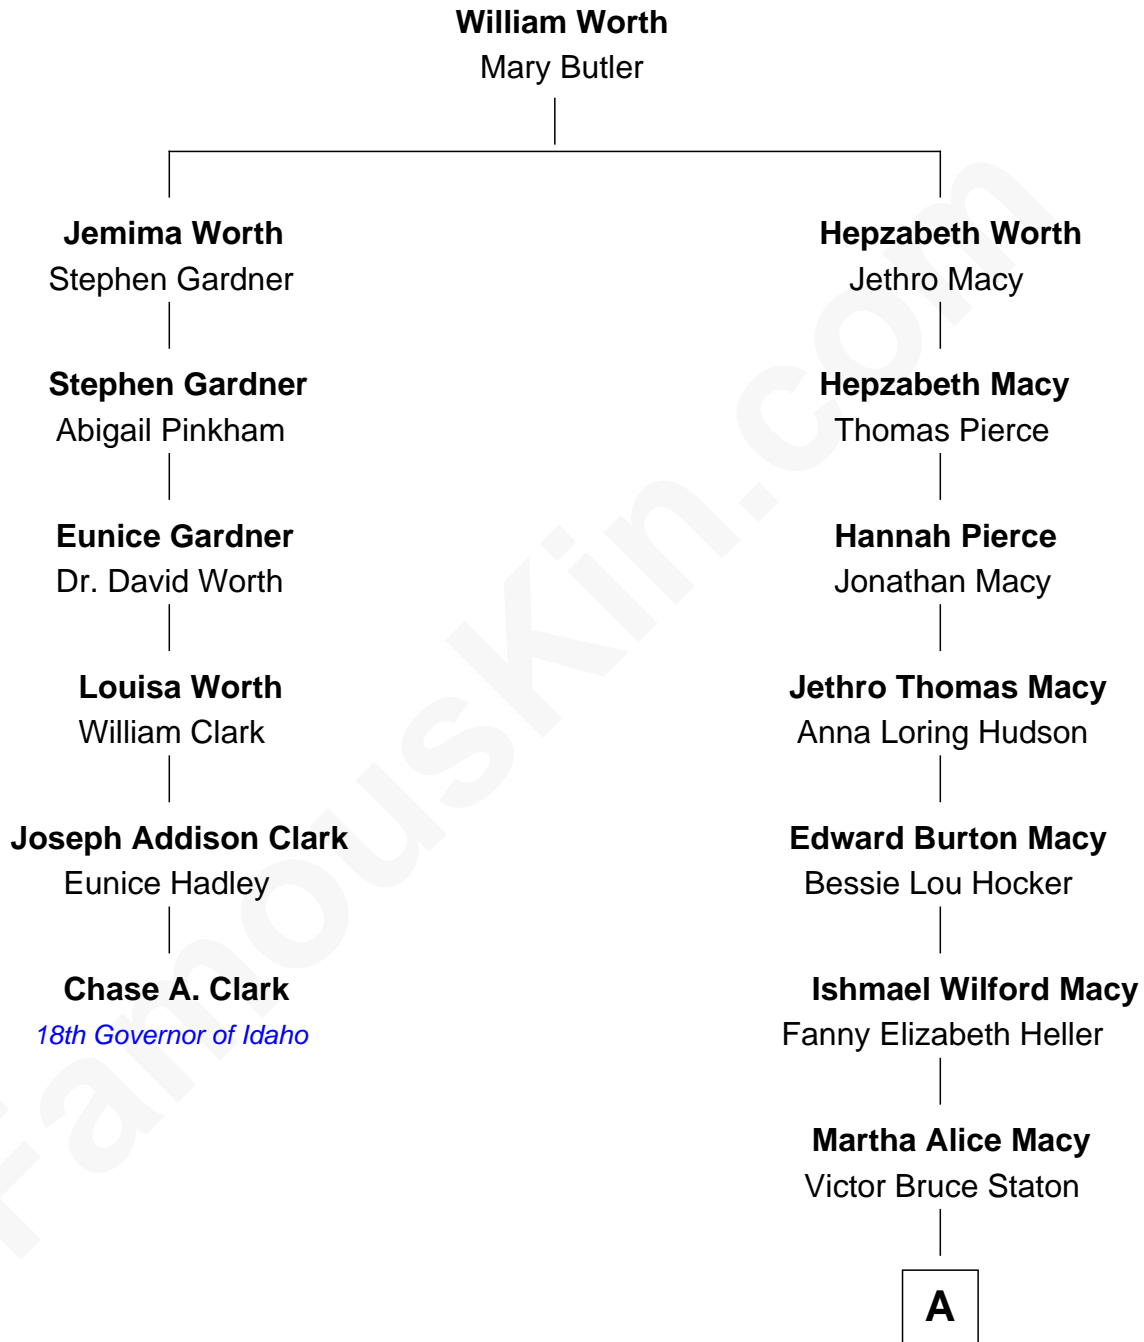

FamousKin.com Relationship Chart of

Chase A. Clark

18th Governor of Idaho

5th cousin 3 times removed of

Matt Bomer

TV and Movie Actor

A

Elizabeth Macy Staton