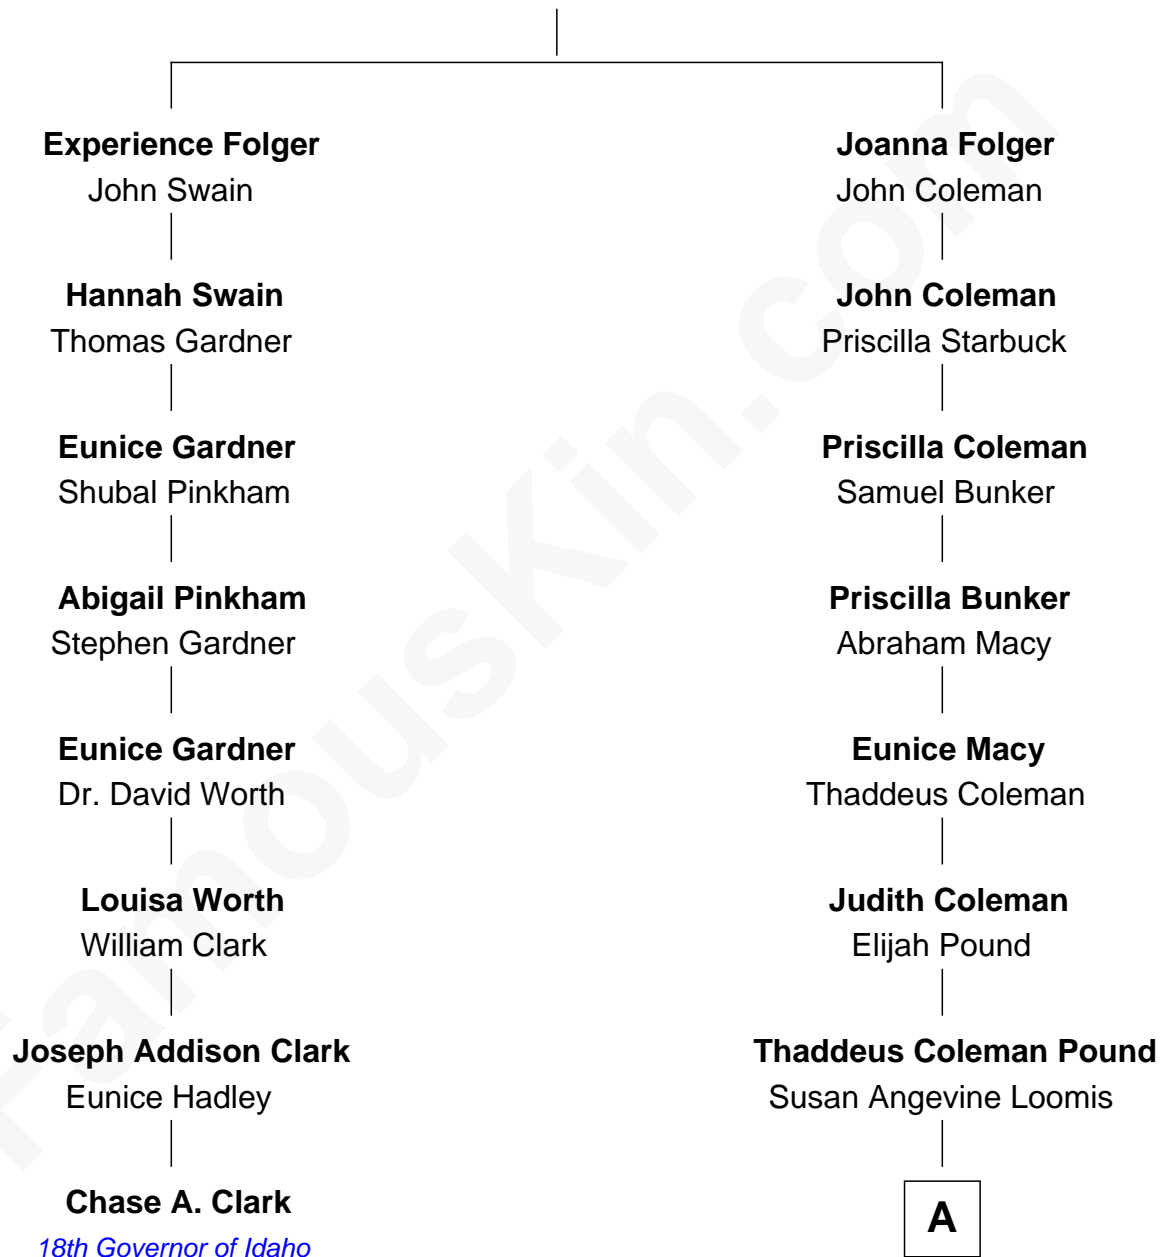

FamousKin.com

Relationship Chart of

Chase A. Clark

18th Governor of Idaho

7th cousin 1 time removed of

Ezra Pound

Expatriate American Poet and Critic

Peter Folger

Mary Morrill

A

|
Homer Loomis Pound

Isabel Weston

|
Ezra Pound

Poet and Critic

FamousKin.com