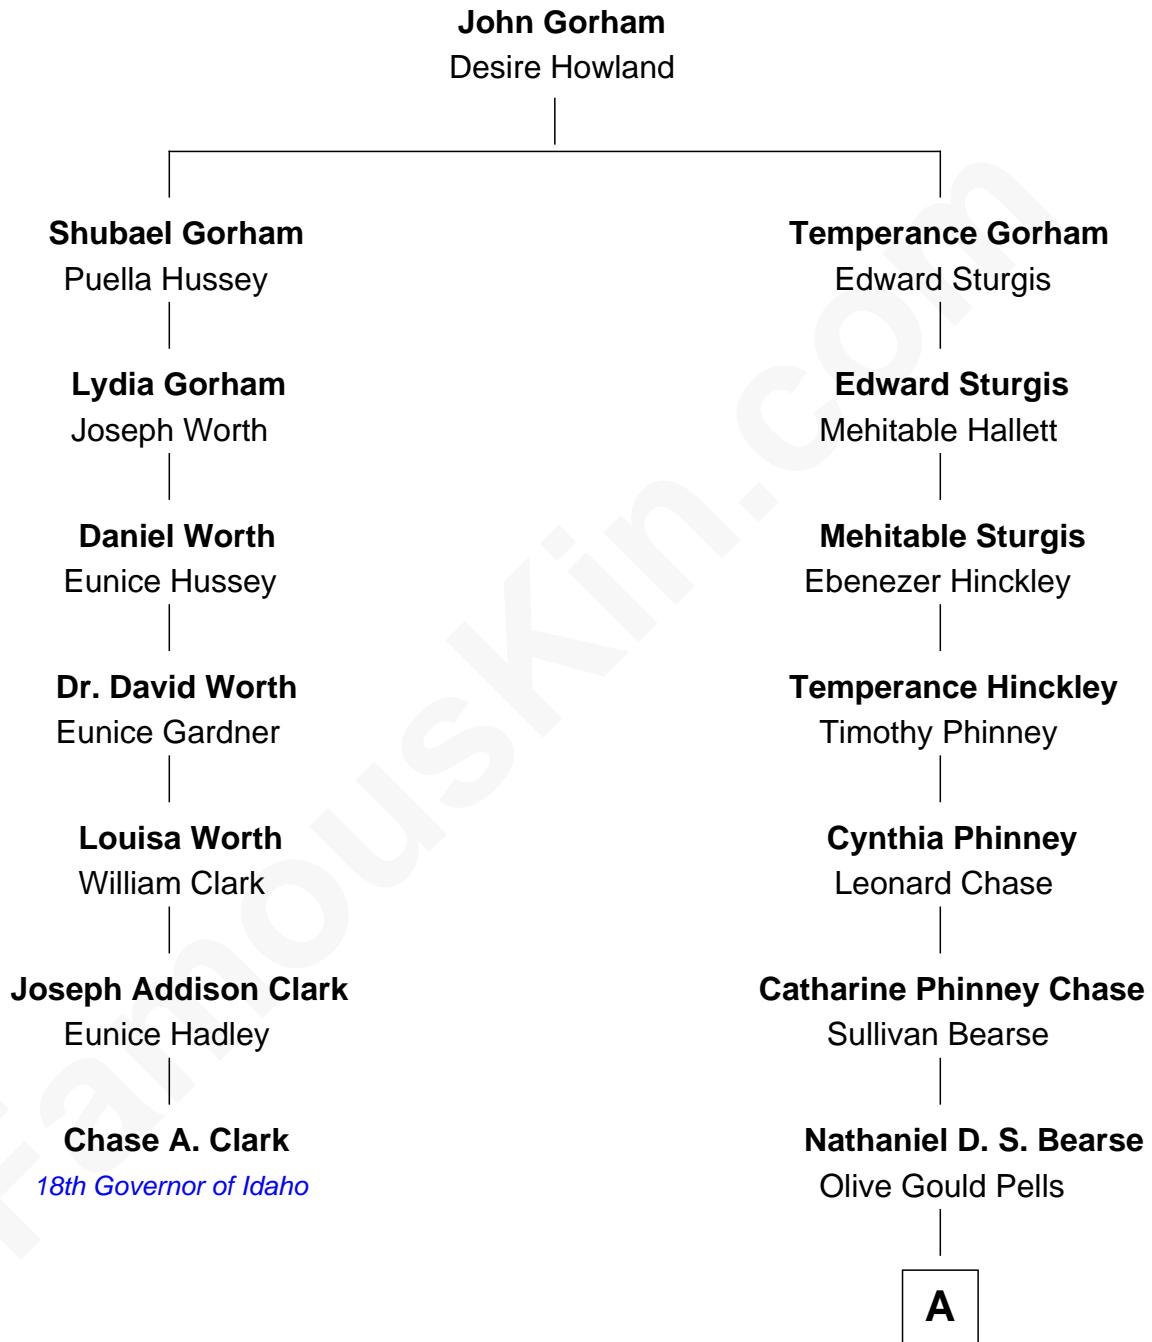

FamousKin.com Relationship Chart of

Chase A. Clark

18th Governor of Idaho

6th cousin 4 times removed of

Sonny Dove

NYC Basketball Hall of Fame

A

—
Christine Nelson Bearse
Irving Westley Coombs Oakley

—
Emma Genevieve Oakley
Ferdinand Wilson Mills

—
Adeline Beus Mills
Lloyd Leslie Dove

—
Sonny Dove
NBA Small Forward

FamousKin.com