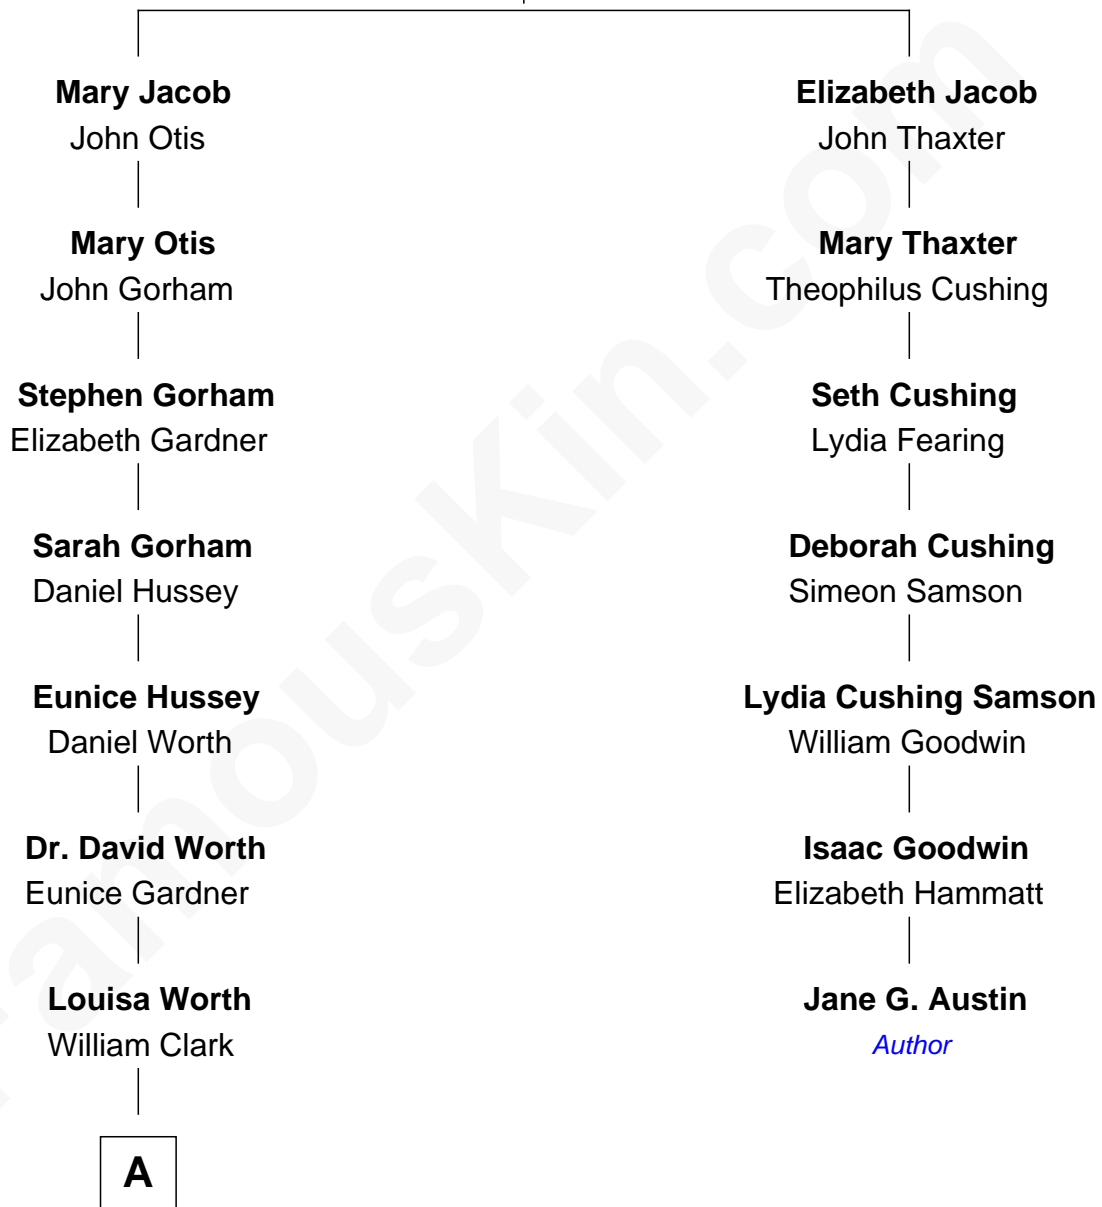

# FamousKin.com Relationship Chart of

**Chase A. Clark**

*18th Governor of Idaho*

6th cousin 2 times removed of

**Jane G. Austin**

*Author*

**Nicholas Jacob**

Mary Gilman

**A**

—  
**Joseph Addison Clark**

Eunice Hadley

—  
**Chase A. Clark**

*18th Governor of Idaho*

FamousKin.com