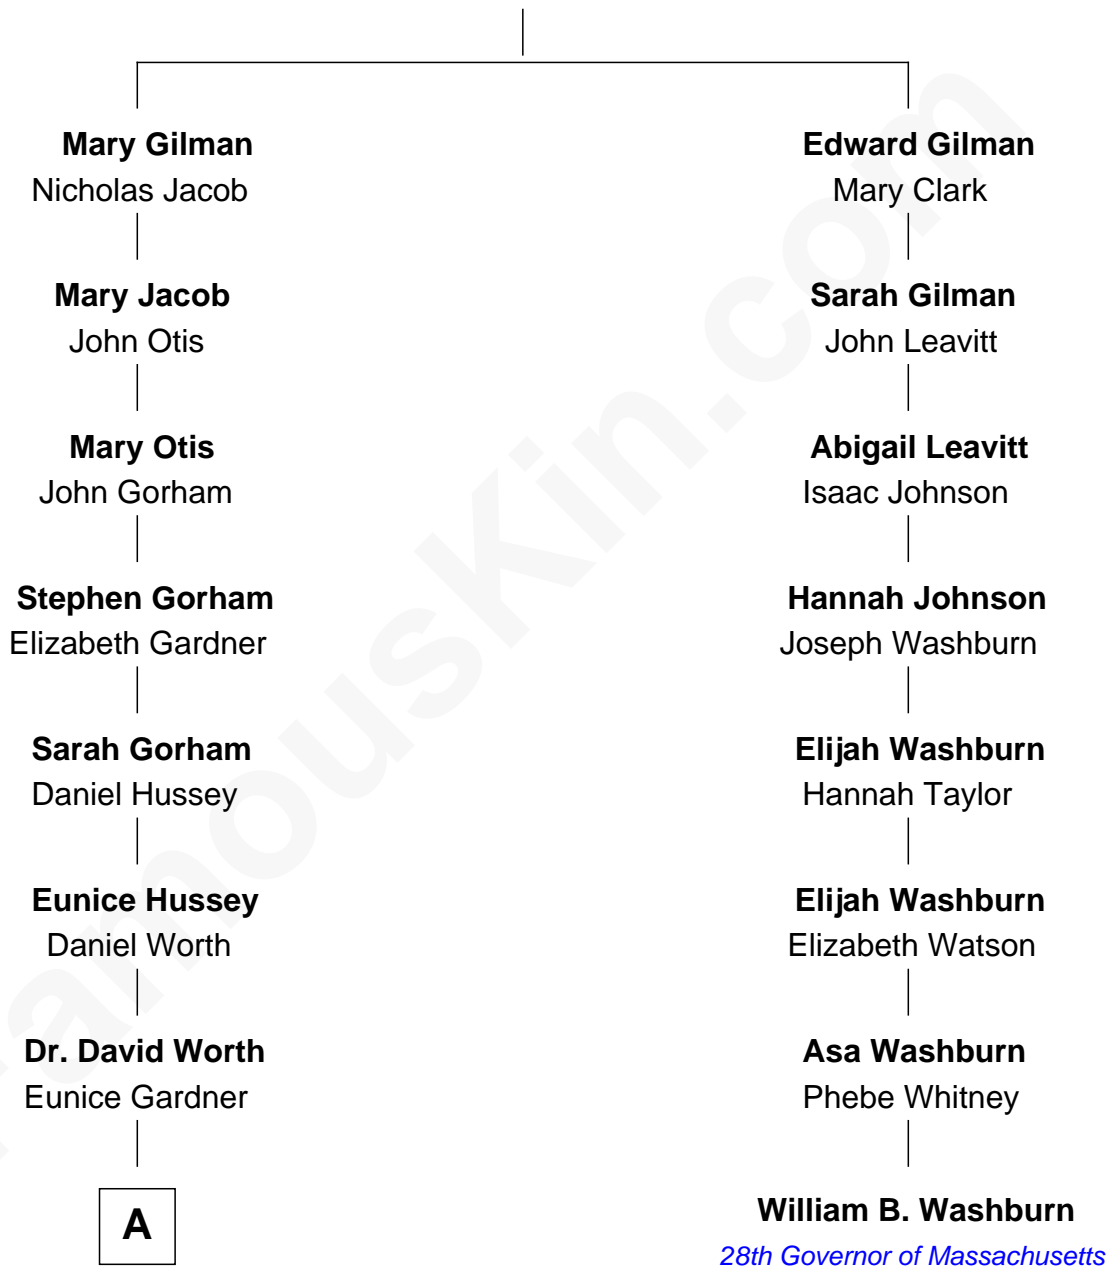

FamousKin.com Relationship Chart of

Chase A. Clark

18th Governor of Idaho

7th cousin 2 times removed of

William B. Washburn

28th Governor of Massachusetts

Edward Gilman

A

—
Louisa Worth
William Clark

—
Joseph Addison Clark
Eunice Hadley

—
Chase A. Clark
18th Governor of Idaho

FamousKin.com